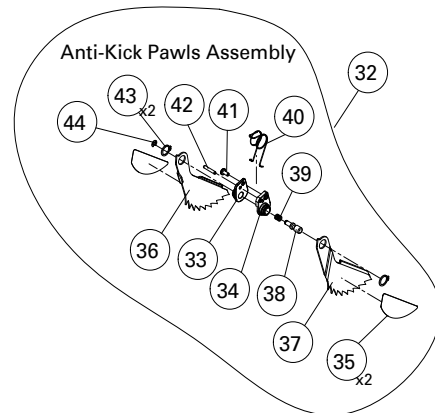

S36-295T3

10" Table Saw

REPLACEMENT PARTS

ITEM #	DELTA PART #	DESCRIPTION	QTY	ITEM #	DELTA PART #	DESCRIPTION	QTY
1	603W04000	Miter Gauge Assembly	1	60	***	Washer 4 X 8 X 1t	1
2	538417000	Speeder Nut	1	61	***	Phillips Round Head Screw M4 X 6	1
3	603401000	Miter Gauge	1	62	DPEC004305	Rear Hook Pad	1
4	603408000	Sliding Bar	1	63	DPEC004304	Lower Pad	2
5	603403000	Miter Gauge Location Pillar	1	64	603525000	Fence Guard Plate	1
6	603410000	Miter Gauge Knob	1	65	DPEC004303	Fence Pad	2
7	603411000	Miter Gauge Label	1	66	***	Flat Head Torx Screw M4 X 4.2	4
8	603407000	Miter Gauge Pointer	1	67	A92007040120	Torx Head Self-Tapping Screw M4 X 12	3
9	603409000	Plastic Washer	1	68	603W05010	Fence Body	1
10	A11003040080	Phillips Round Head Screw M4 X 8	1	69	603I05020	Fence Hook Weldment Set	1
11	A35030613010	Washer	1	70	***	Oval Head Phillips Screw M4 X 10	1
12	603W08000	Blade Guard Assembly	1	71	***	Torx Screw M4 X 8	1
13	603352000	Supporting Bracket Wrench	1	72	***	Torx Screw M3 X 5	1
14	DPEC004181	Blade Guard Warning Label Left	1	73	DPEC004358	Torx Flat Head Screw M4 X 5.3	2
15	DPEC004180	Blade Guard Warning Label Right	1	74	***	Lock Nut M6	1
16	DPEC004179	Blade Guard Warning Label	1	75	***	Washer 3 X 11 X 1t	1
17	625227000	Supporting Bracket	1	76	***	Washer 6 X 16 X 1t	2
18	625414000	Half-Round Head Shoulder Screw M5	1	77	603536000	Left Panel	1
19	625415000	Half-Round Head Shoulder Screw M5	3	78	A21018040008	Torx Screw M4 X 8	3
20	625610000	Fixing Pin	1	79	603537000	Fence Plastic Tube	1
21	625611000	Fixing Pin	1	80	603538000	Low Guided Board	1
22	625612000	Fixing Pin	1	81	603539000	Fence Front End Cap	1
23	625613000	Fixing Pin	1	82	603540000	Fence Rear End Cap	1
24	665410000	Circuitous Spring	1	83	A70003040100	Round Head Phillips Self Tapping Plastic Screw M4 X 10	4
25	665415000	Fixing Spring	1				
26	665441000	Plastic Washer	1	84	603541000	Special Shoulder Screw M4 X 13	1
27	665442000	Fixing Spring	2	85	603542000	Special Shoulder Screw M4 X 20	2
28	665443100	Left Guard	1	86	603543000	Magnet	1
29	665447000	Blade Guard Sleeve	2	87	DPEC005378	Arbor Shaft Assembly	1
30	665444100	Right Guard	1	88	625319100	Driver Gear	1
31	A18001030080	socket set screw	1	89	603342000	Arbor Shaft	1
32	675A09010	Anti-kickback Pawl Assembly	1	90	603341000	Shaft Cover	1
33	665436100	Left Fixing Pad	1	91	625304000	Gasket	1
34	665437100	Right Fixing Pad	1	92	A46000170004	C-Clip S17	1
35	DPEC004182	Anti-kickback Warning Label	2	93	A50060030041	Spacer 17.05 X 24 X 2	1
36	675402000	Left Anti-kickback Pawl	1	94	603346000	Ball Bearing	1
37	665428100	Right Anti-kickback Pawl	1	95	503402000	T-screw	2
38	665431000	Fixing Shaft	1	96	DPEC005383	Riving Knife Assembly	1
39	665432000	Compression Spring	1	97	DPEC005384	Riving Knife Plate	1
40	665433000	Doulbe Circuitous Spring	1	98	DPEC004266	Hex Socket Shoulder Screw M5 X 16	2
41	A10001040081	Phillips Round Head Screw M4x 8L	1	99	DPEC004267	Clamping plate	1
42	A42001030200	Spring Pin	1	100	625733000	Press plate	1
43	A46000120004	C-Clip	2	101	603422000	Release handle	1
44	A47000040050	E-Clip	1	102	603323000	Spring Set	1
45	603W05000	Rip Fence Assembly	1	103	675843000	Special Hex Head Screw M8 X 41	1
46	DPEC004492	Fence Adjustment Label	1	104	603336100	Riving Knife Base	1
47	603534000	Square Tube End Cap	1	105	603348000	Blade Stop Block	1
48	DPEC004286	Hook Plate	1	106	A16303040600	Torx Flat Head Screw M4 X 6	2
49	DPEC004287	Fence Pointer Window	1	107	DPEC004271	Compression Spring	1
50	603545000	Fence Lock	1	108	625427000	Shoulder screw	1
51	603510000	Fence Connecting Rod	1	109	***	Set Screw M6 X 10	3
52	603511000	Straight Pin 5 X 25.2	1	110	***	Lock Nut M8	1
53	603512000	StraightPin 4 X 22	1	111	***	Washer 8 X 16 X 1.5t	1
54	603532000	Straight Pin 3 X 9	1	112	DPEC003450	Brush Holder	2
55	603515000	Compression Spring	1	113	DPEC005386	Motor Cover	1
56	DPEC004291	Stop Pad	1	114	9099A03200	Stator Set	1
57	603517000	Roll Pin 3mm X 25mm	1	115	DPEC005388	Fixing Screw M5 X 8	2
58	DPEC004183	Fence Label	1	116	DPEC004728	Phillips Head Screw M5 X 65	2
59	603520000	Fence Hook Plate	1	117	DPEC003565	Power Cord Grommet	1