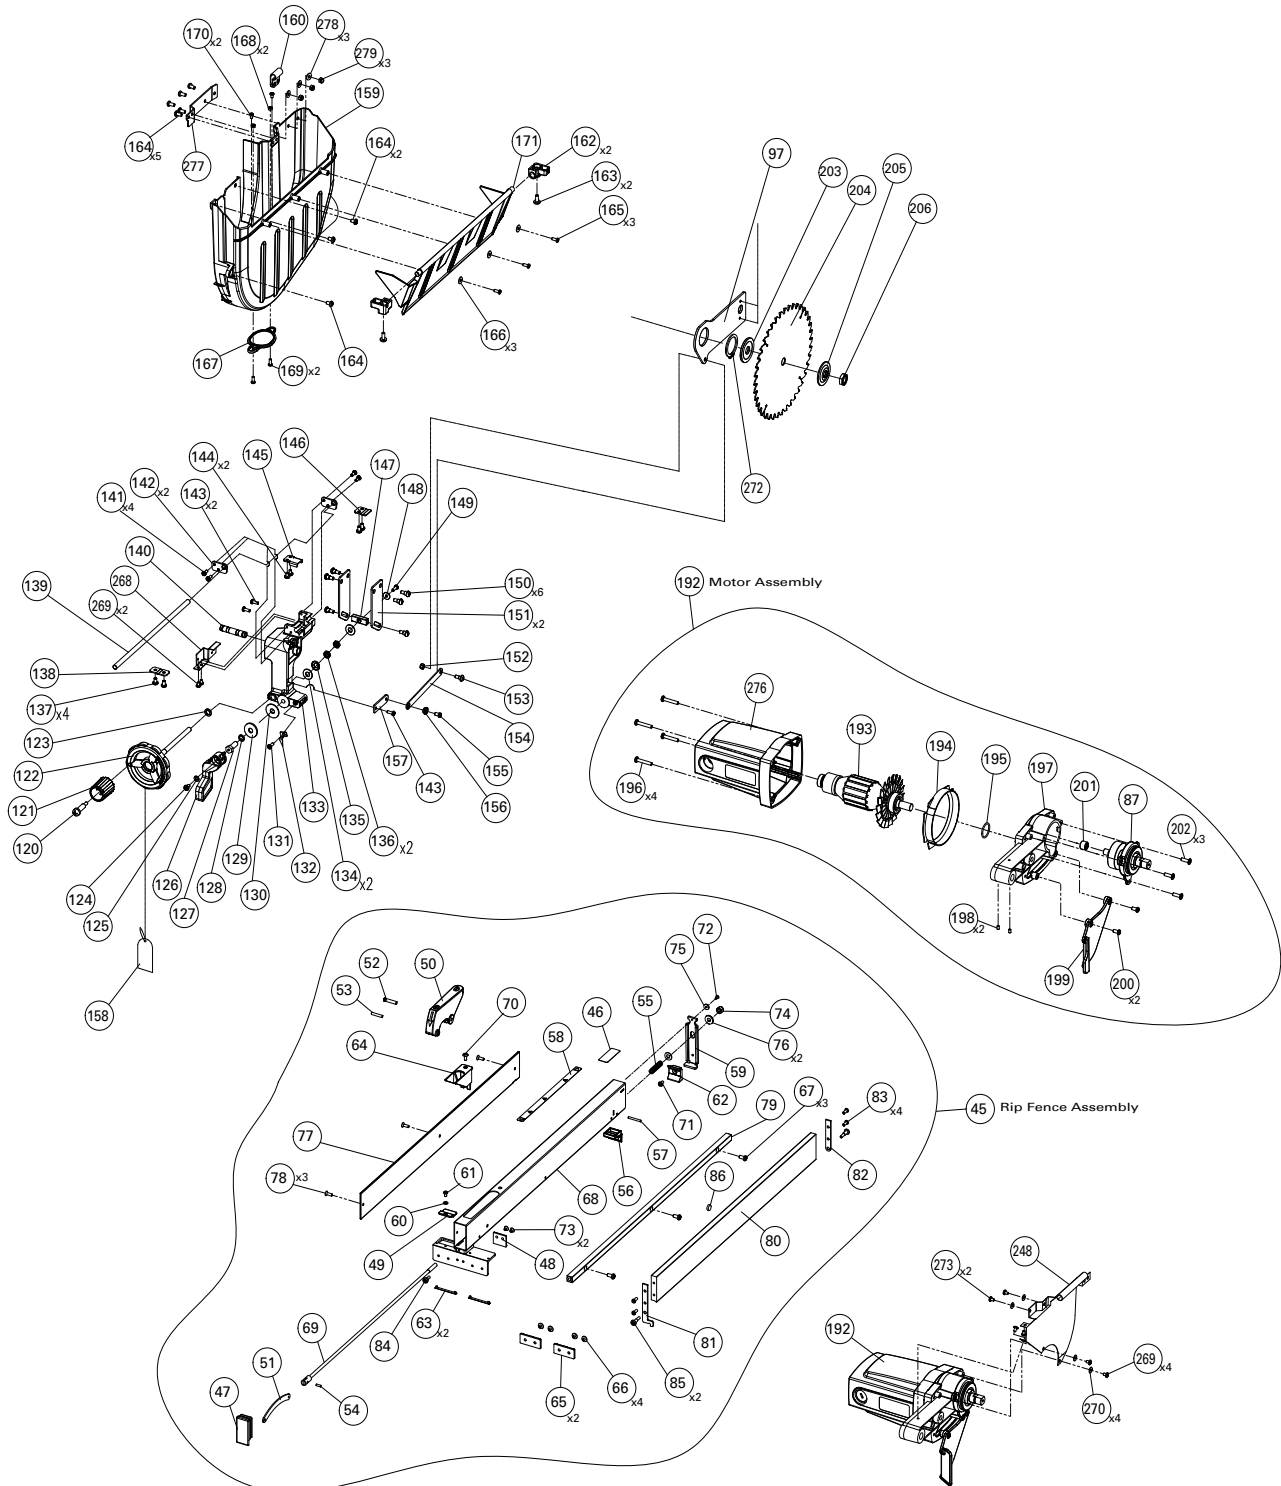

MB-29
Part #: DPEC007887
Date: 07-30-24
Revised: 07-30-24

S36-295T3

10" Table Saw

MB-29
Part #: DPEC007887
Date: 07-30-24
Revised: 07-30-24

S36-295T3

10" Table Saw

MB-29
Part #: DPEC007887
Date: 07-30-24
Revised: 07-30-24