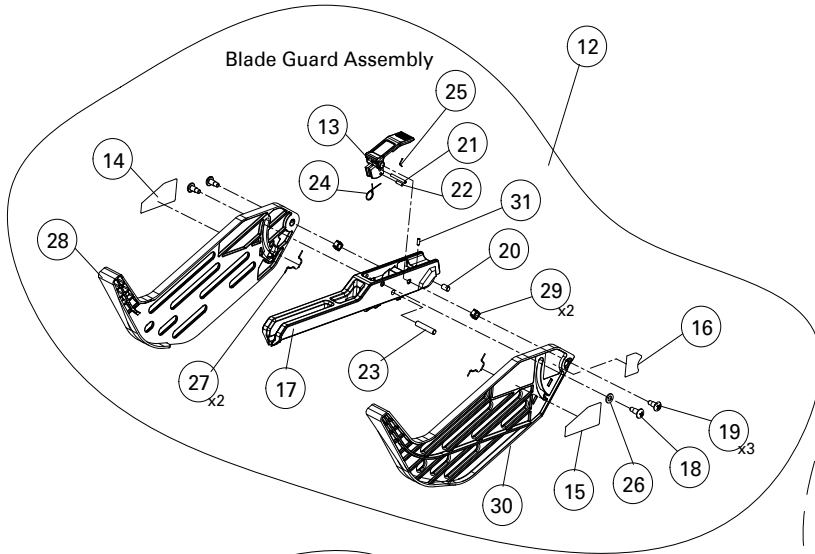

S36-295T3

10" Table Saw

REPLACEMENT PARTS

ITEM #	DELTA PART #	DESCRIPTION	QTY	ITEM #	DELTA PART #	DESCRIPTION	QTY
1	603W04000	Miter Gauge Assembly	1	60	***	Washer 4 X 8 X 1t	1
2	538417000	Speeder Nut	1	61	***	Phillips Round Head Screw M4 X 6	1
3	603401000	Miter Gauge	1	62	DPEC004305	Rear Hook Pad	1
4	603408000	Sliding Bar	1	63	DPEC004304	Lower Pad	2
5	603403000	Miter Gauge Location Pillar	1	64	603525000	Fence Guard Plate	1
6	603410000	Miter Gauge Knob	1	65	DPEC004303	Fence Pad	2
7	603411000	Miter Gauge Label	1	66	***	Flat Head Torx Screw M4 X 4.2	4
8	603407000	Miter Gauge Pointer	1	67	A92007040120	Torx Head Self-Tapping Screw M4 X 12	3
9	603409000	Plastic Washer	1	68	603W05010	Fence Body	1
10	A11003040080	Phillips Round Head Screw M4 X 8	1	69	603I05020	Fence Hook Weldment Set	1
11	A35030613010	Washer	1	70	***	Oval Head Phillips Screw M4 X 10	1
12	603W08000	Blade Guard Assembly	1	71	***	Torx Screw M4 X 8	1
13	603352000	Supporting Bracket Wrench	1	72	***	Torx Screw M3 X 5	1
14	DPEC004181	Blade Guard Warning Label Left	1	73	DPEC004358	Torx Flat Head Screw M4 X 5.3	2
15	DPEC004180	Blade Guard Warning Label Right	1	74	***	Lock Nut M6	1
16	DPEC004179	Blade Guard Warning Label	1	75	***	Washer 3 X 11 X 1t	1
17	625227000	Supporting Bracket	1	76	***	Washer 6 X 16 X 1t	2
18	625414000	Half-Round Head Shoulder Screw M5	1	77	603536000	Left Panel	1
19	625415000	Half-Round Head Shoulder Screw M5	3	78	A21018040008	Torx Screw M4 X 8	3
20	625610000	Fixing Pin	1	79	603537000	Fence Plastic Tube	1
21	625611000	Fixing Pin	1	80	603538000	Low Guided Board	1
22	625612000	Fixing Pin	1	81	603539000	Fence Front End Cap	1
23	625613000	Fixing Pin	1	82	603540000	Fence Rear End Cap	1
24	665410000	Circuitous Spring	1	83	A70003040100	Round Head Phillips Self Tapping Plastic Screw M4 X 10	4
25	665415000	Fixing Spring	1				
26	665441000	Plastic Washer	1	84	603541000	Special Shoulder Screw M4 X 13	1
27	665442000	Fixing Spring	2	85	603542000	Special Shoulder Screw M4 X 20	2
28	665443100	Left Guard	1	86	603543000	Magnet	1
29	665447000	Blade Guard Sleeve	2	87	DPEC005378	Arbor Shaft Assembly	1
30	665444100	Right Guard	1	88	625319100	Driver Gear	1
31	A18001030080	socket set screw	1	89	603342000	Arbor Shaft	1
32	675A09010	Anti-kickback Pawl Assembly	1	90	603341000	Shaft Cover	1
33	665436100	Left Fixing Pad	1	91	625304000	Gasket	1
34	665437100	Right Fixing Pad	1	92	A46000170004	C-Clip S17	1
35	DPEC004182	Anti-kickback Warning Label	2	93	A50060030041	Spacer 17.05 X 24 X 2	1
36	675402000	Left Anti-kickback Pawl	1	94	603346000	Ball Bearing	1
37	665428100	Right Anti-kickback Pawl	1	95	503402000	T-screw	2
38	665431000	Fixing Shaft	1	96	DPEC005383	Riving Knife Assembly	1
39	665432000	Compression Spring	1	97	DPEC005384	Riving Knife Plate	1
40	665433000	Doulbe Circuitous Spring	1	98	DPEC004266	Hex Socket Shoulder Screw M5 X 16	2
41	A10001040081	Phillips Round Head Screw M4x 8L	1	99	DPEC004267	Clamping plate	1
42	A42001030200	Spring Pin	1	100	625733000	Press plate	1
43	A46000120004	C-Clip	2	101	603422000	Release handle	1
44	A47000040050	E-Clip	1	102	603323000	Spring Set	1
45	603W05000	Rip Fence Assembly	1	103	675843000	Special Hex Head Screw M8 X 41	1
46	DPEC004492	Fence Adjustment Label	1	104	603336100	Riving Knife Base	1
47	603534000	Square Tube End Cap	1	105	603348000	Blade Stop Block	1
48	DPEC004286	Hook Plate	1	106	A16303040600	Torx Flat Head Screw M4 X 6	2
49	DPEC004287	Fence Pointer Window	1	107	DPEC004271	Compression Spring	1
50	603545000	Fence Lock	1	108	625427000	Shoulder screw	1
51	603510000	Fence Connecting Rod	1	109	***	Set Screw M6 X 10	3
52	603511000	Straight Pin 5 X 25.2	1	110	***	Lock Nut M8	1
53	603512000	StraightPin 4 X 22	1	111	***	Washer 8 X 16 X 1.5t	1
54	603532000	Straight Pin 3 X 9	1	112	DPEC003450	Brush Holder	2
55	603515000	Compression Spring	1	113	DPEC005386	Motor Cover	1
56	DPEC004291	Stop Pad	1	114	9099A03200	Stator Set	1
57	603517000	Roll Pin 3mm X 25mm	1	115	DPEC005388	Fixing Screw M5 X 8	2
58	DPEC004183	Fence Label	1	116	DPEC004728	Phillips Head Screw M5 X 65	2
59	603520000	Fence Hook Plate	1	117	DPEC003565	Power Cord Grommet	1