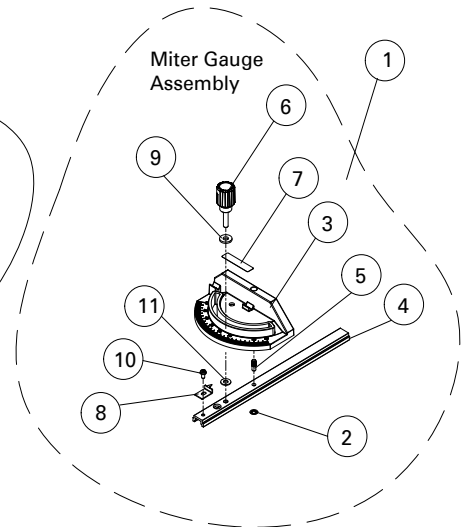

S36-295T3

10" Table Saw

REPLACEMENT PARTS

ITEM #	DELTA PART #	DESCRIPTION	QTY	ITEM #	DELTA PART #	DESCRIPTION	QTY
1	603W04000	Miter Gauge Assembly	1	60	***	Washer 4 X 8 X 1t	1
2	538417000	Speeder Nut	1	61	***	Phillips Round Head Screw M4 X 6	1
3	603401000	Miter Gauge	1	62	DPEC004305	Rear Hook Pad	1
4	603408000	Sliding Bar	1	63	DPEC004304	Lower Pad	2
5	603403000	Miter Gauge Location Pillar	1	64	603525000	Fence Guard Plate	1
6	603410000	Miter Gauge Knob	1	65	DPEC004303	Fence Pad	2
7	603411000	Miter Gauge Label	1	66	***	Flat Head Torx Screw M4 X 4.2	4
8	603407000	Miter Gauge Pointer	1	67	A92007040120	Torx Head Self-Tapping Screw M4 X 12	3
9	603409000	Plastic Washer	1	68	603W05010	Fence Body	1
10	A11003040080	Phillips Round Head Screw M4 X 8	1	69	603I05020	Fence Hook Weldment Set	1
11	A35030613010	Washer	1	70	***	Oval Head Phillips Screw M4 X 10	1
12	603W08000	Blade Guard Assembly	1	71	***	Torx Screw M4 X 8	1
13	603352000	Supporting Bracket Wrench	1	72	***	Torx Screw M3 X 5	1
14	DPEC004181	Blade Guard Warning Label Left	1	73	DPEC004358	Torx Flat Head Screw M4 X 5.3	2
15	DPEC004180	Blade Guard Warning Label Right	1	74	***	Lock Nut M6	1
16	DPEC004179	Blade Guard Warning Label	1	75	***	Washer 3 X 11 X 1t	1
17	625227000	Supporting Bracket	1	76	***	Washer 6 X 16 X 1t	2
18	625414000	Half-Round Head Shoulder Screw M5	1	77	603536000	Left Panel	1
19	625415000	Half-Round Head Shoulder Screw M5	3	78	A21018040008	Torx Screw M4 X 8	3
20	625610000	Fixing Pin	1	79	603537000	Fence Plastic Tube	1
21	625611000	Fixing Pin	1	80	603538000	Low Guided Board	1
22	625612000	Fixing Pin	1	81	603539000	Fence Front End Cap	1
23	625613000	Fixing Pin	1	82	603540000	Fence Rear End Cap	1
24	665410000	Circuitous Spring	1	83	A70003040100	Round Head Phillips Self Tapping Plastic Screw M4 X 10	4
25	665415000	Fixing Spring	1				
26	665441000	Plastic Washer	1	84	603541000	Special Shoulder Screw M4 X 13	1
27	665442000	Fixing Spring	2	85	603542000	Special Shoulder Screw M4 X 20	2
28	665443100	Left Guard	1	86	603543000	Magnet	1
29	665447000	Blade Guard Sleeve	2	87	DPEC005378	Arbor Shaft Assembly	1
30	665444100	Right Guard	1	88	625319100	Driver Gear	1
31	A18001030080	socket set screw	1	89	603342000	Arbor Shaft	1
32	675A09010	Anti-kickback Pawl Assembly	1	90	603341000	Shaft Cover	1
33	665436100	Left Fixing Pad	1	91	625304000	Gasket	1
34	665437100	Right Fixing Pad	1	92	A46000170004	C-Clip S17	1
35	DPEC004182	Anti-kickback Warning Label	2	93	A50060030041	Spacer 17.05 X 24 X 2	1
36	675402000	Left Anti-kickback Pawl	1	94	603346000	Ball Bearing	1
37	665428100	Right Anti-kickback Pawl	1	95	503402000	T-screw	2
38	665431000	Fixing Shaft	1	96	DPEC005383	Riving Knife Assembly	1
39	665432000	Compression Spring	1	97	DPEC005384	Riving Knife Plate	1
40	665433000	Doulbe Circuitous Spring	1	98	DPEC004266	Hex Socket Shoulder Screw M5 X 16	2
41	A10001040081	Phillips Round Head Screw M4x 8L	1	99	DPEC004267	Clamping plate	1
42	A42001030200	Spring Pin	1	100	625733000	Press plate	1
43	A46000120004	C-Clip	2	101	603422000	Release handle	1
44	A47000040050	E-Clip	1	102	603323000	Spring Set	1
45	603W05000	Rip Fence Assembly	1	103	675843000	Special Hex Head Screw M8 X 41	1
46	DPEC004492	Fence Adjustment Label	1	104	603336100	Riving Knife Base	1
47	603534000	Square Tube End Cap	1	105	603348000	Blade Stop Block	1
48	DPEC004286	Hook Plate	1	106	A16303040600	Torx Flat Head Screw M4 X 6	2
49	DPEC004287	Fence Pointer Window	1	107	DPEC004271	Compression Spring	1
50	603545000	Fence Lock	1	108	625427000	Shoulder screw	1
51	603510000	Fence Connecting Rod	1	109	***	Set Screw M6 X 10	3
52	603511000	Straight Pin 5 X 25.2	1	110	***	Lock Nut M8	1
53	603512000	StraightPin 4 X 22	1	111	***	Washer 8 X 16 X 1.5t	1
54	603532000	Straight Pin 3 X 9	1	112	DPEC003450	Brush Holder	2
55	603515000	Compression Spring	1	113	DPEC005386	Motor Cover	1
56	DPEC004291	Stop Pad	1	114	9099A03200	Stator Set	1
57	603517000	Roll Pin 3mm X 25mm	1	115	DPEC005388	Fixing Screw M5 X 8	2
58	DPEC004183	Fence Label	1	116	DPEC004728	Phillips Head Screw M5 X 65	2
59	603520000	Fence Hook Plate	1	117	DPEC003565	Power Cord Grommet	1