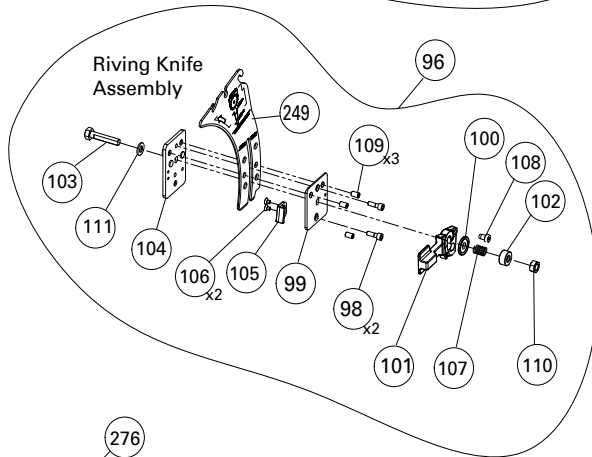

S36-295T3

10" Table Saw

REPLACEMENT PARTS

ITEM #	DELTA PART #	DESCRIPTION	QTY	ITEM #	DELTA PART #	DESCRIPTION	QTY
1	603W04000	Miter Gauge Assembly	1	60	***	Washer 4 X 8 X 1t	1
2	538417000	Speeder Nut	1	61	***	Phillips Round Head Screw M4 X 6	1
3	603401000	Miter Gauge	1	62	DPEC004305	Rear Hook Pad	1
4	603408000	Sliding Bar	1	63	DPEC004304	Lower Pad	2
5	603403000	Miter Gauge Location Pillar	1	64	603525000	Fence Guard Plate	1
6	603410000	Miter Gauge Knob	1	65	DPEC004303	Fence Pad	2
7	603411000	Miter Gauge Label	1	66	***	Flat Head Torx Screw M4 X 4.2	4
8	603407000	Miter Gauge Pointer	1	67	A92007040120	Torx Head Self-Tapping Screw M4 X 12	3
9	603409000	Plastic Washer	1	68	603W05010	Fence Body	1
10	A11003040080	Phillips Round Head Screw M4 X 8	1	69	603I05020	Fence Hook Weldment Set	1
11	A35030613010	Washer	1	70	***	Oval Head Phillips Screw M4 X 10	1
12	603W08000	Blade Guard Assembly	1	71	***	Torx Screw M4 X 8	1
13	603352000	Supporting Bracket Wrench	1	72	***	Torx Screw M3 X 5	1
14	DPEC004181	Blade Guard Warning Label Left	1	73	DPEC004358	Torx Flat Head Screw M4 X 5.3	2
15	DPEC004180	Blade Guard Warning Label Right	1	74	***	Lock Nut M6	1
16	DPEC004179	Blade Guard Warning Label	1	75	***	Washer 3 X 11 X 1t	1
17	625227000	Supporting Bracket	1	76	***	Washer 6 X 16 X 1t	2
18	625414000	Half-Round Head Shoulder Screw M5	1	77	603536000	Left Panel	1
19	625415000	Half-Round Head Shoulder Screw M5	3	78	A21018040008	Torx Screw M4 X 8	3
20	625610000	Fixing Pin	1	79	603537000	Fence Plastic Tube	1
21	625611000	Fixing Pin	1	80	603538000	Low Guided Board	1
22	625612000	Fixing Pin	1	81	603539000	Fence Front End Cap	1
23	625613000	Fixing Pin	1	82	603540000	Fence Rear End Cap	1
24	665410000	Circuitous Spring	1	83	A70003040100	Round Head Phillips Self Tapping Plastic Screw M4 X 10	4
25	665415000	Fixing Spring	1				
26	665441000	Plastic Washer	1	84	603541000	Special Shoulder Screw M4 X 13	1
27	665442000	Fixing Spring	2	85	603542000	Special Shoulder Screw M4 X 20	2
28	665443100	Left Guard	1	86	603543000	Magnet	1
29	665447000	Blade Guard Sleeve	2	87	DPEC005378	Arbor Shaft Assembly	1
30	665444100	Right Guard	1	88	625319100	Driver Gear	1
31	A18001030080	socket set screw	1	89	603342000	Arbor Shaft	1
32	675A09010	Anti-kickback Pawl Assembly	1	90	603341000	Shaft Cover	1
33	665436100	Left Fixing Pad	1	91	625304000	Gasket	1
34	665437100	Right Fixing Pad	1	92	A46000170004	C-Clip S17	1
35	DPEC004182	Anti-kickback Warning Label	2	93	A50060030041	Spacer 17.05 X 24 X 2	1
36	675402000	Left Anti-kickback Pawl	1	94	603346000	Ball Bearing	1
37	665428100	Right Anti-kickback Pawl	1	95	503402000	T-screw	2
38	665431000	Fixing Shaft	1	96	DPEC005383	Riving Knife Assembly	1
39	665432000	Compression Spring	1	97	DPEC005384	Riving Knife Plate	1
40	665433000	Doulbe Circuitous Spring	1	98	DPEC004266	Hex Socket Shoulder Screw M5 X 16	2
41	A10001040081	Phillips Round Head Screw M4x 8L	1	99	DPEC004267	Clamping plate	1
42	A42001030200	Spring Pin	1	100	625733000	Press plate	1
43	A46000120004	C-Clip	2	101	603422000	Release handle	1
44	A47000040050	E-Clip	1	102	603323000	Spring Set	1
45	603W05000	Rip Fence Assembly	1	103	675843000	Special Hex Head Screw M8 X 41	1
46	DPEC004492	Fence Adjustment Label	1	104	603336100	Riving Knife Base	1
47	603534000	Square Tube End Cap	1	105	603348000	Blade Stop Block	1
48	DPEC004286	Hook Plate	1	106	A16303040600	Torx Flat Head Screw M4 X 6	2
49	DPEC004287	Fence Pointer Window	1	107	DPEC004271	Compression Spring	1
50	603545000	Fence Lock	1	108	625427000	Shoulder screw	1
51	603510000	Fence Connecting Rod	1	109	***	Set Screw M6 X 10	3
52	603511000	Straight Pin 5 X 25.2	1	110	***	Lock Nut M8	1
53	603512000	StraightPin 4 X 22	1	111	***	Washer 8 X 16 X 1.5t	1
54	603532000	Straight Pin 3 X 9	1	112	DPEC003450	Brush Holder	2
55	603515000	Compression Spring	1	113	DPEC005386	Motor Cover	1
56	DPEC004291	Stop Pad	1	114	9099A03200	Stator Set	1
57	603517000	Roll Pin 3mm X 25mm	1	115	DPEC005388	Fixing Screw M5 X 8	2
58	DPEC004183	Fence Label	1	116	DPEC004728	Phillips Head Screw M5 X 65	2
59	603520000	Fence Hook Plate	1	117	DPEC003565	Power Cord Grommet	1