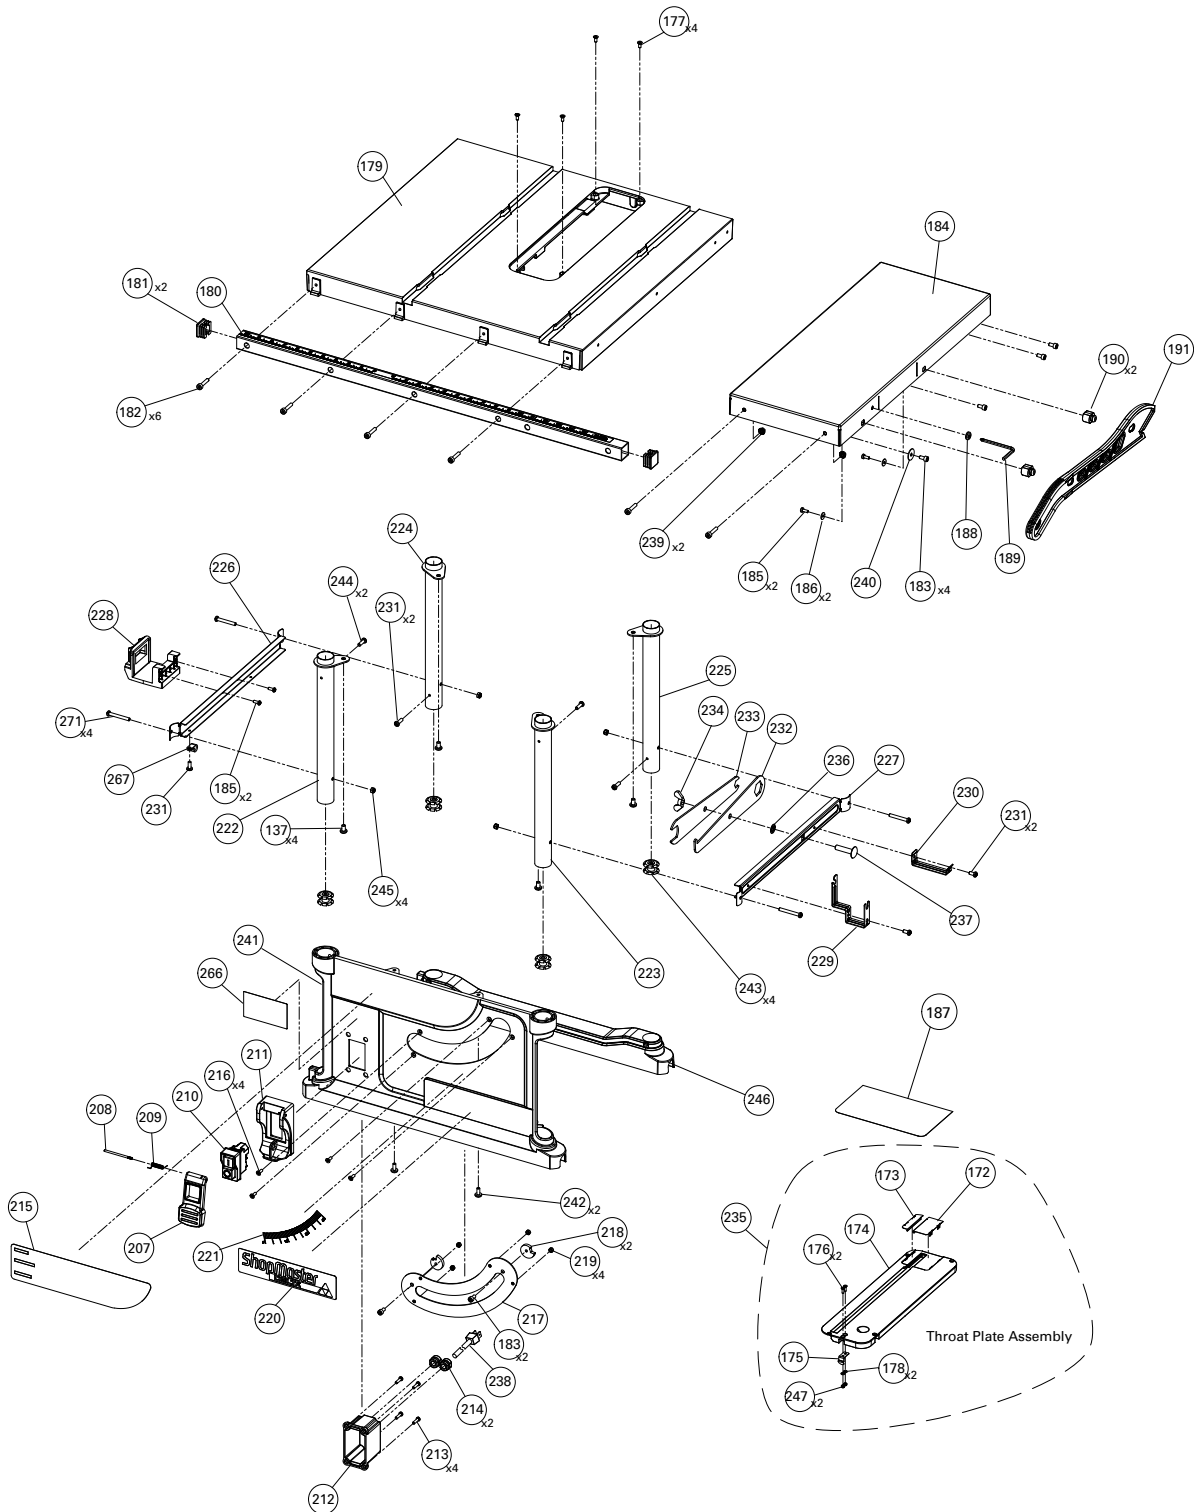

MB-29
Part #: DPEC007887
Date: 07-30-24
Revised: 07-30-24

S36-295T3

10" Table Saw

MB-29
Part #: DPEC007887
Date: 07-30-24
Revised: 07-30-24

S36-295T3

10" Table Saw

MB-29
Part #: DPEC007887
Date: 07-30-24
Revised: 07-30-24