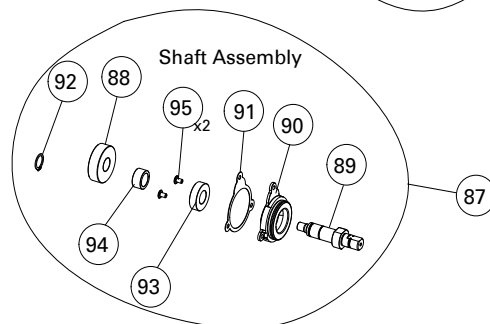

S36-295T3

10" Table Saw