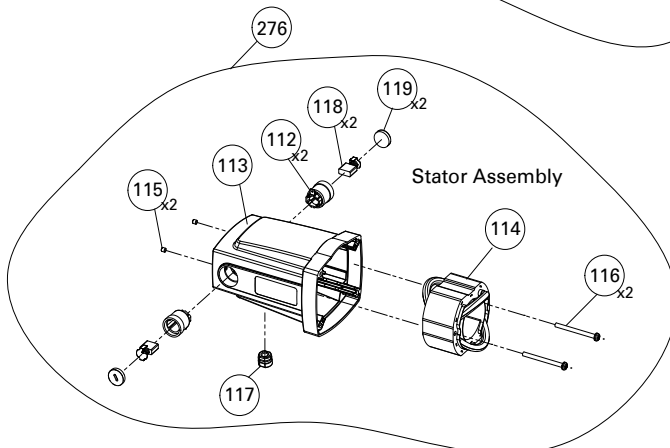

S36-295T3

10" Table Saw

REPLACEMENT PARTS

ITEM #	DELTA PART #	DESCRIPTION	QTY	ITEM #	DELTA PART #	DESCRIPTION	QTY
1	603W04000	Miter Gauge Assembly	1	60	***	Washer 4 X 8 X 1t	1
2	538417000	Speeder Nut	1	61	***	Phillips Round Head Screw M4 X 6	1
3	603401000	Miter Gauge	1	62	DPEC004305	Rear Hook Pad	1
4	603408000	Sliding Bar	1	63	DPEC004304	Lower Pad	2
5	603403000	Miter Gauge Location Pillar	1	64	603525000	Fence Guard Plate	1
6	603410000	Miter Gauge Knob	1	65	DPEC004303	Fence Pad	2
7	603411000	Miter Gauge Label	1	66	***	Flat Head Torx Screw M4 X 4.2	4
8	603407000	Miter Gauge Pointer	1	67	A92007040120	Torx Head Self-Tapping Screw M4 X 12	3
9	603409000	Plastic Washer	1	68	603W05010	Fence Body	1
10	A11003040080	Phillips Round Head Screw M4 X 8	1	69	603I05020	Fence Hook Weldment Set	1
11	A35030613010	Washer	1	70	***	Oval Head Phillips Screw M4 X 10	1
12	603W08000	Blade Guard Assembly	1	71	***	Torx Screw M4 X 8	1
13	603352000	Supporting Bracket Wrench	1	72	***	Torx Screw M3 X 5	1
14	DPEC004181	Blade Guard Warning Label Left	1	73	DPEC004358	Torx Flat Head Screw M4 X 5.3	2
15	DPEC004180	Blade Guard Warning Label Right	1	74	***	Lock Nut M6	1
16	DPEC004179	Blade Guard Warning Label	1	75	***	Washer 3 X 11 X 1t	1
17	625227000	Supporting Bracket	1	76	***	Washer 6 X 16 X 1t	2
18	625414000	Half-Round Head Shoulder Screw M5	1	77	603536000	Left Panel	1
19	625415000	Half-Round Head Shoulder Screw M5	3	78	A21018040008	Torx Screw M4 X 8	3
20	625610000	Fixing Pin	1	79	603537000	Fence Plastic Tube	1
21	625611000	Fixing Pin	1	80	603538000	Low Guided Board	1
22	625612000	Fixing Pin	1	81	603539000	Fence Front End Cap	1
23	625613000	Fixing Pin	1	82	603540000	Fence Rear End Cap	1
24	665410000	Circuitous Spring	1	83	A70003040100	Round Head Phillips Self Tapping Plastic Screw M4 X 10	4
25	665415000	Fixing Spring	1				
26	665441000	Plastic Washer	1	84	603541000	Special Shoulder Screw M4 X 13	1
27	665442000	Fixing Spring	2	85	603542000	Special Shoulder Screw M4 X 20	2
28	665443100	Left Guard	1	86	603543000	Magnet	1
29	665447000	Blade Guard Sleeve	2	87	DPEC005378	Arbor Shaft Assembly	1
30	665444100	Right Guard	1	88	625319100	Driver Gear	1
31	A18001030080	socket set screw	1	89	603342000	Arbor Shaft	1
32	675A09010	Anti-kickback Pawl Assembly	1	90	603341000	Shaft Cover	1
33	665436100	Left Fixing Pad	1	91	625304000	Gasket	1
34	665437100	Right Fixing Pad	1	92	A46000170004	C-Clip S17	1
35	DPEC004182	Anti-kickback Warning Label	2	93	A50060030041	Spacer 17.05 X 24 X 2	1
36	675402000	Left Anti-kickback Pawl	1	94	603346000	Ball Bearing	1
37	665428100	Right Anti-kickback Pawl	1	95	503402000	T-screw	2
38	665431000	Fixing Shaft	1	96	DPEC005383	Riving Knife Assembly	1
39	665432000	Compression Spring	1	97	DPEC005384	Riving Knife Plate	1
40	665433000	Doulbe Circuitous Spring	1	98	DPEC004266	Hex Socket Shoulder Screw M5 X 16	2
41	A10001040081	Phillips Round Head Screw M4x 8L	1	99	DPEC004267	Clamping plate	1
42	A42001030200	Spring Pin	1	100	625733000	Press plate	1
43	A46000120004	C-Clip	2	101	603422000	Release handle	1
44	A47000040050	E-Clip	1	102	603323000	Spring Set	1
45	603W05000	Rip Fence Assembly	1	103	675843000	Special Hex Head Screw M8 X 41	1
46	DPEC004492	Fence Adjustment Label	1	104	603336100	Riving Knife Base	1
47	603534000	Square Tube End Cap	1	105	603348000	Blade Stop Block	1
48	DPEC004286	Hook Plate	1	106	A16303040600	Torx Flat Head Screw M4 X 6	2
49	DPEC004287	Fence Pointer Window	1	107	DPEC004271	Compression Spring	1
50	603545000	Fence Lock	1	108	625427000	Shoulder screw	1
51	603510000	Fence Connecting Rod	1	109	***	Set Screw M6 X 10	3
52	603511000	Straight Pin 5 X 25.2	1	110	***	Lock Nut M8	1
53	603512000	StraightPin 4 X 22	1	111	***	Washer 8 X 16 X 1.5t	1
54	603532000	Straight Pin 3 X 9	1	112	DPEC003450	Brush Holder	2
55	603515000	Compression Spring	1	113	DPEC005386	Motor Cover	1
56	DPEC004291	Stop Pad	1	114	9099A03200	Stator Set	1
57	603517000	Roll Pin 3mm X 25mm	1	115	DPEC005388	Fixing Screw M5 X 8	2
58	DPEC004183	Fence Label	1	116	DPEC004728	Phillips Head Screw M5 X 65	2
59	603520000	Fence Hook Plate	1	117	DPEC003565	Power Cord Grommet	1