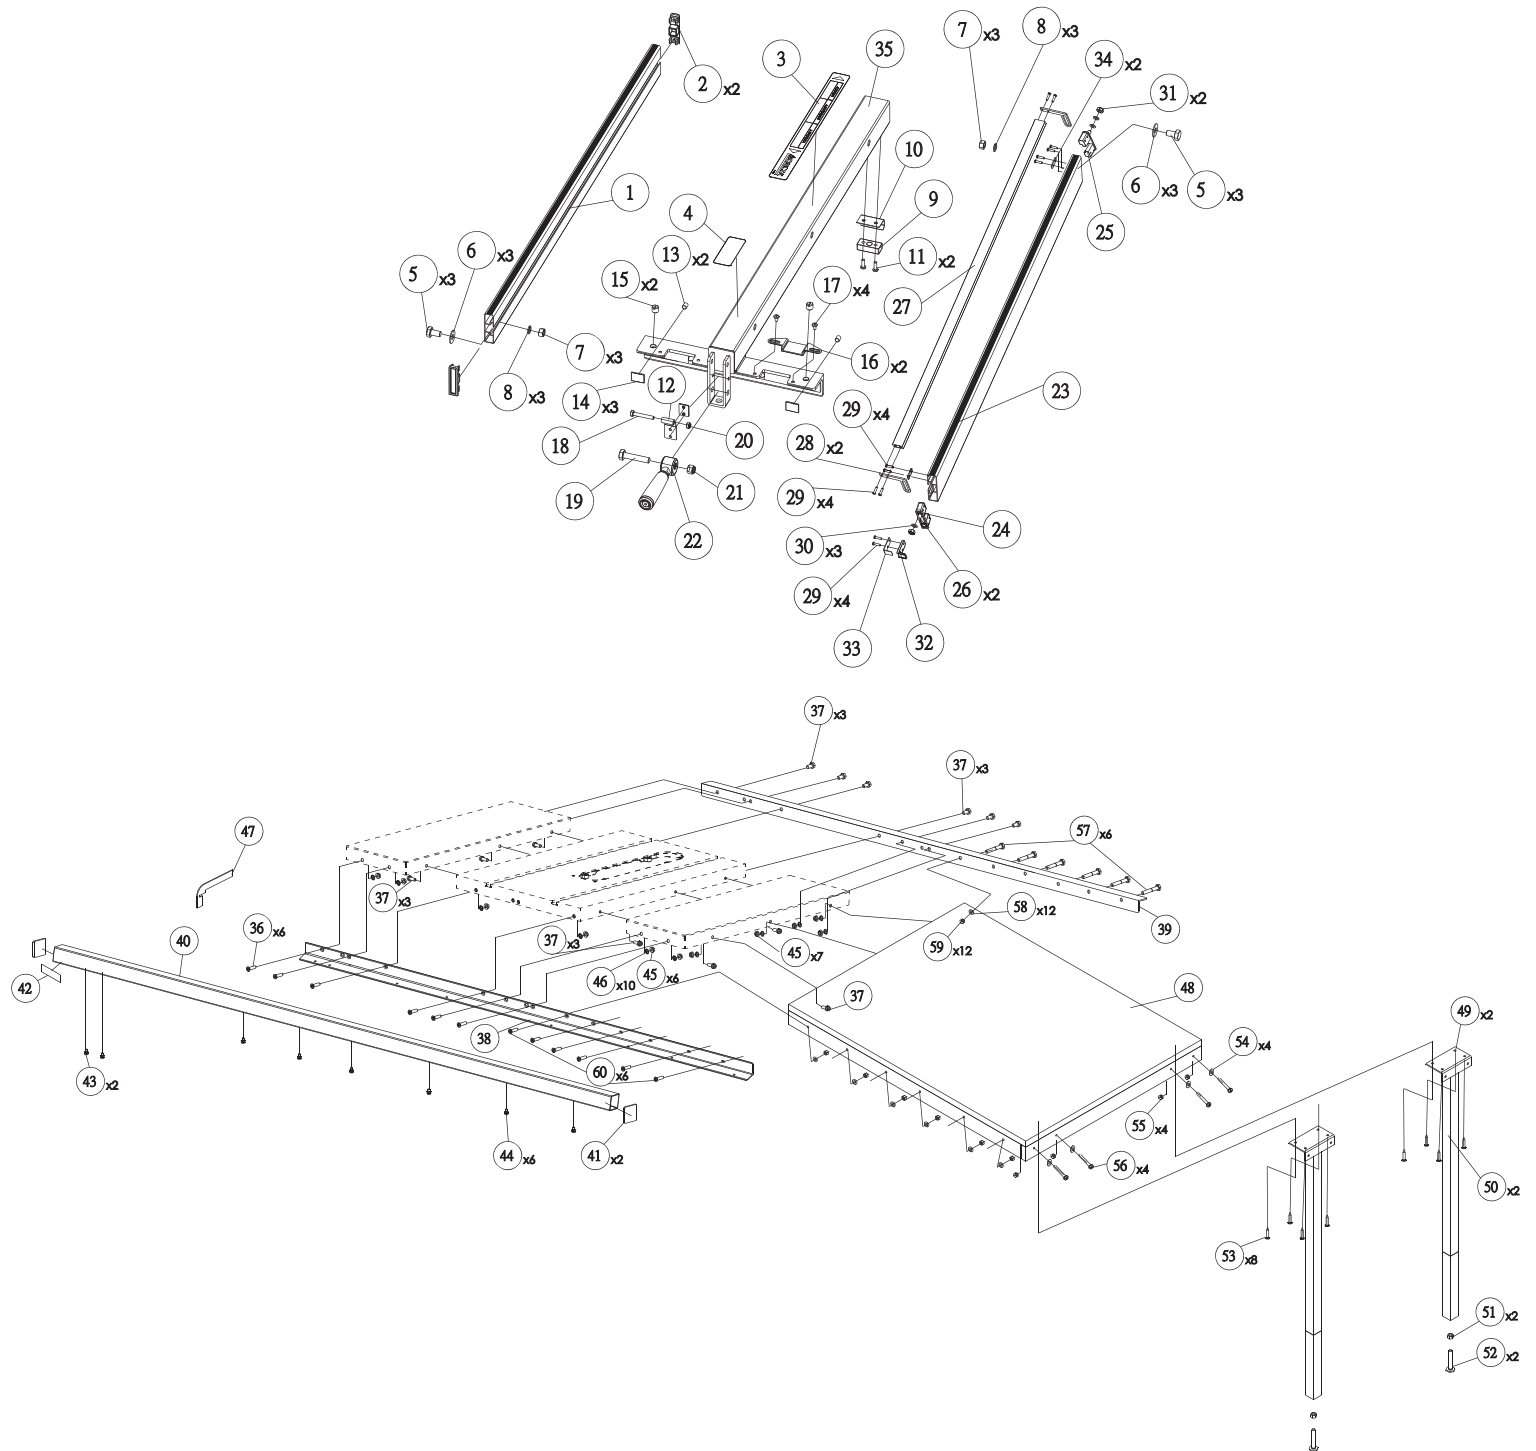

36-T50 T4

TA-11

PART #:DPEC006274

DATE: 12-02-2019

REVISED: 12-19-2019

TABLE SAW FENCE SYSTEM

REPLACEMENT PARTS

ITEM #	DELTA PART #	DESCRIPTION	QTY	ITEM #	DELTA PART #	DESCRIPTION	QTY
1	DPEC006090	Aluminum Tube	1				
2	DPEC006091	Aluminum Tube End Cap	2				
3	DPEC006154	Fence Label	1				
4	DPEC006155	Fence Label (Small)	1				
5	DPEC006092	Hex Head Screw	6				
6	DPEC003368	Flat Washer	6				
7	DPEC006093	Hex Nut	6				
8	DPEC006094	S Washer	6				
9	DPEC006095	Rear Slider	1				
10	DPEC006096	Rear Hook Plate	1				
11	DPEC006097	Round Head Phillips Screw	2				
12	DPEC006098	Clamp Plate	1				
13	DPEC006099	Set Screw	2				
14	DPEC006100	Square Pad	3				
15	DPEC004389	Plastic Set Screw	2				
16	DPEC006101	Fence Indicator	2				
17	DPEC006102	Flat Head Phillips Screw	4				
18	DPEC006103	Hex Head Screw	1				
19	DPEC006104	Hex Head Screw	1				
20	DPEC003372	Lock Nut	1				
21	DPEC006105	Lock Nut	1				
22	DPEC006106	Cam	1				
23	DPEC006107	Right Aluminum Tube	1				
24	DPEC006175	Fence Front End Cap	1				
25	DPEC006176	Fence Rear End Cap	1				
26	DPEC006177	Lower-Guided Board Shaft	2				
27	DPEC006178	Lower-Guided Board	1				
28	DPEC006179	Lower-Guided Board Link Rod	2				
29	DPEC006180	Round Head Phillips Screw	12				
30	DPEC006181	Flat Washer	3				
31	DPEC003380	Lock Nut	2				
32	DPEC002589	Lower-Guided Board Position Base	1				
33	DPEC006223	Position Base Reinforcement Plate	1				
34	DPEC006183	Fence Reinforcement Plate	2				
35	DPEC006089	Fence Reinforcement Plate	1				
36	DPEC006108	5/16" Countersunk Screw	6				
37	DPEC006109	5/16" Hex Socket Screw	13				
38	DPEC006270	Front Fence Rail	1				
39	DPEC006305	Rear Fence Rail	1				
40	DPEC006269	Guide Tube	1				
41	DPEC002928	Tube End Cap	2				
42	DPEC002705	Tube Warning Label	1				
43	DPEC006110	1/4-20 x 1/2" Hex Cap Screws	2				
44	DPEC006054	1/4" Pan Head Screw With Washer	6				
45	DPEC006111	5/16 Hex Flange Nut	13				
46	DPEC006112	External Tooth Lock Washer	10				
47	DPEC004083	Rail Alignment Gauge	1				
48	DPEC006258	Wood Table	1				
49	DPEC006259	Stand Tripod Plate	2				
50	DPEC003261	Leg	2				
51	DPEC006260	3/8-16" Hex Nut	2				
52	DPEC006261	Leveling Feet	2				
53	DPEC006262	#8 x 3/4" Wood Screws	8				
54	DPEC006263	7/32 x 1/2" Flat Washer	4				
55	DPEC006264	#10-32" Hex Nut	4				
56	DPEC006265	10-32 x 1 3/4" Pan Head Bolts	4				
57	DPEC006266	1/4-20 x 1-1/2" Hex Head Screw	6				
58	DPEC003059	5/16 x 5/8" Flat Washer	12				
59	DPEC006267	1/4-20" Hex Nut	12				
60	DPEC006268	1/4-20 x 1-1/2" Countersunk Screw	6				