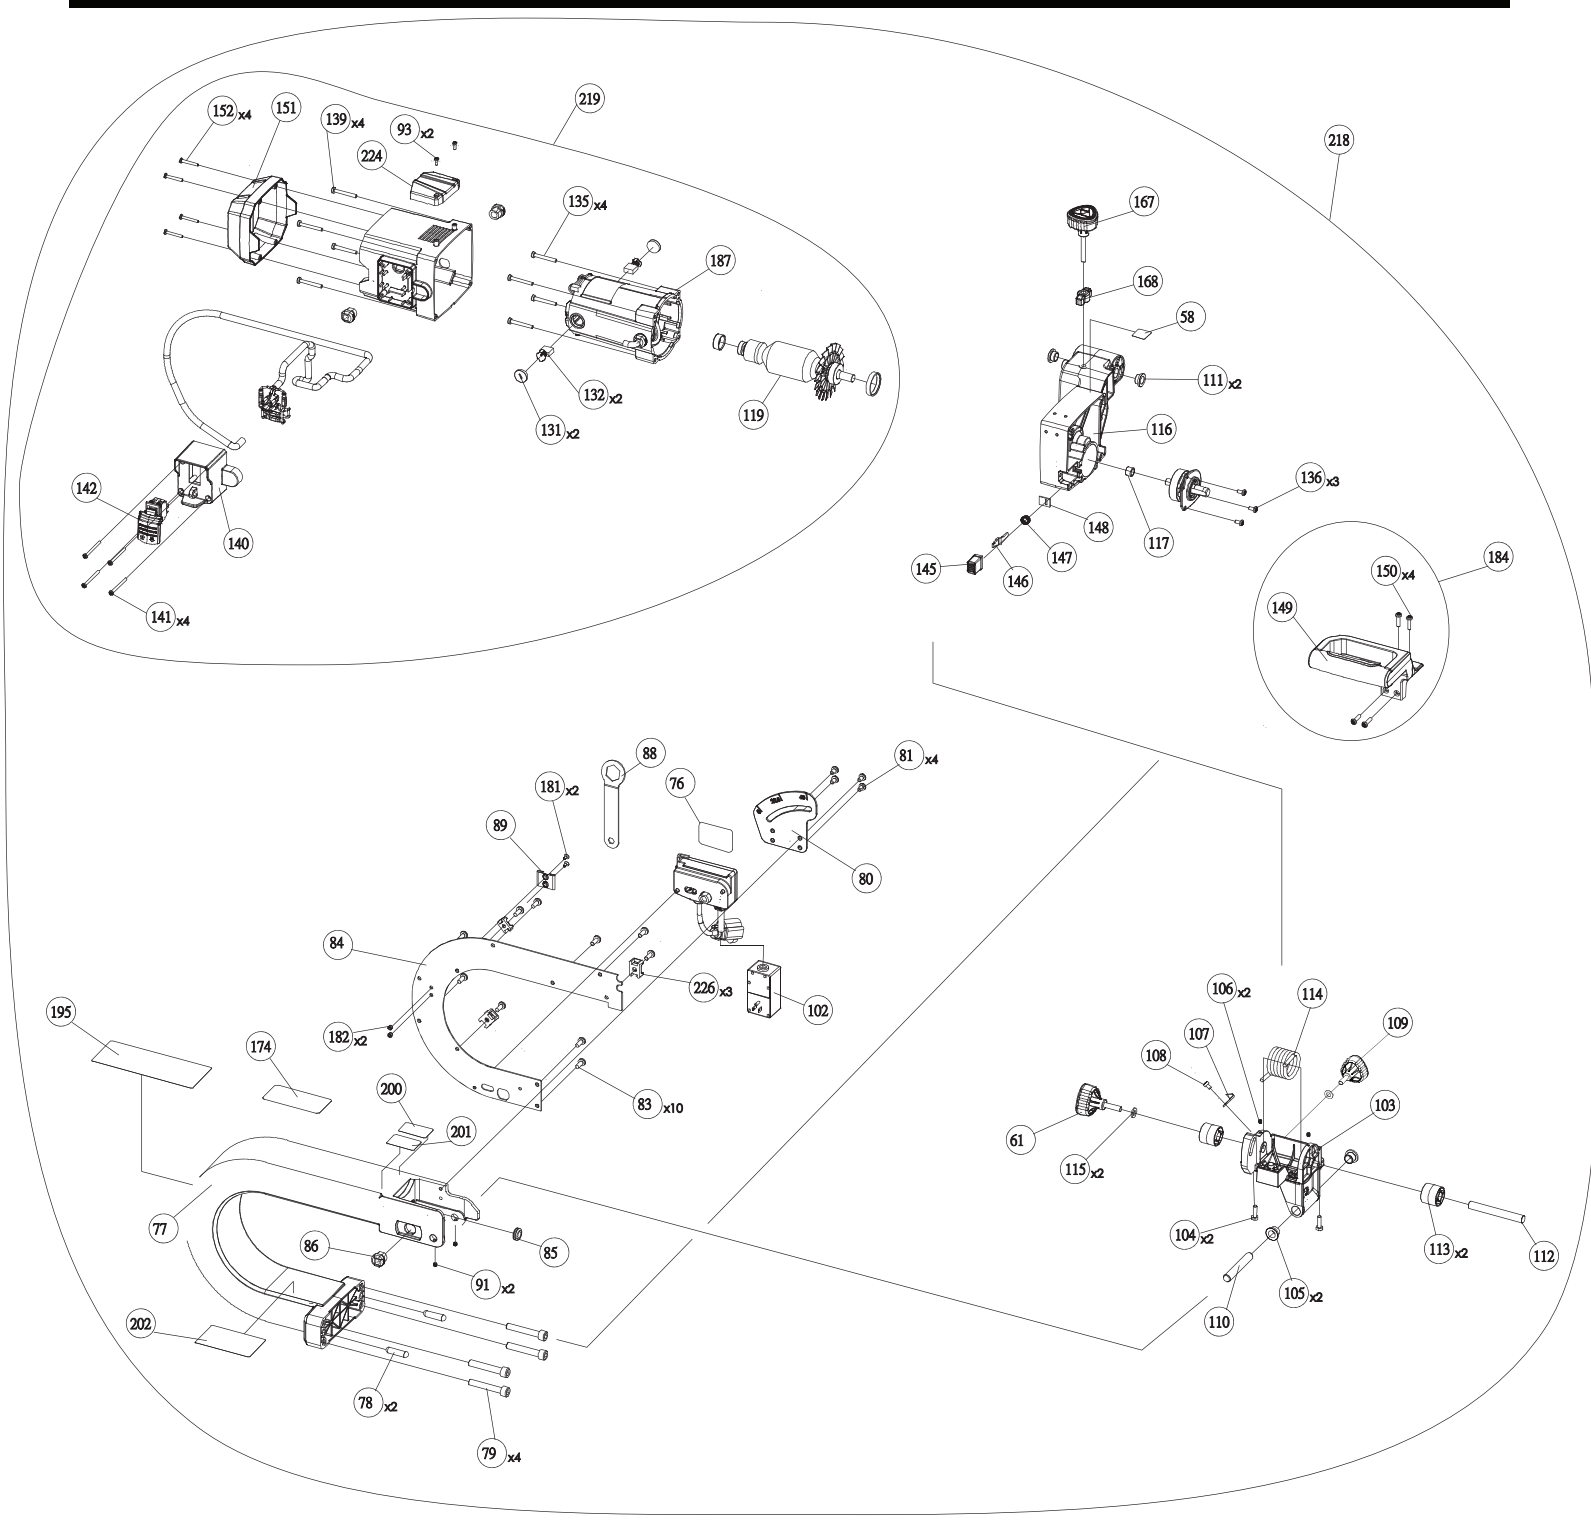

MODEL 96-110

10 IN TILE SAW