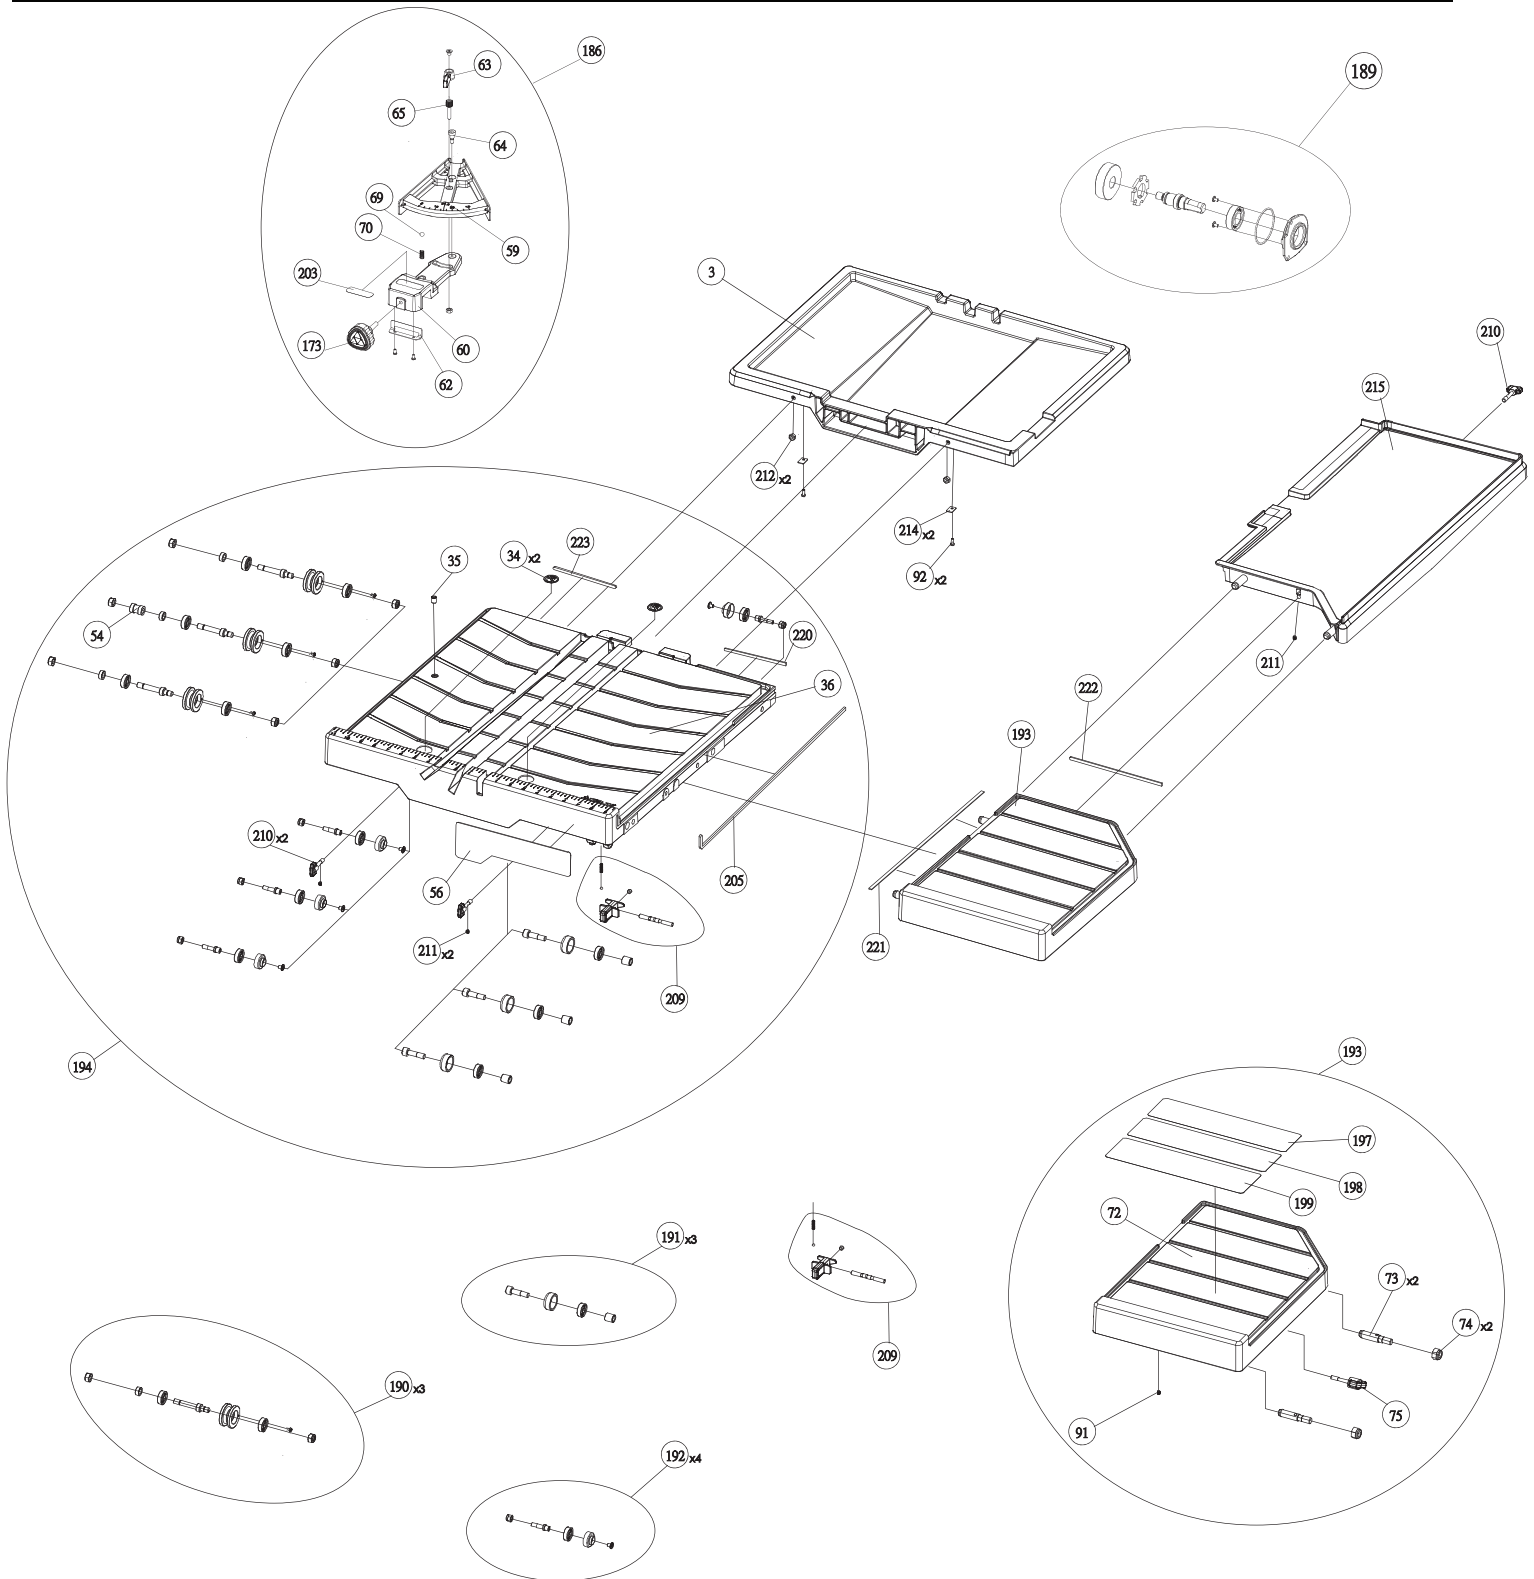

MODEL 96-110

10 IN TILE SAW

WTS-9

PART #:DPEC005561

DATE: 09-09-2019

REVISED: 02-24-2020

WTS-9
PART #:DPEC005561
DATE: 09-09-2019
REVISED: 02-24-2020

MODEL 96-110

10 IN TILE SAW

WTS-9
PART #:DPEC005561
DATE: 09-09-2019
REVISED: 02-24-2020

MODEL 96-110

10 IN TILE SAW

WTS-9
PART #:DPEC005561
DATE: 09-09-2019
REVISED: 02-24-2020

MODEL 96-110

10 IN TILE SAW

REPLACEMENT PARTS