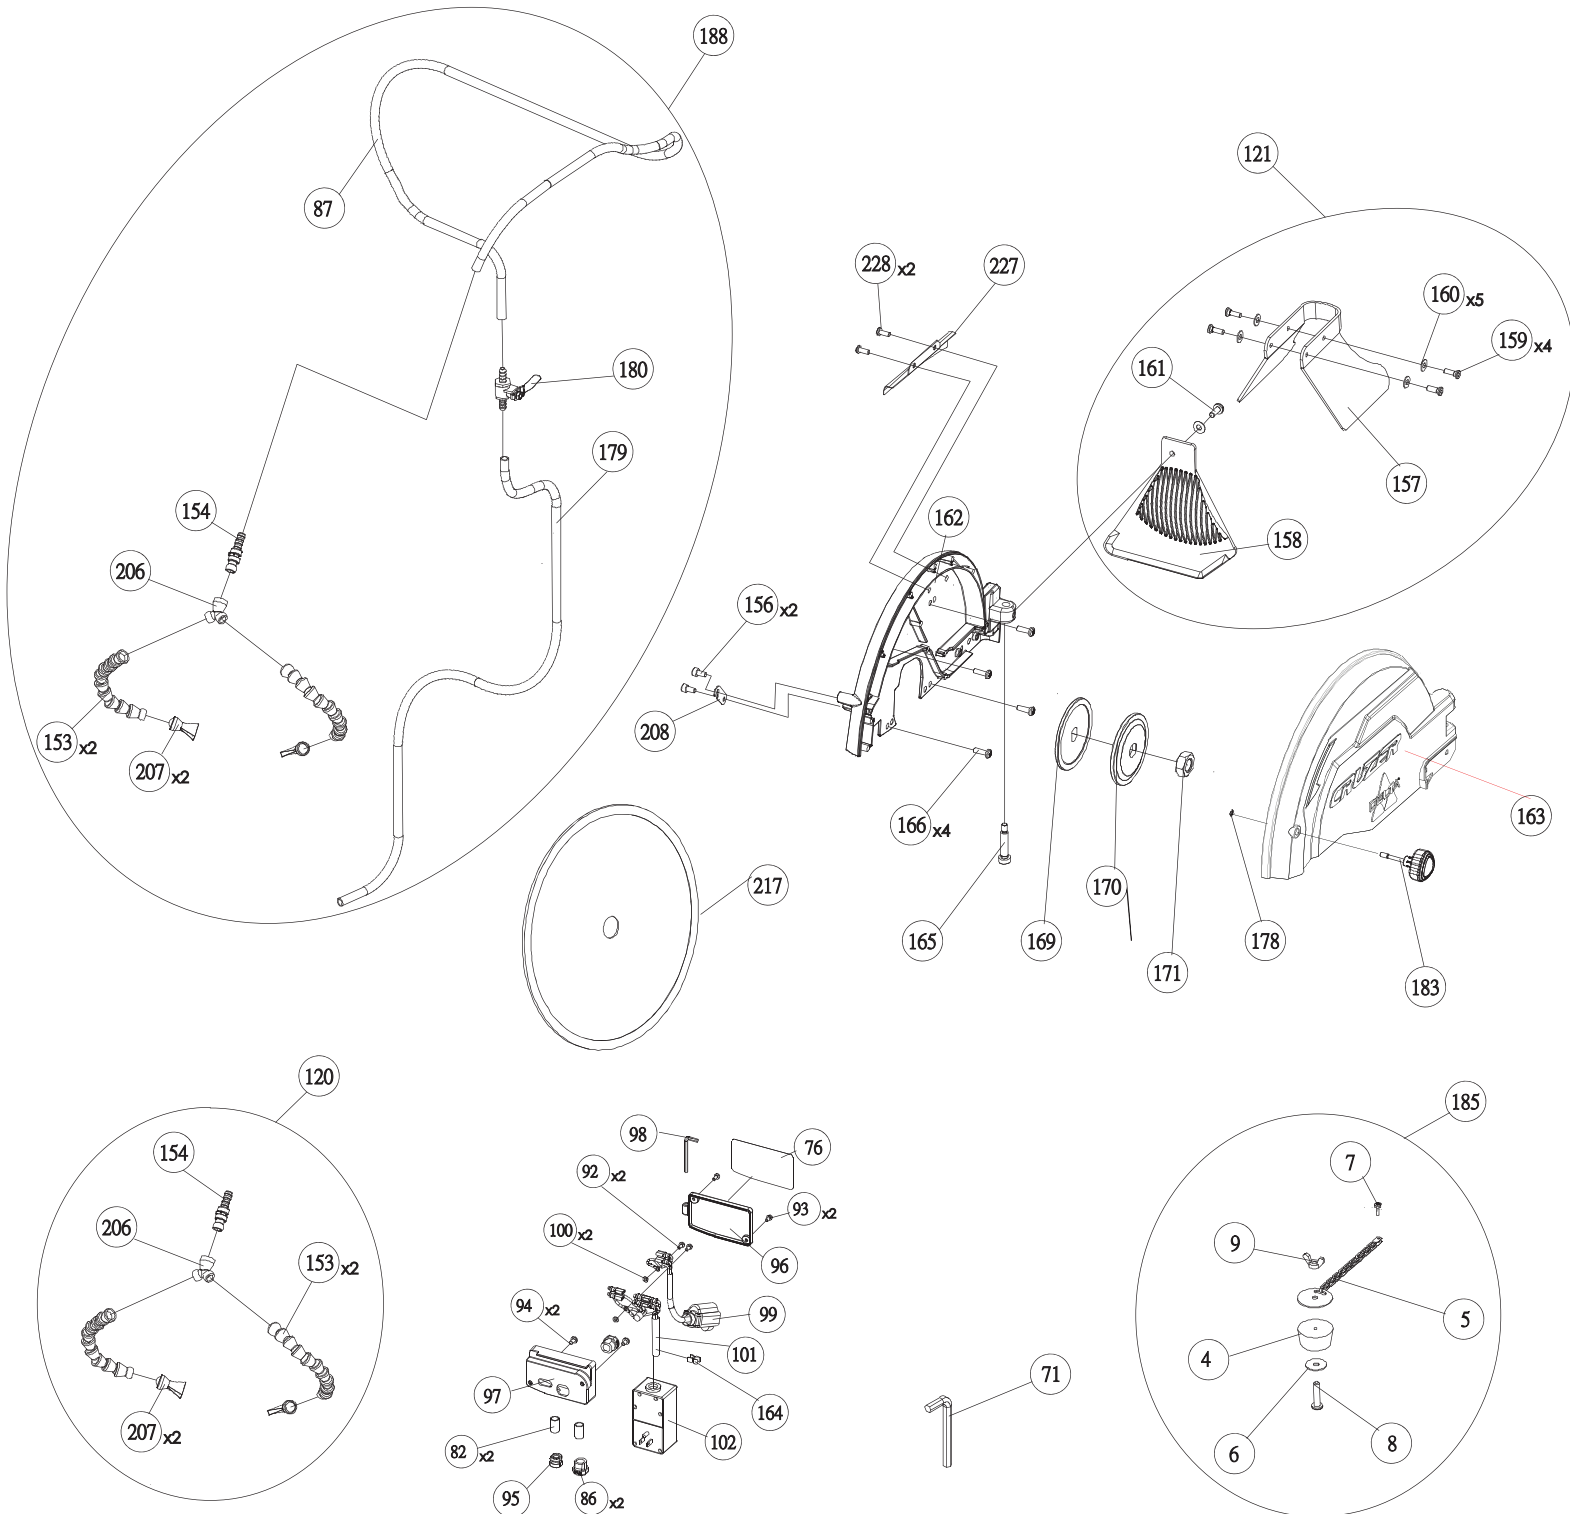

MODEL 96-110

10 IN TILE SAW

REPLACEMENT PARTS