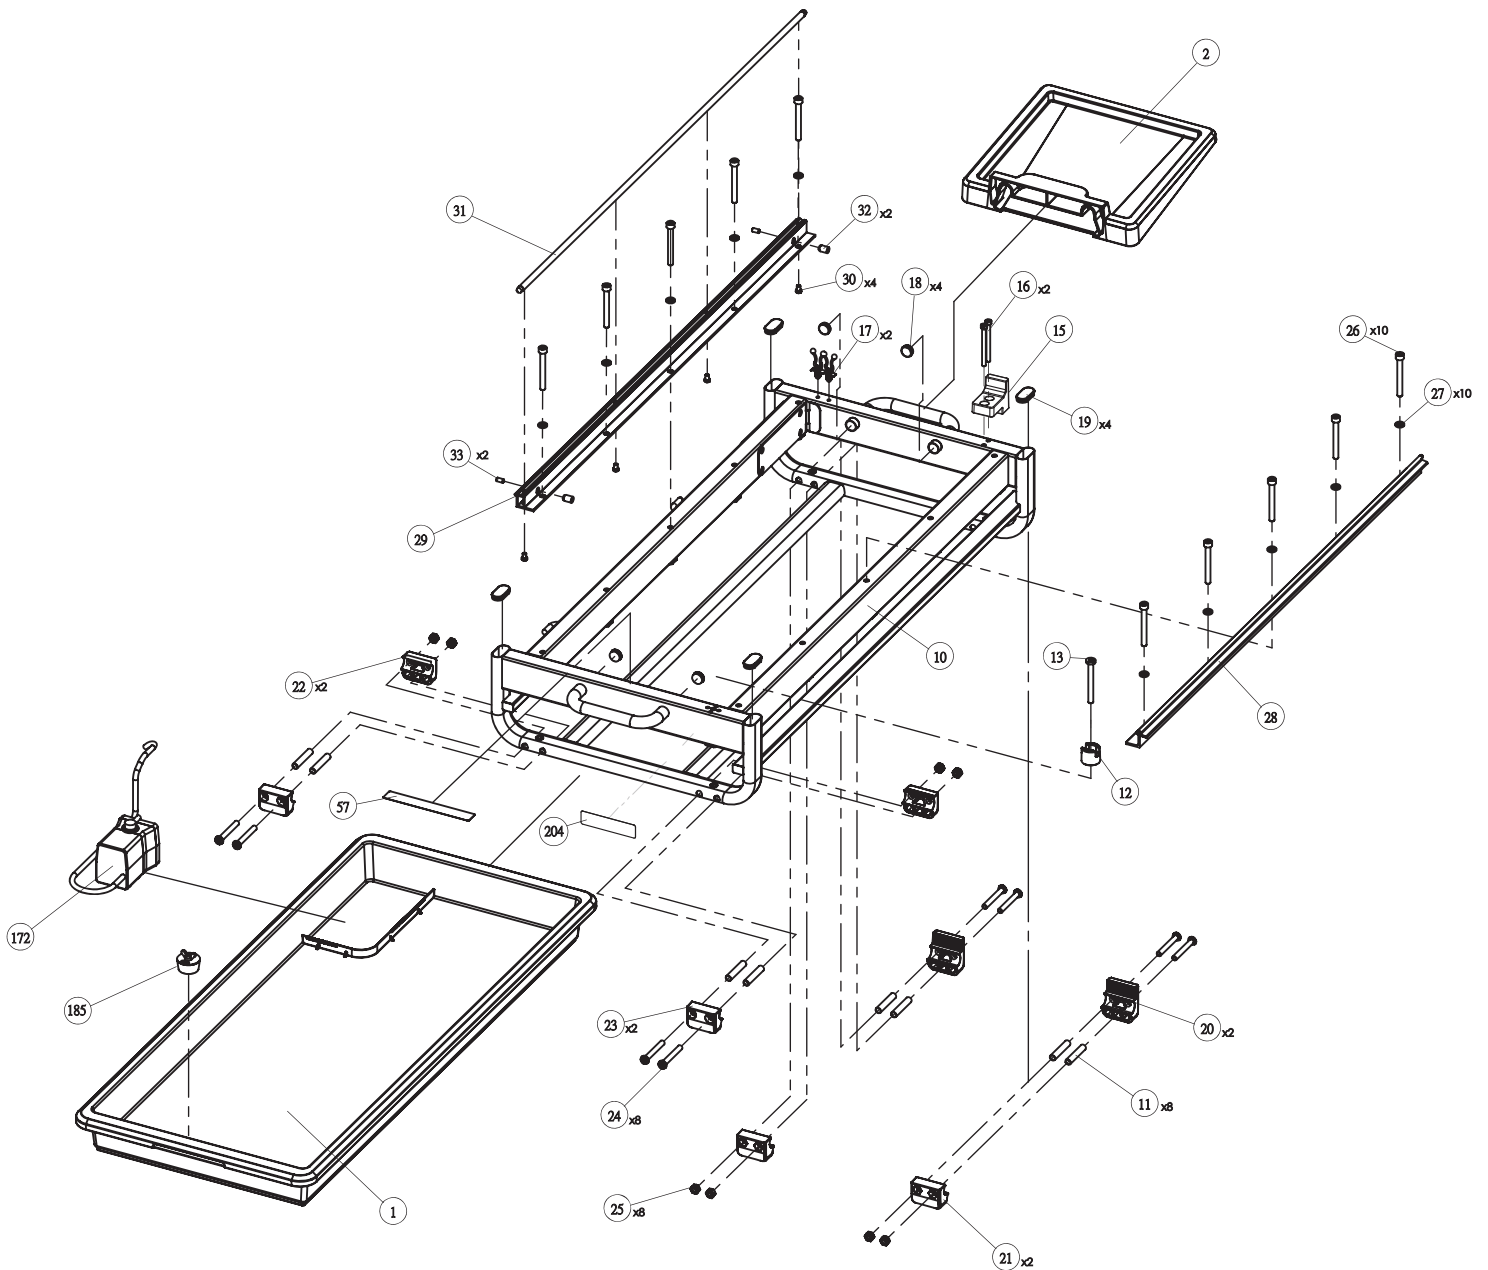

MODEL 96-110

10 IN TILE SAW

WTS-9

PART #:DPEC005561

DATE: 09-09-2019

REVISED: 02-24-2020