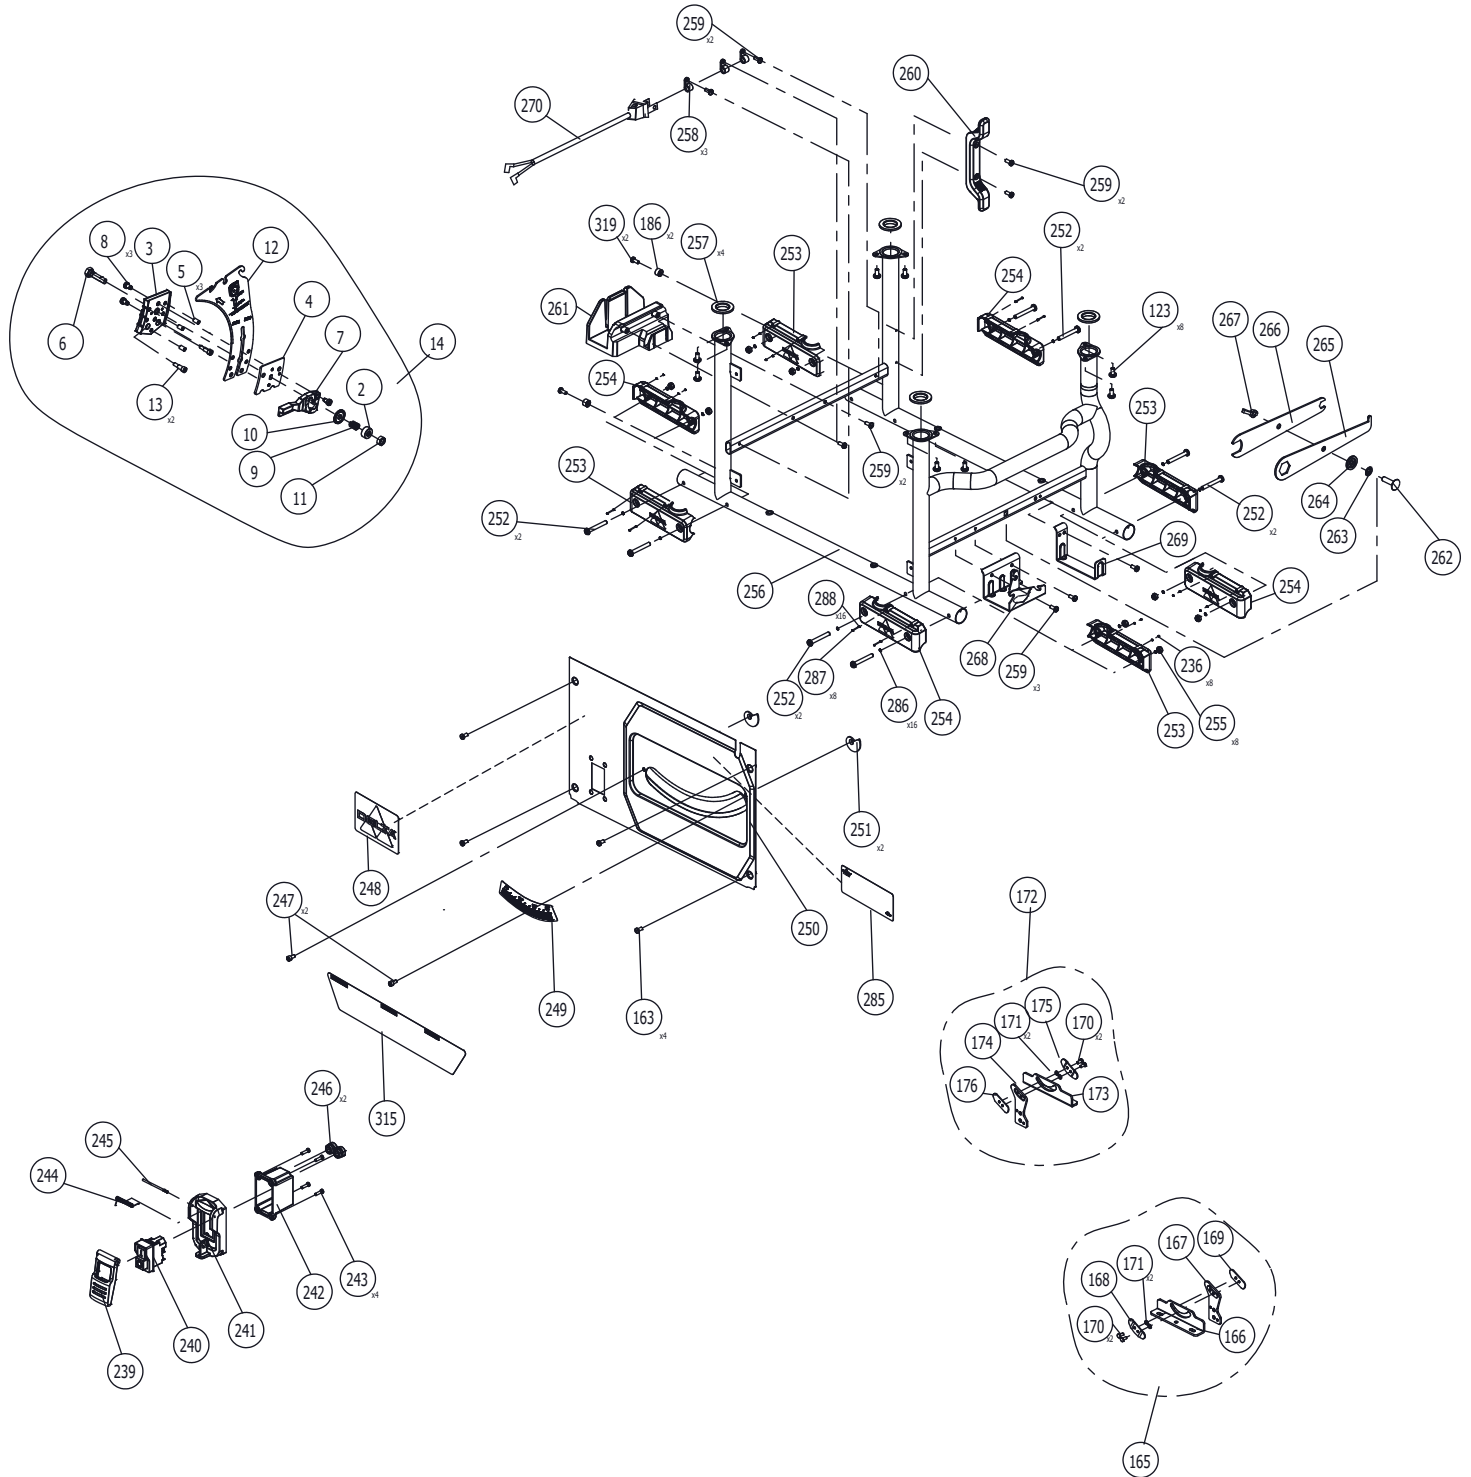

10" PORTABLE TABLE SAW

REPLACEMENT PARTS

ITEM #	DELTA PART #	DESCRIPTION	QTY	ITEM #	DELTA PART #	DESCRIPTION	QTY
2	DPEC007341	Spring Holder	1	66	DPEC005723	Small Guard Warning Label	1
3	DPEC007570	Riving knife holder	1	67	DPEC005724	Convolute Spring	1
4	DPEC007571	Riving knife cover plate	1	68	DPEC005725	Guard Spring	1
5	DPEC003454	Set Screw M6 X 10	3	69	DPEC005726	***Plastic flat washer 6.5x12x1.5	1
6	DPEC007572	Special hex head screw	1	70	DPEC005727	Fixed Spring	2
7	DPEC007573	Release handle	1	71	DPEC005728	Left blade guard	1
8	DPEC005959	Shoulder Screw	3	72	DPEC005729	Blade guard sleeve	1
9	DPEC004271	Compression Spring	1	72	DPEC005729	Blade guard sleeve	1
10	DPEC007342	Pressure Plate	1	73	DPEC005730	Right blade guard	1
11	DPEC004357	***Lock Nut M8	1	74	DPEC005731	Set Screw	1
12	DPEC007063	Riving Knife	1	75	DPEC003596	LOGO Label	1
13	DPEC004361	***Hex Head Bolt M5 X 20	2	76	DPEC005732	Anti-kick pawls Assy.	1
14	DPEC007364	Riving Knife Assembly	1	77	DPEC004409	Anti Kick Pawls Warning Label	2
15	DPEC005687	Fence Assy.	1	78	DPEC006219	Anti-kick pawl (left)	1
16	DPEC005688	Fence	1	79	DPEC007476	Anti-kick pawl (right)	1
17	DPEC005689	Fence front base	1	80	DPEC006209	Fix shaft	1
18	DPEC005690	Fence rear base	1	81	DPEC006210	Compression spring	1
19	DPEC005691	Fence trigger plate	1	82	DPEC006211	Dual convolute spring	1
20	DPEC005692	Pin	2	83	DPEC007477	fixing plate (left)	1
21	DPEC005693	Fence trigger plate spring	1	84	DPEC007478	fixing plate (right)	1
22	DPEC005694	Fence front support plate	1	85	DPEC003024	***Phillips Round Head M4 X 8	1
23	DPEC005695	Fence rear support plate	1	86	DPEC006137	Spring pin	1
24	DPEC005696	Shoulder screw	4	87	DPEC006024	C-ring	2
26	DPEC005697	Lower guided board of fence	1	88	DPEC004055	E-Ring E4	1
27	DPEC005698	Fence shrapnel	1	89	DPEC005660	Wheel handle	1
28	DPEC003599	***Phillips Self Tapping Screw M5x10	1	90	DPEC005662	Hang tag	1
29	DPEC005699	Fence hook plate	1	91	DPEC003469	***Flat Washer D8.2 X D16 X 1.5t	1
30	DPEC005700	Fence fixed spring	2	92	DPEC005733	***Lock nut M8	1
31	DPEC005701	Fence hook plate spring	1	93	DPEC003640	Hand Wheel Shoulder Screw M6	1
33	DPEC005702	Phillips self tapping shoulder screw	2	94	DPEC004407	Hand Wheel Handle	1
34	DPEC005703	Push stick storage	1	95	DPEC005680	Shaft	1
35	DPEC005704	***Round head Phillips screw M4x20	2	96	DPEC003409	Spring Pin	1
36	DPEC005705	***Hex nut M4	3	97	DPEC003477	***Phillips Head Screw M5 X 8	1
37	DPEC005706	Fixed Sleeve (for push stick)	1	98	DPEC005734	Angle indicator	1
38	DPEC005707	***Round head Phillips screw M4x30	1	99	DPEC003617	***Phillips Head Screw M6 X 15	1
39	DPEC005708	***Spring washer M4	6	99	DPEC003617	***Phillips Head Screw M6 X 15	2
40	DPEC005709	***Machine screw M4x10	8	99	DPEC003617	***Phillips Head Screw M6 X 15	2
41	DPEC005710	Fence label	1	100	DPEC003473	***Flat Washer D6 X D12 X 1t	1
42	DPEC005711	Push stick	1	101	DPEC005659	Bevel locking lever	1
44	DPEC005712	Miter gauge Assy.	1	102	DPEC003471	Special Hex Screw M10 X 25	1
45	DPEC003587	Speeder Nut 4.8	1	103	DPEC003474	***Flat Washer D10.5 X 32 X 1.5t	1
46	DPEC007574	Miter gauge locking handle	1	104	DPEC003475	***Flat Washer D10.5 X 32 X 1t	1
47	DPEC003582	***Plastic Flat Washer D6 X D16 X 1t	2	105	DPEC005735	O-ring	2
48	DPEC007575	Miter gauge main housing	1	106	DPEC003410	***Washer Flat D8.2 X D20 X 1t	1
49	DPEC003586	Miter Gage Angle Pointer	1	107	DPEC003411	Key SQ 3 X 3 X 8MM	2
50	DPEC007576	Rail rod	1	108	DPEC003412	Bevel Gear	2
51	DPEC007445	Miter gauge locating pin	1	109	DPEC003413	***Washer Flat D8.2 X D16 X 1t	4
53	DPEC003497	***Phillips Screw Self Tapping M4 X 8	1	110	DPEC003414	***Hex Socket Head Screw M4 X 12	2
55	DPEC005713	Blade guard Assy.	1	111	DPEC003415	***Washer Flat D4 X D16 X 2t	1
56	DPEC005714	Frame	1	112	DPEC003416	Rod Supporting	1
57	DPEC005715	Frame tab	1	113	DPEC003418	***Conical Washer D8 X D16 X 0.8t	1
58	DPEC005716	Pan head shoulder screw	1	114	DPEC005684	Lifting rod	1
59	DPEC005717	Pan head shoulder screw	3	115	DPEC003420	***Washer Flat D5 X D16 X 1.5t	1
60	DPEC005718	Lock Pin	1	116	DPEC003421	***Pan Head Hex Socket Screw M5 X 12	1
61	DPEC005719	Lock Pin	1	117	DPEC003422	Sliding Rod Front 12L15	1
62	DPEC005720	Lock Pin	1	118	DPEC003423	Sliding Rod Rear 12L15	1
63	DPEC005721	Lock Pin	1	119	DPEC003424	***Phillips Round Head M5 X 25	3
64	DPEC005722	Left Guard Warning Label	1	120	DPEC007577	***hex socket tapping screw M5x12	2
65	DPEC004328	Fence Warning Label	1	121	DPEC005634	Dust chute guard	1