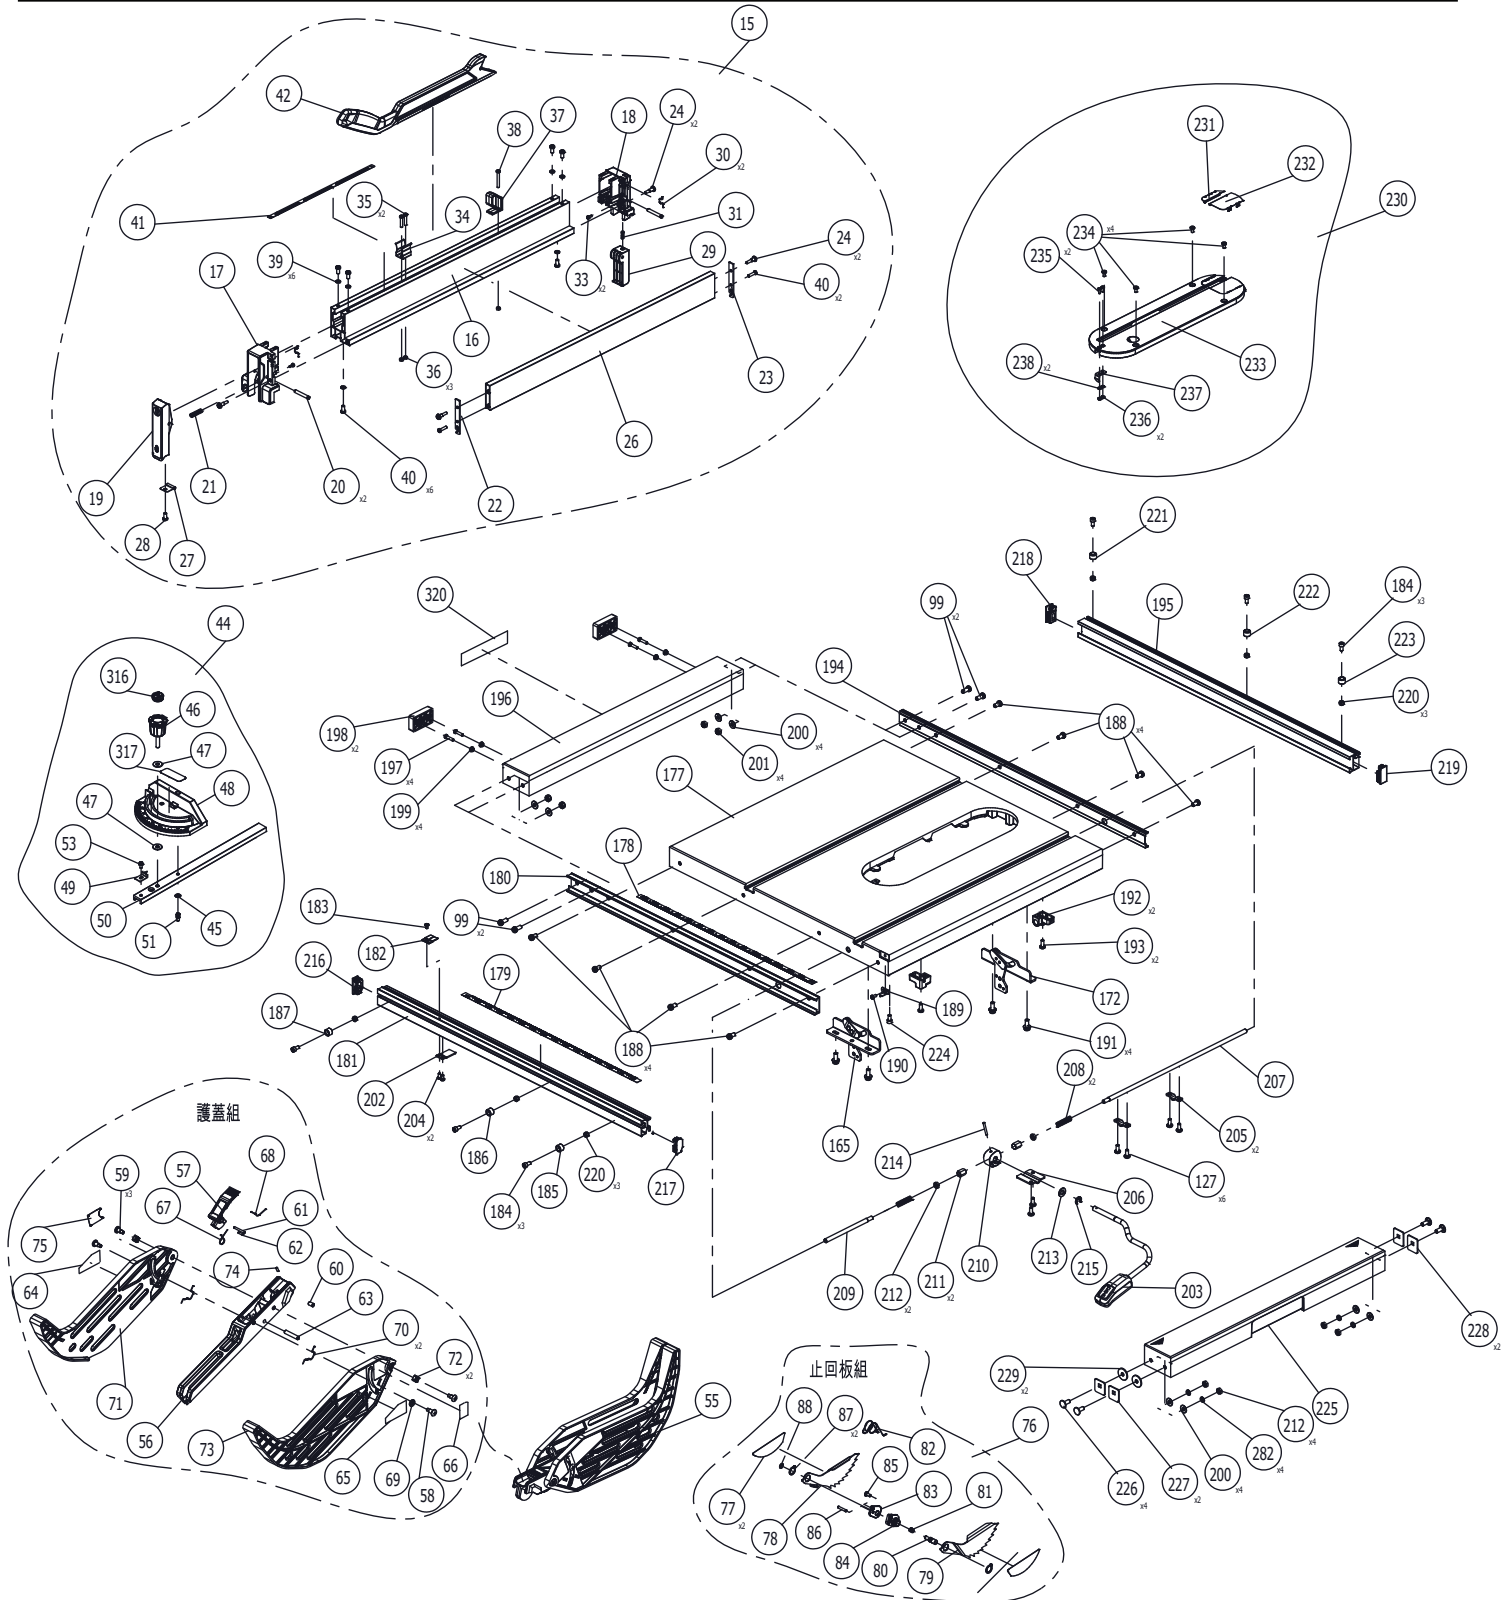

10" PORTABLE TABLE SAW