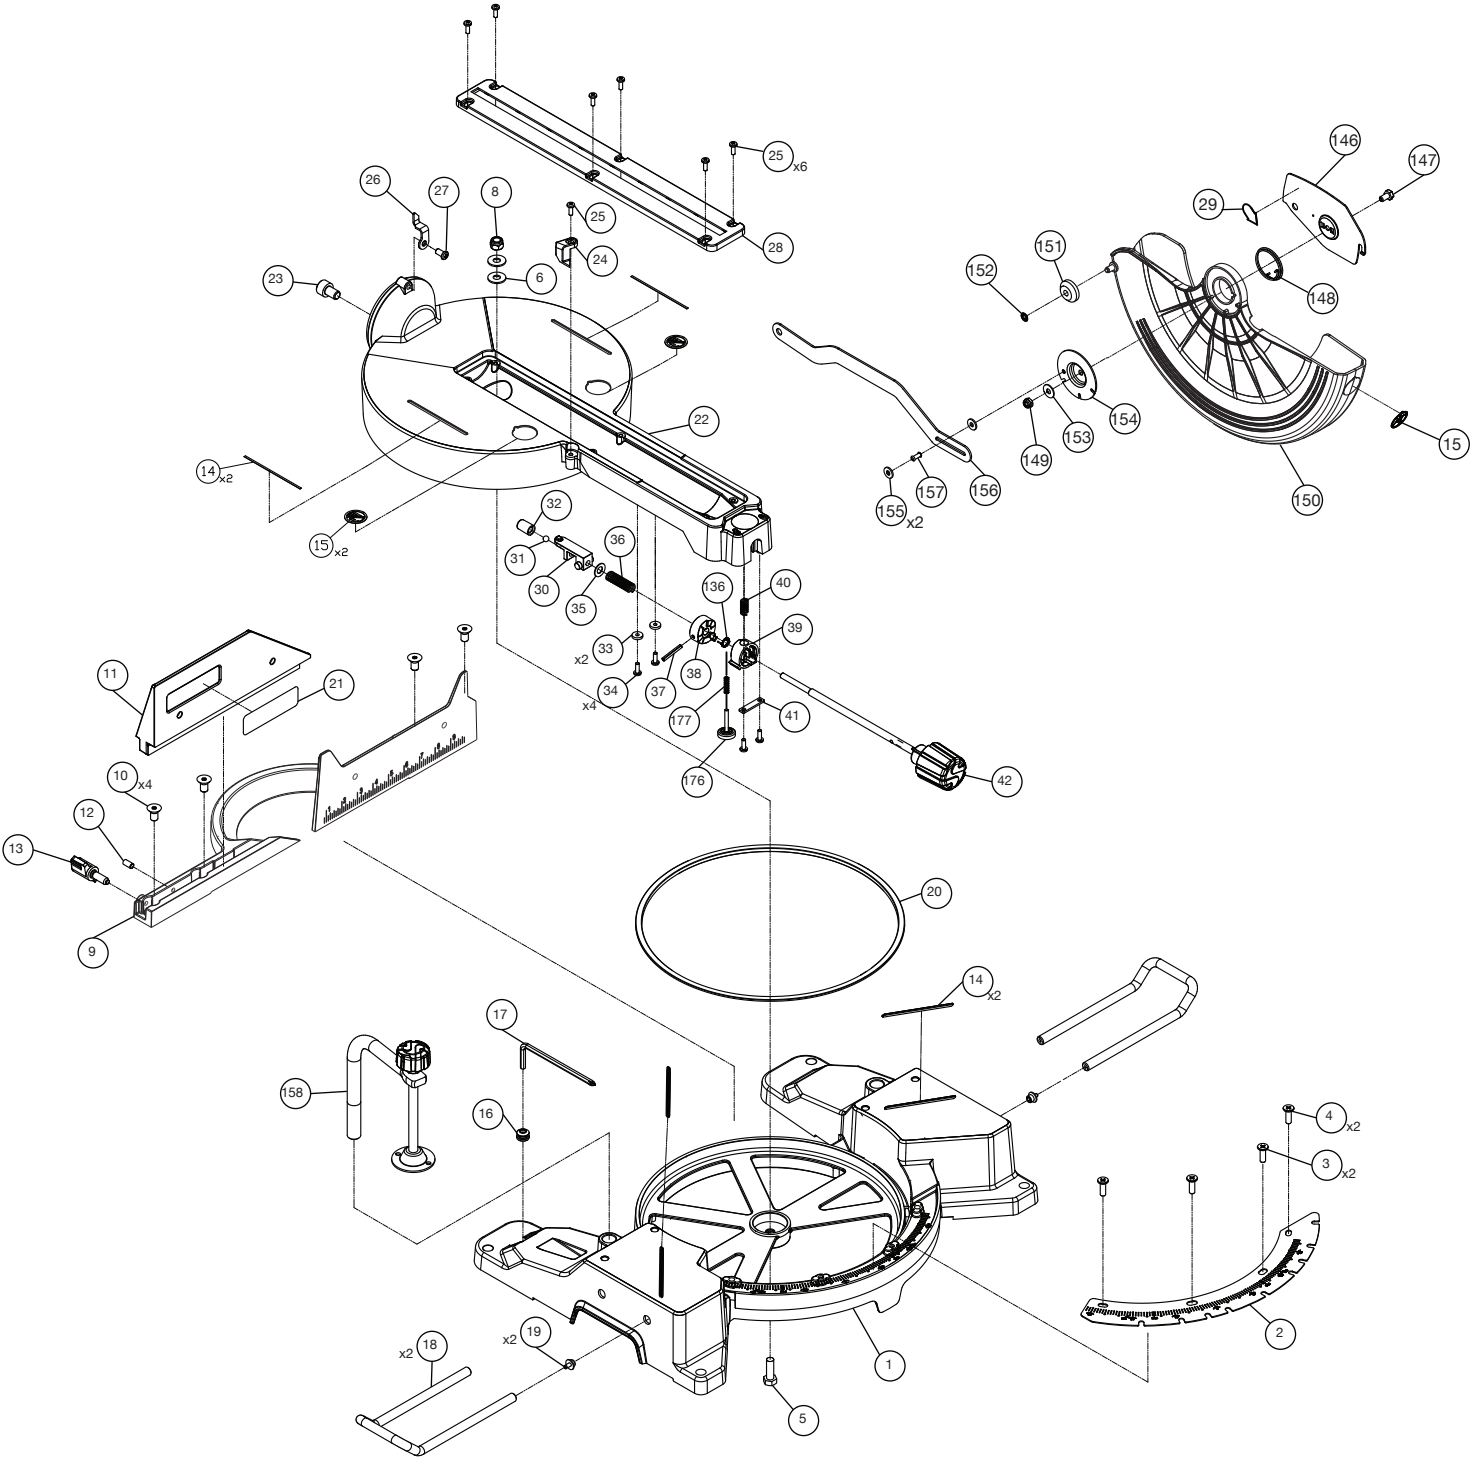

S26-272L 12" Sliding Miter Saw