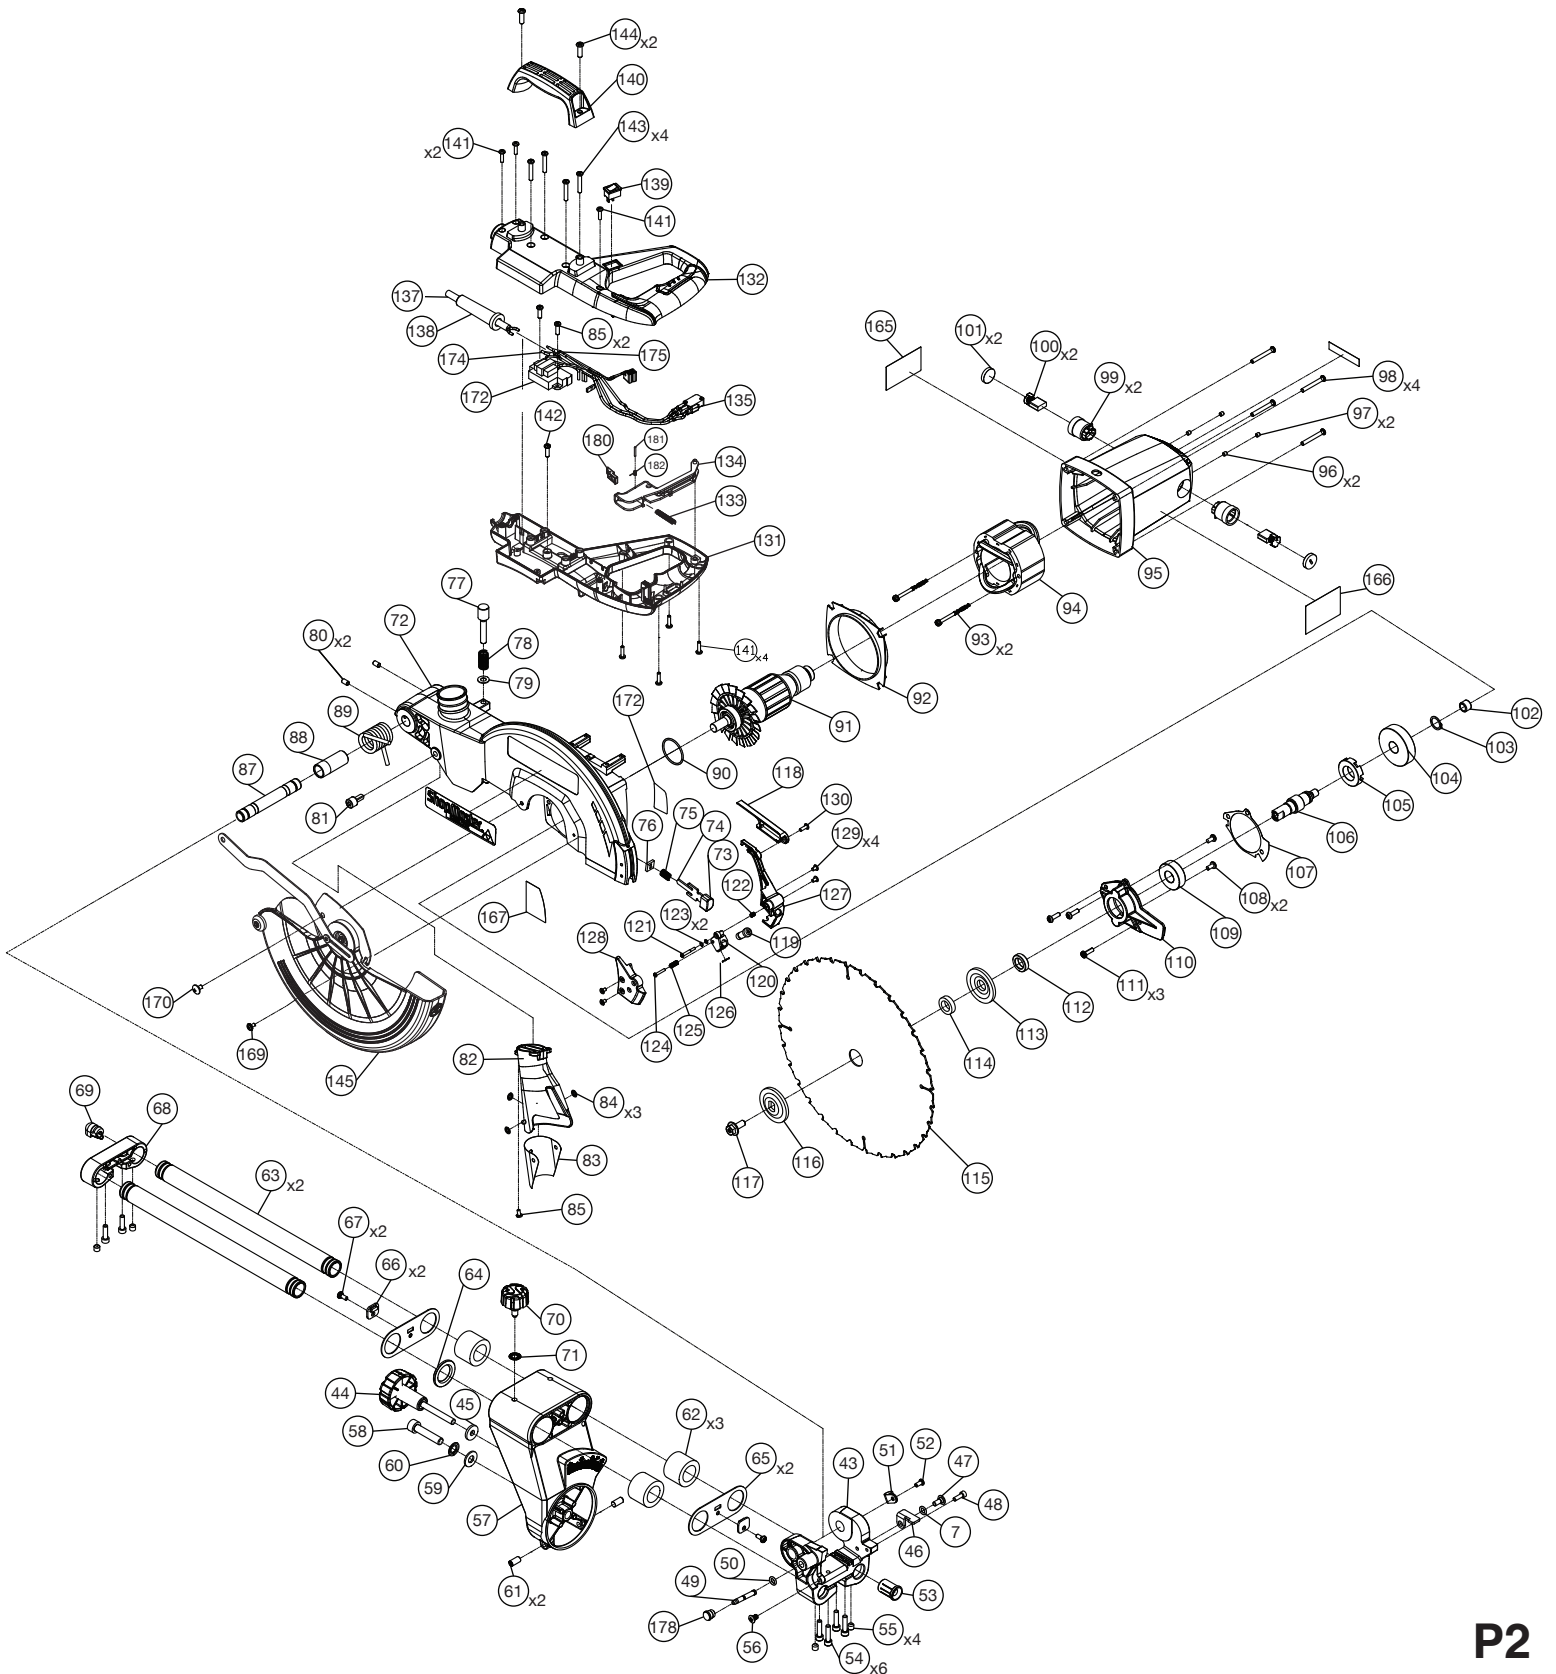

## REPLACEMENT PARTS

ITEM #	DELTA PART #	DESCRIPTION	QTY	ITEM #	DELTA PART #	DESCRIPTION	QTY
1	DPEC005246	Miter Saw Base	1	61	***	Set Screw M8 X 16	2
2	DPEC004804	Miter Scale	1	62	DPEC004537	Linear Bearing	3
3	DPEC004814	T-Shoulder Screw M6 X 18	2	63	DPEC005244	Slide Rod	2
4	DPEC004815	T-Screw M6 X 18	2	64	DPEC004837	Dust Plate	1
5	DPEC004805	Hex-Socket Cap Screw M8 x 23	1	65	DPEC004838	Dust Plate Support	2
6	DPEC003090	Flat Washer 8.2 X 20 X 1.5t	2	66	DPEC004543	Cushion Plate	2
7	DPEC004816	Waveform Washer 8 X 12 X 0.3t	1	67	DPEC004504	Shoulder Screw M5 X 12	2
8	***	Lock-nut M8	1	68	DPEC004839	Slide Rod Fixture	1
9	DPEC005247	Fence (Fixed)	1	69	DPEC004547	Right Angle Wire Sleeve	1
10	DPEC004807	Screw M8 X 30	4	70	DPEC004840	Slide Lock Knob	1
11	DPEC004808	Fence (Sliding)	1	71	DPEC004549	Scroll Spring	1
12	***	Set Screw M6 X 12	1	72	DPEC004841	Main Head Casting	1
13	DPEC004809	Fixed Knob	1	73	DPEC004842	Spindle Lock Cap	1
14	DPEC002887	Boundary Line Warning Label	2	74	DPEC004843	Spindle Lock Pin	1
15	DPEC005097	No Hands Warning Icon	3	75	DPEC004844	Compression Spring	1
16	DPEC003074	Wrench Storage Grommet	1	76	DPEC004845	Felt Wiper	1
17	***	Wrench -- Phillips + Allen 5mm	1	77	DPEC004846	Depth Stop Screw	1
18	DPEC004510	Table Extension Bracket	2	78	DPEC004847	Compression Spring	1
19	DPEC004511	Hex-Socket Cap Screw M4 X 7	2	79	DPEC003396	Flat Washer 8 X 16 X 1t	1
20	DPEC004810	Wear Ring	1	80	***	Set Screw M6 X 10	2
21	DPEC004683	Fence Slide Warning Label	1	81	DPEC004848	Fixed Screw M8 X 15	1
22	DPEC005248	Miter saw Table	1	82	DPEC004849	Dust Cover	1
23	DPEC004513	Hex-Socket cap Screw M10 X 15	1	83	DPEC004850	Dust Chute	1
24	DPEC004812	Miter Pointer	1	84	DPEC003587	Retaining Ring D4.8	3
25	DPEC004813	Tri-roundular Phillips Screw M4 X 13	7	85	***	Self Tap Screw M4 X 8	3
26	DPEC004817	Bevel Pointer	1	87	DPEC004851	Pivot Shaft	1
27	***	Phillips Pan Head Screw M6 X 12	1	88	DPEC004621	Spring Sleeve	1
28	DPEC004818	Throat Plate	1	89	DPEC004852	Tension Spring	1
29	DPEC002886	Blade Screw Direction Label	1	90	DPEC004352	O-Ring	1
30	DPEC004819	Miter Lock	1	91	DPEC004853	Rotor Assembly	1
31	DPEC004820	Steel Ball D6	1	92	DPEC004854	Fan Casing	1
32	DPEC004821	Locking Sleeve	1	93	***	Self Tap Screw M5 X 60	2
33	DPEC004822	Flat Washer 4 X 12 X 2.5t	2	94	DPEC004855	Stator Assembly	1
34	***	Torx Screw M4 X 8	4	95	DPEC004856	Motor Housing	1
35	DPEC004823	Flat Washer 8.2 X 16 X 0.9t	1	96	DPEC003809	Fixed Screw M5 X 5	2
36	DPEC004824	Compression Spring	1	97	DPEC003810	Fixed Screw M5 X 6	2
37	DPEC004825	Spring Shaft	1	98	***	Phillips Pan Head Screw M5 X 35	4
38	DPEC004826	Cam (movable)	1	99	DPEC004857	Brush Holder	2
39	DPEC004827	Cam (fixed)	1	100	DPEC003962	Carbon Brush	2
40	DPEC004828	Cam Compression Spring	1	101	DPEC003961	Brush Cap	2
41	DPEC004829	Cam Support Plate	1	102	DPEC003439	Needle Bearing	1
42	DPEC004830	Miter Lock Knob	1	103	DPEC004858	C-Ring S-17	1
43	DPEC005243	Pivot Support	1	104	DPEC004859	Gear	1
44	DPEC004832	Bevel Lock Knob	1	105	DPEC004860	Lock Ring	1
45	DPEC003099	Flat Washer 8 X 22 X 3t	1	106	DPEC004861	Spindle Shaft	1
46	DPEC004675	Depth Stop Plate	1	107	DPEC004862	Gasket	1
47	DPEC004676	Depth Stop Screw	1	108	***	Self Tap Screw M5 X 10	2
48	***	Hex Socket Cap Screw M6 X 15	1	109	DPEC004863	Ball Bearing	1
49	DPEC004833	Head Lock Pin	1	110	DPEC004864	Gear Cover Case	1
50	DPEC004528	O-Ring P5	1	111	***	Self Tap Screw M5 X 16	3
51	DPEC004834	Clamp	1	112	DPEC004865	Spacer	1
52	***	Self-Tap Screw M5 X 10	1	113	DPEC004866	Blade Flange Washer - Outer	1
53	DPEC004540	Line Sleeve	1	114	DPEC004867	Blade Spacer	1
54	***	Hex Socket Cap Screw M6 X 22	6	115	DPEC004646	12" General Purpose Blade 40 Tooth	1
55	***	Set Screw M8 X 6	4	116	DPEC004868	Blade Flange Washer	1
56	DPEC004634	Link arm Screw	1	117	DPEC004869	Blade Bolt	1
57	DPEC004835	Support Base	1	118	DPEC004870	Laser Wire Protection Cover	1
58	DPEC003113	Hex Socket Cap Screw M10 X 48	1	119	DPEC004607	Laser Module	1
59	DPEC003200	Flat Washer 10.5 X 23 X 2t	1	120	DPEC004871	Laser Bracket	1
60	DPEC003114	Flat Washer 10.2 X 20 X 0.5t	1				