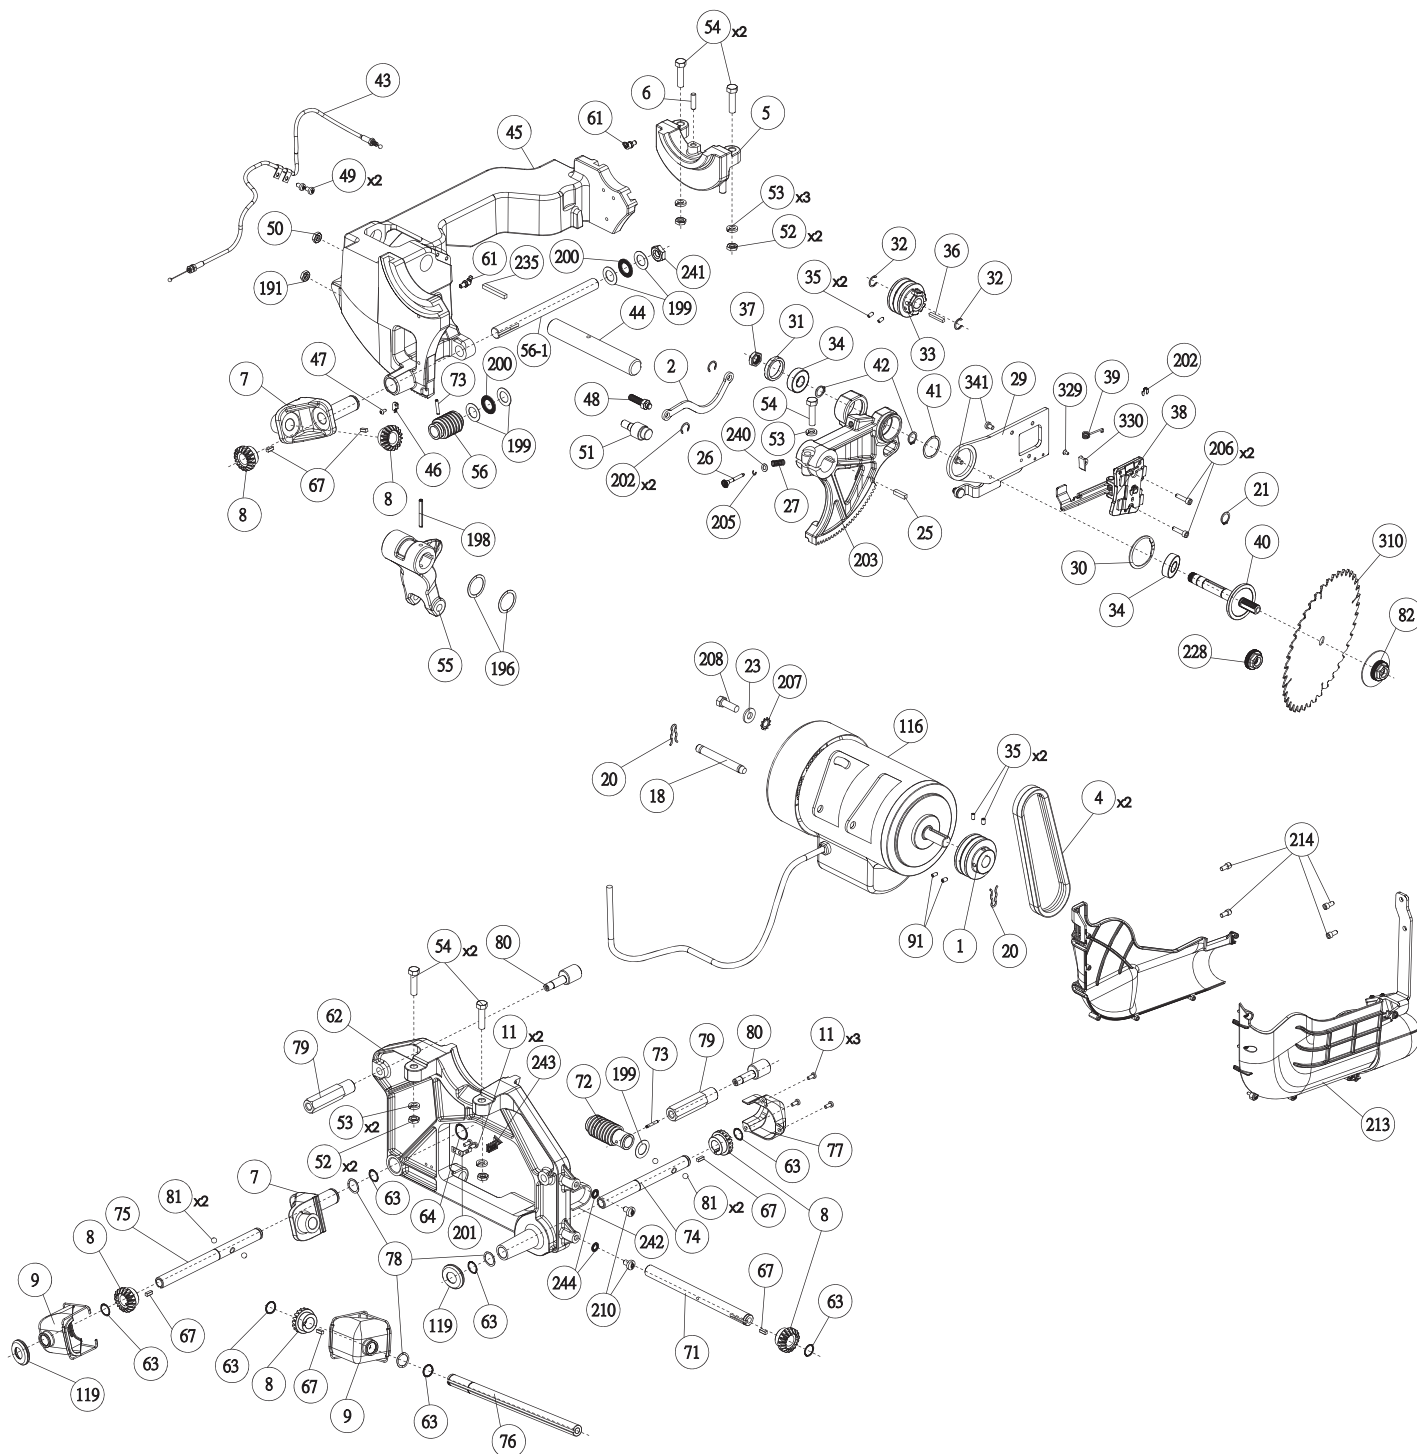

10 IN. UNISAW MODELS: 36-L332 T3, 36-L352 T3, & 36-L552 T3