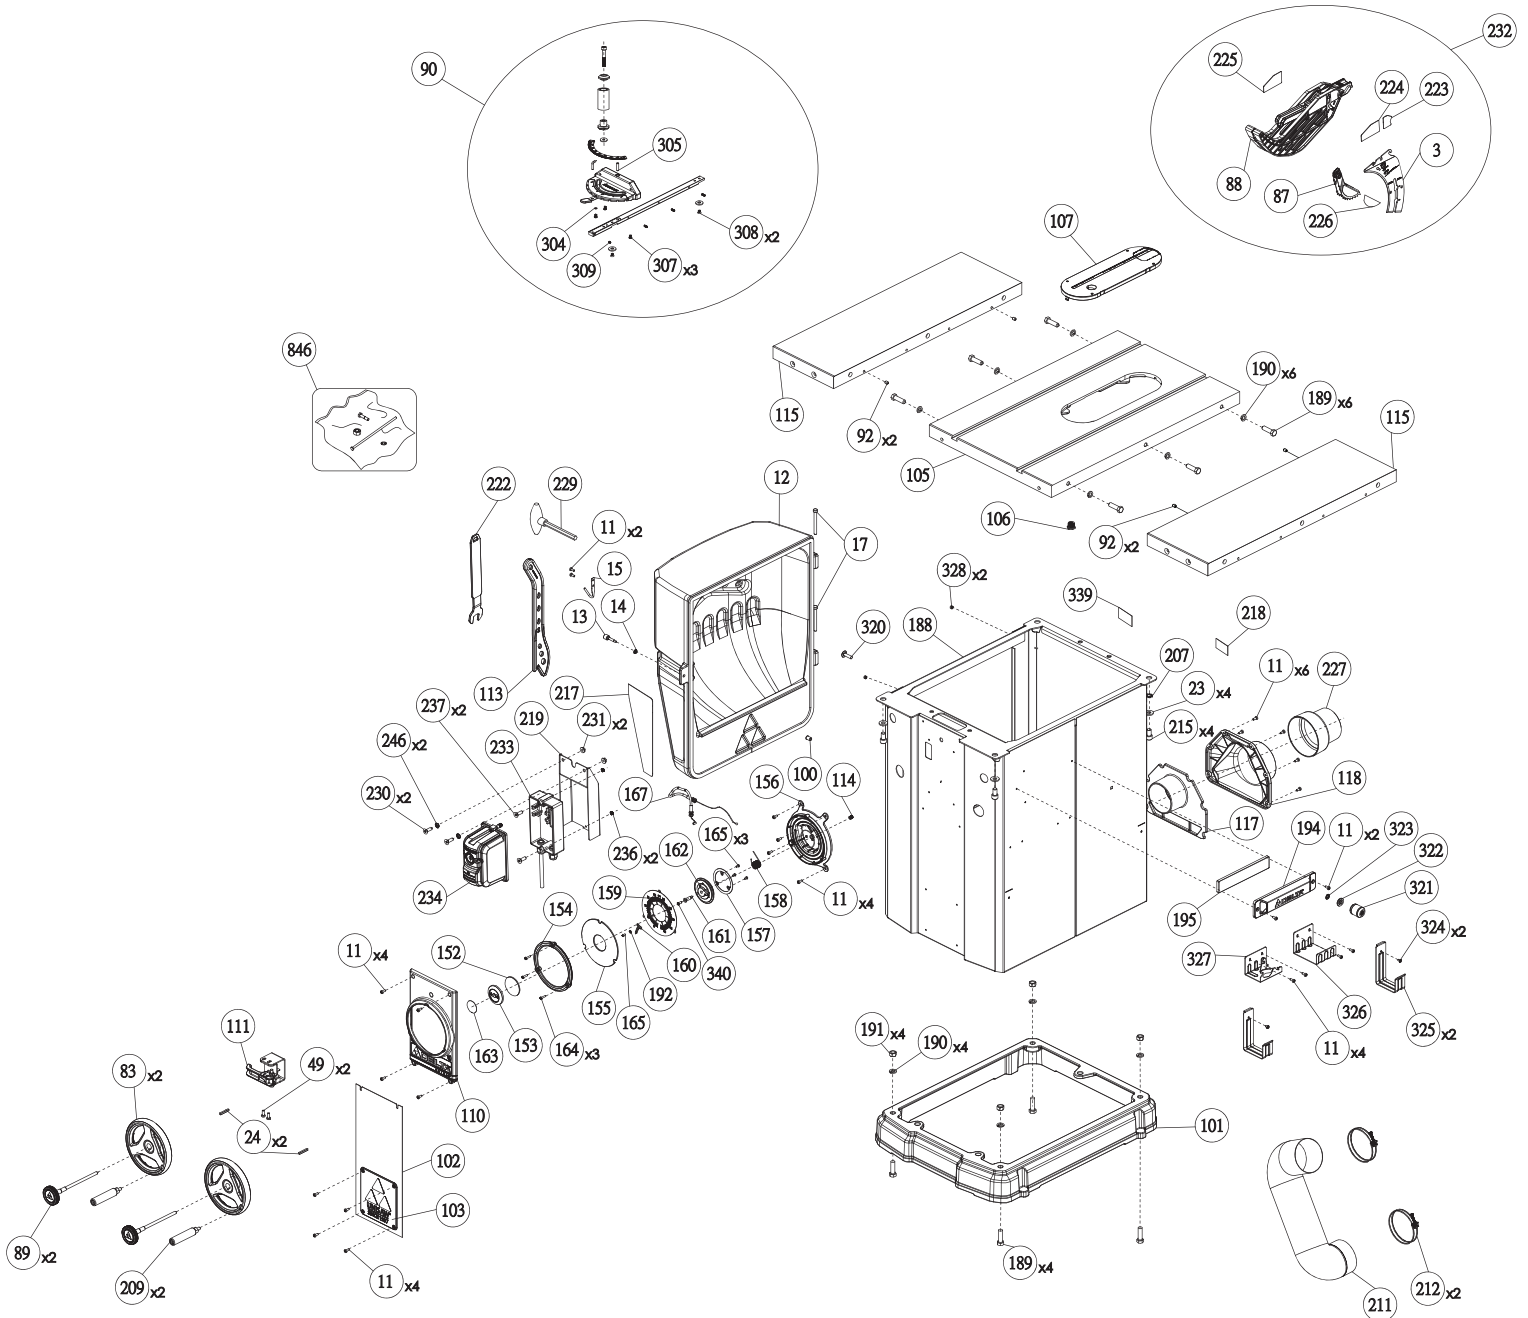

REPLACEMENT PARTS

ITEM #	DELTA PART #	DESCRIPTION	QTY			ITEM #	DELTA PART #	DESCRIPTION	QTY		
			L336T3	L352T3	L552T3				L336T3	L352T3	L552T3
1	A29330S	Motor Pulley	1	1	1	74	A23812S	Bevel Handle Shaft	1	1	1
2	A07415S	Steel Arm	1	1	1	75	A23813S	Handle Height Drive Shaft	1	1	1
3	DPEC006320	Riving Knife	1	1	1	76	A23814S	Blade Height Drive Shaft	1	1	1
4	A12906S	Motor Belt	2	2	2	77	A23815S	Bevel Gear Cover	1	1	1
5	A21522S	Rear Cast Bracket	1	1	1	78	A21521S	Spring Washer	3	3	3
6	A25120S	Dowel Pin	1	1	1	79	A24535S	Bevel Stop Lock	2	2	2
7	A23654S	Bevel Gear Drive	2	2	2	80	A23821S	Bevel Stop Assembly	2	2	2
8	A22575S	Bevel Gear	6	6	10	81	A27577S	Ball Bearing	4	4	4
9	A25417S	Gearbox Dust Cover Assembly	2	2	2	82	DPEC006327	Flange Nut	1	1	1
11	DPEC006357	Screw	31	31	31	83	A24963S	Hand Wheel Assembly	2	2	2
12	DPEC006321	Motor Cover Assembly	1	1	1	87	A28414S	Anti-Kickback Assembly	1	1	1
13	DPEC006322	Motor Cover Stud	1	1	1	88	DPEC006328	Blade Guard Assembly	1	1	1
14	A28088	Internal Retaining Ring	1	1	1	89	A24542S	Lock Knob Assembly	2	2	2
15	422350600001S	Steel Sheet Wrench Hook	1	1	1	90	DPEC006329	Miter Gauge Assembly	1	1	1
17	A25640S	Hinge Pin	2	2	2	91	**	Cup Set Screw	2	2	2
18	422040715001S	Steel Motor Pin	1	1	1	92	**	Flat Set Screw	4	4	4
20	422040795001S	Spring Clip	2	2	2	100	A25657S	Threaded Insert	1	1	1
21	A28989S	Retaining Ring	1	1	1	101	A21285S	Machine Base	1	1	1
23	904100312097S	Washer	5	5	5	102	DPEC001145	Front Panel	1	1	1
24	**	Square Key	2	2	2	103	A24958	Logo Panel	1	1	1
25	**	Square Key	1	1	1	105	DPEC006331	Cast Iron Table	1	1	1
26	A12915S	Arbor Lock Pin Assembly	1	1	1	106	A24518S	Leveling Foot	1	1	1
27	A09112S	Compression Spring	1	1	1	107	DPEC006332	Throat Plate Assembly	1	1	1
29	A10695S	Riving Knife Bracket Assembly	1	1	1	110	A22925S	Dashboard Assembly	1	1	1
30	389065-00S	External Retaining Ring	1	1	1	111	A24254S	Release Handle	1	1	1
31	902070207176S	Retainer Bearing Sleeve	1	1	1	113	389276-00	Push Stick	1	1	1
32	A28990S	External Retaining Ring	2	2	2	114	A26528S	Bushing	1	1	1
33	A26770S	Arbor Pulley	1	1	1	115	A22877S	Extension Wing	2	2	2
34	1086894S	Bearing	2	2	2	116	DPEC006333	3HP Single Phase Motor	1	1	---
35	**	Cone Set Screw	4	4	4	116	DPEC006360	5HP Single Phase Motor	---	---	---
36	**	Square Key	1	1	1	117	A27746S	Dust Port Baffle	1	1	1
37	A28988S	Special Hex Nut	1	1	1	118	A27748S	Dust Port Housing	1	1	1
38	DPEC006323	Riving Knife Alignment Assy.	1	1	1	119	A26340S	Grommet	2	2	2
39	A26412S	Torsion Spring	1	1	1	152	DPEC006358	O-Ring	1	1	1
40	DPEC006324	Arbor Shaft	1	1	1	153	A28343S	Lock Plate	1	1	1
41	928060207382S	Spring Washer	1	1	1	154	A25943S	Bevel Gauge Bezel	1	1	1
42	904151017147S	Internal Retaining Ring	2	2	2	155	A25942S	Bevel Gauge Cover	1	1	1
43	A24697S	Bevel Cable	1	1	1	156	A24692S	Bevel Gauge Housing	1	1	1
44	422041060004S	Arbor Shaft/Motor Bracket	1	1	1	157	A24534S	Cable Support Ring	1	1	1
45	A23648S	Trunnion Arm	1	1	1	158	A27085S	Bevel Gauge Return Spring	1	1	1
46	A25899S	Cable Support Bracket	1	1	1	159	A24324S	Bevel Gauge Scale	1	1	1
47	**	Screw	1	1	1	160	A24320S	Bevel Gauge Pointer	1	1	1
48	A20169S	Riving Knife Bolt	1	1	1	161	A24319S	Bevel Gauge Hub Pin	1	1	1
49	**	Pan Head Torx Screw	4	4	4	162	A24314S	Bevel Gauge Arbor Pulley	1	1	1
50	DPEC006355	Hex Nut	1	1	1	163	A24269S	Arbor Gauge Decorative Plate	1	1	1
51	A25908S	Eccentric Stop Assembly	1	1	1	164	**	Pan Head Plastic Torx Screw	3	3	3
52	**	Hex Nut	4	4	4	165	**	Pan Head Plastic Torx Screw	4	4	4
53	**	Lock Washer	5	5	5	167	A25900S	Bevel Gauge Cable	1	1	1
54	**	Hex Head Screw	5	5	5	188	DPEC006334	Cabinet Assembly	1	1	1
55	422400140011S	Motor Bracket	1	1	1	189	**	Hex Head Bolt	10	10	10
56	DPEC006325	Worm Gear	1	1	1	190	**	Lock Washer	10	10	10
56-1	DPEC006326	Height Adjustment Shaft	1	1	1	191	**	Hex Nut	5	5	5
61	**	45 Degree Fitting	2	2	2	192	**	Flat Washer	1	1	1
62	A23642S	Front Cast Bracket	1	1	1	194	A27727S	Miter Gauge Holder	1	1	1
63	A25653S	Spiral Retaining Ring	7	7	7	195	A27728S	Miter Gauge Plate	1	1	1
64	A25654S	Spiral Retaining Ring	1	1	1	196	928060114128S	Washer	2	2	2
67	**	Square Key	6	6	6	198	N066208S	Pin	1	1	1
71	A23644S	Driven Bevel Shaft	1	1	1	199	DPEC006335	Thrust Washer	5	5	5
72	N027311S	Bevel Worm Gear	1	1	1	200	A22922S	Thrust Roller	2	2	2
73	N029808S	Pin	2	2	2	201	N027978S	Scraper Bracket	1	1	1