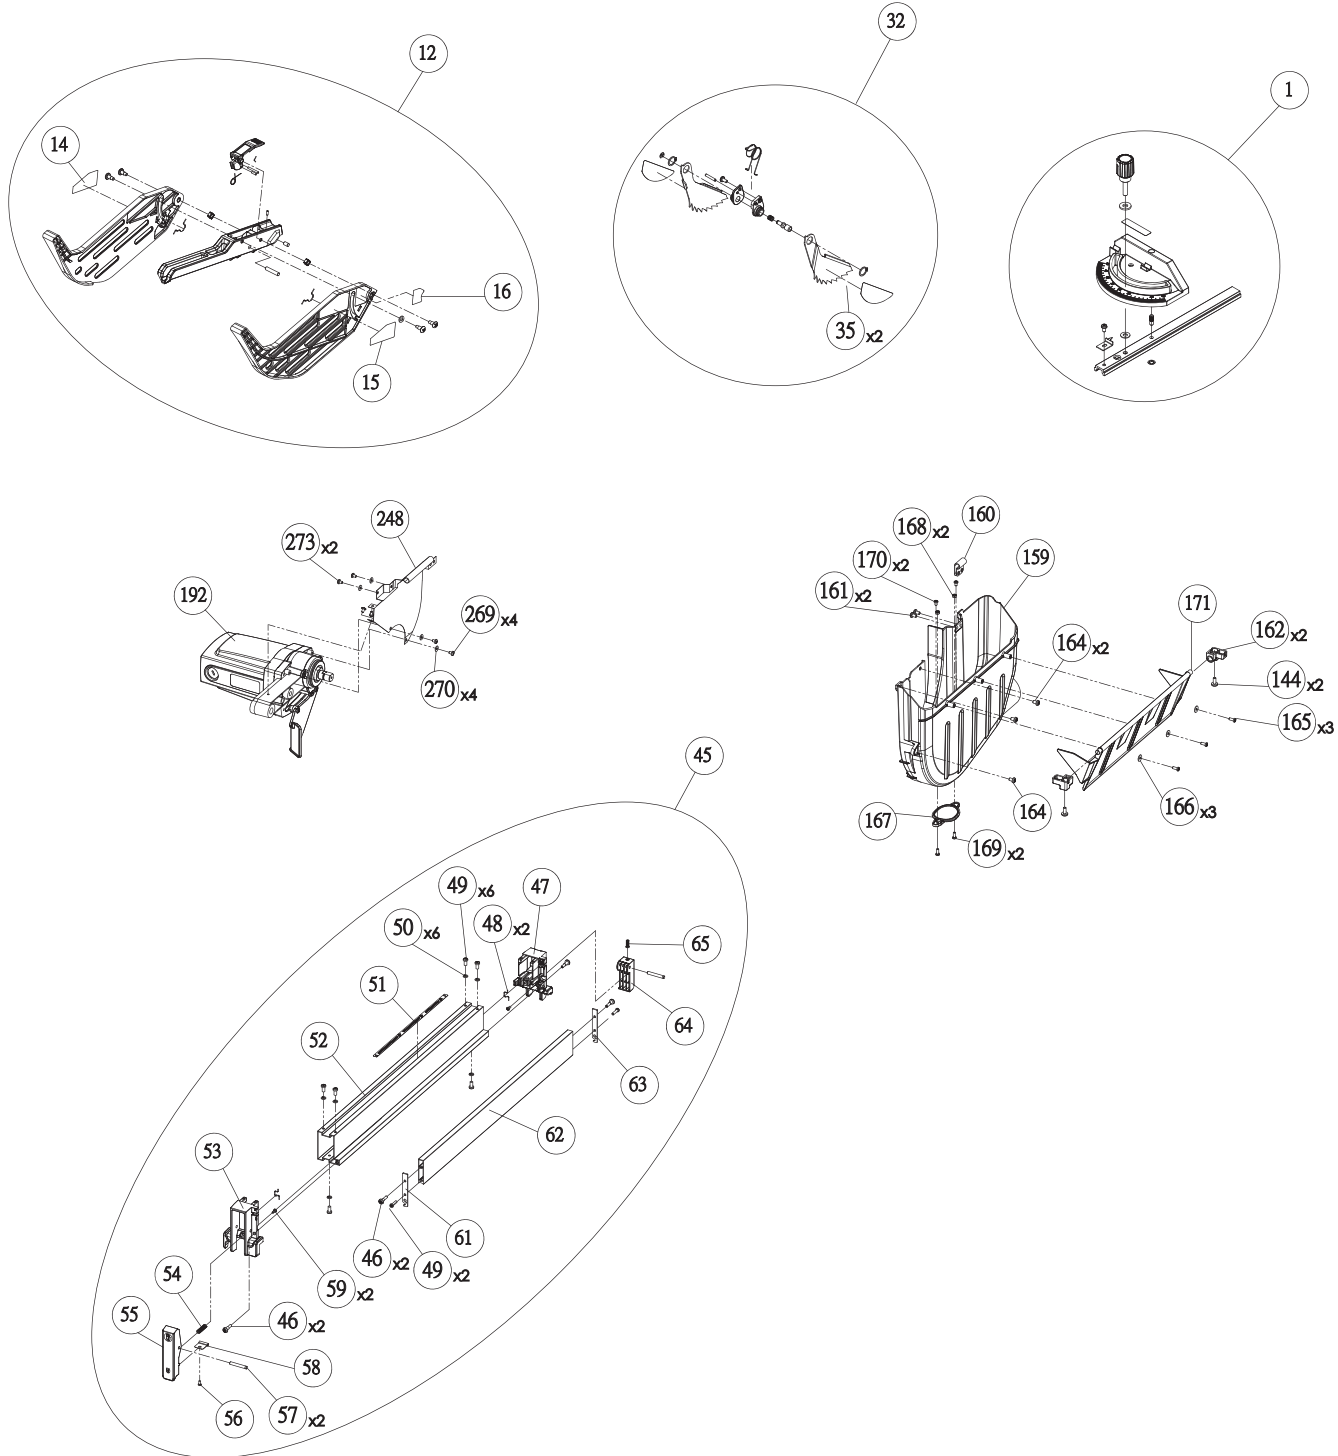

TS-58
PART #:DPEC006318
DATE: 03-31-2020
REVISED: 06-04-2020

MODEL S36-300T2

10" SHOPMASTER TABLE SAW

TS-58
PART #:DPEC006318
DATE: 03-31-2020
REVISED: 06-04-2020

MODEL S36-300T2

10" SHOPMASTER TABLE SAW

REPLACEMENT PARTS