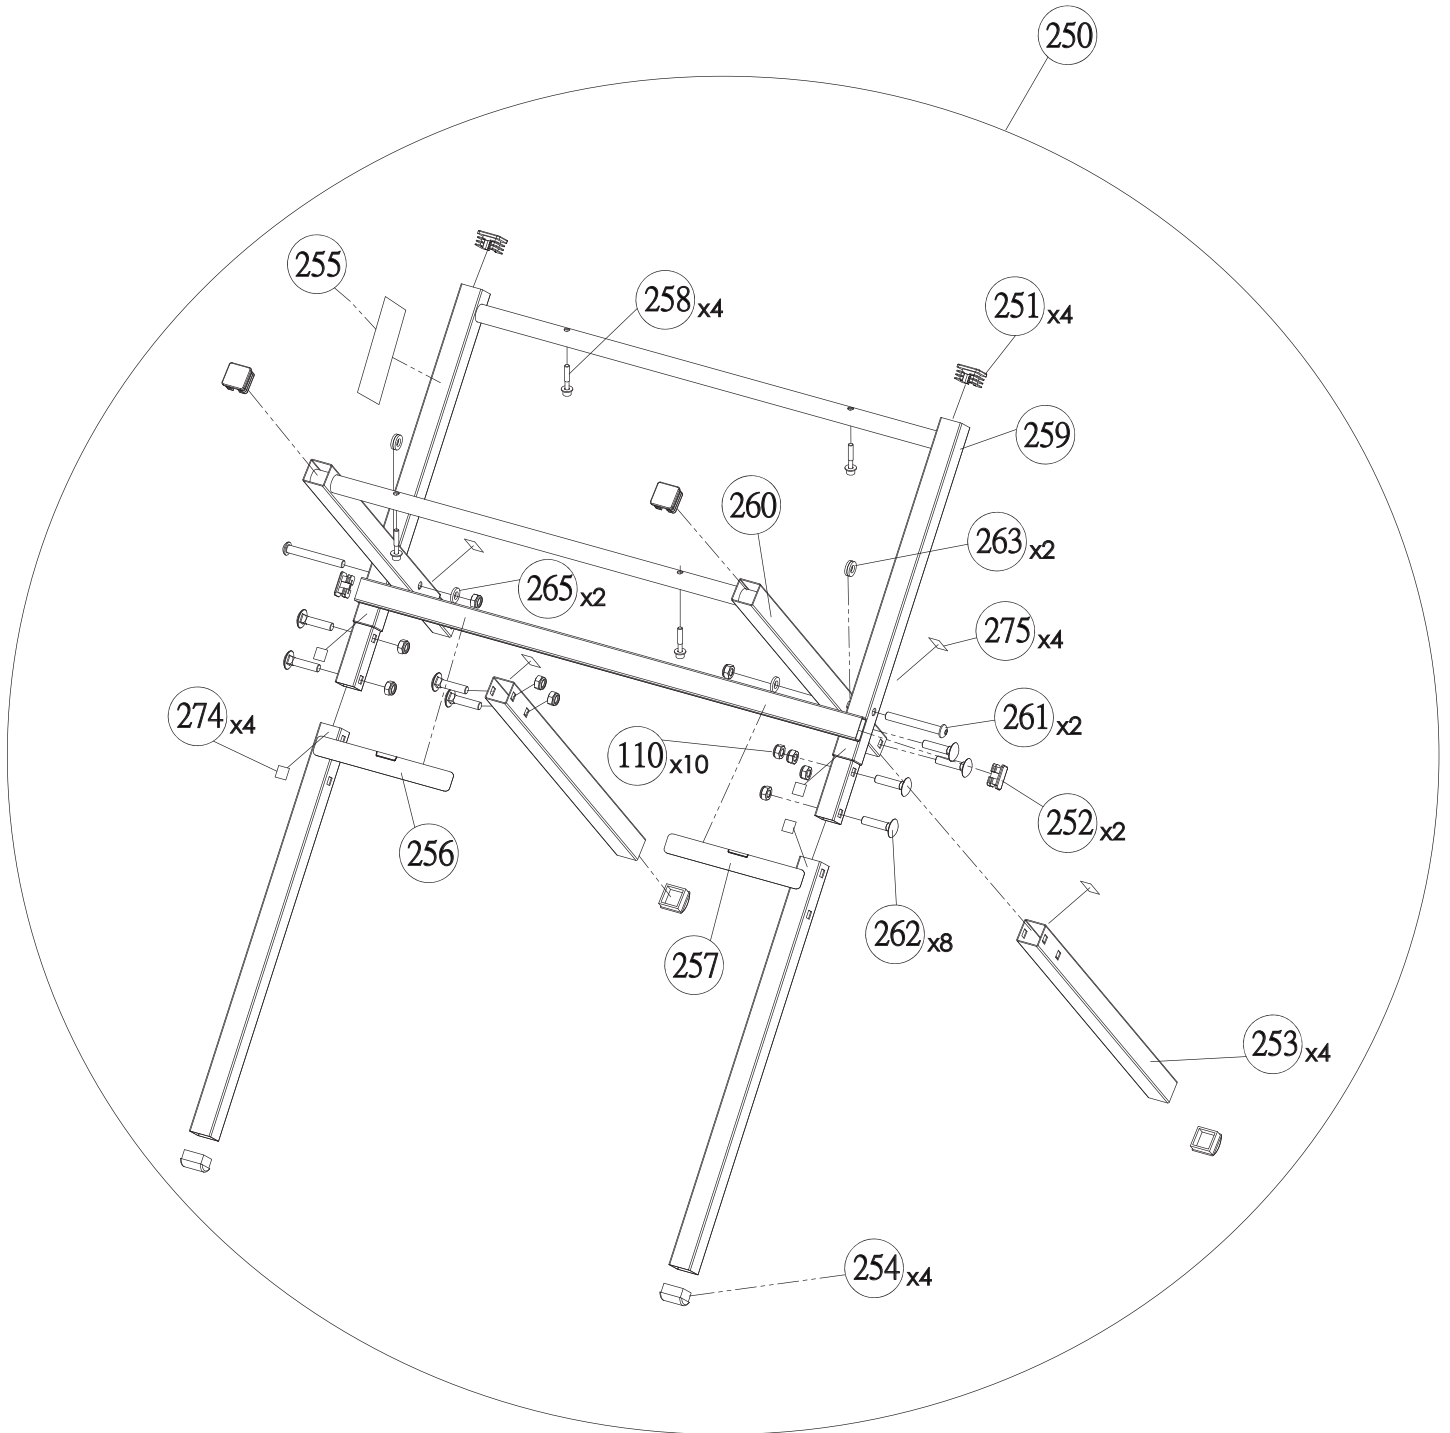

TS-58
PART #:DPEC006318
DATE: 03-31-2020
REVISED: 06-04-2020

MODEL S36-300T2

10" SHOPMASTER TABLE SAW

TS-58
PART #:DPEC006318
DATE: 03-31-2020
REVISED: 06-04-2020

MODEL S36-300T2

10" SHOPMASTER TABLE SAW

REPLACEMENT PARTS