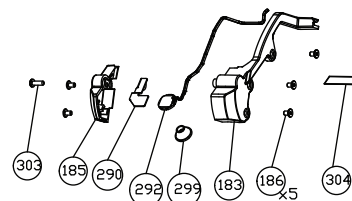

## REPLACEMENT PARTS

ITEM #	DELTA PART #	DESCRIPTION	QTY	ITEM #	DELTA PART #	DESCRIPTION	QTY
1	DPEC005365	Base	1	67	DPEC004940	Torx Shoulder Screw	1
2	DPEC005057	Miter Scale	1	70	***	Hex Nut M6	2
3	***	Screw T30 M6 X 20	2	71	DPEC005227	Bevel Adjustment Rod (short)	1
4	DPEC004692	No Hands Warning Icon Label	2	75	DPEC004946	Bevel Fixed Plate	1
5	DPEC005058	Wear Ring	1	76	***	Torx Self-Tap Screw M6 X 12	1
6	***	Flat Washer 8.2 X 20 X 1.5t	2	77	***	Set Screw M8 X 15	1
7	DPEC004902	Thrust Bearing	1	78	DPEC004947	Pivot Shaft	1
8	***	Lock Nut M8	1	80	DPEC005258	Pivot Support	1
9	***	Hex Socket Cap Screw M8 X 27.5	1	81	DPEC004950	Pivot Support Plate	1
10	DPEC004903	O-Ring	1	82	DPEC004951	Bevel Cam Holder	1
11	***	Blade Wrench	1	83	DPEC004952	Bevel Cam	1
12	DPEC004904	Wrench Mount Plate	1	84	DPEC004953	Wear Ring	1
13	***	Torx Self-Tap Screw M4 X 16	2	85	***	Flat Washer 9 X 14 X 0.5t	2
14	DPEC005059	Fence	1	86	DPEC004954	Bevel Cam Spring	1
15	DPEC004906	Stop Block	2	87	***	Torx Screw M4 X 13	1
16	DPEC004907	Flat Head Shoulder Screw M4 X 16	2	88	DPEC004955	Bevel Position Shaft Fixed Plate	1
17	***	Wave Washer 5.4 X 9.0 X 3t	3	89	DPEC004956	Bevel Position Shaft	1
18	DPEC005060	Sliding Fence (left)	1	90	DPEC004957	Position Shaft Spring	1
19	DPEC005061	Sliding Fence (right)	1	91	DPEC004958	Sleeve	1
20	***	Flat Head Torx Screw M8 X 25	4	92	DPEC004959	Pin 4 X 14.5	1
21	DPEC004697	Sliding Fence Warning Label	2	93	***	Torx Self-Tap Screw M4 X 6	2
22	DPEC004910	Sliding Fence Knob	2	94	***	Torx Self-Tap Screw M4 X 13 w/ washer	3
23	DPEC004911	Rear Stop Block	1	95	***	Flat Washer 8 X 12 X 1t	2
24	DPEC004912	Torx Shoulder Screw M4 X 20	1	96	DPEC004960	Bevel Cam Shaft	1
25	DPEC005366	Table	1	97	DPEC004961	Bevel Latch Lever	2
26	DPEC005063	Throat Plate (left)	1	102	DPEC004962	Bevel Pointer (left)	1
27	***	Torx Self-Tap Screw M4 X 10	10	103	DPEC004963	Bevel Pointer (right)	1
28	DPEC004916	Miter Pointer	1	104	DPEC004964	Shoulder Screw M5 X 12	2
29	DPEC004917	Fixed Plate	1	107	DPEC004969	Stopper	2
30	***	Torx Self-Tap Screw M6 X 16	6	108	DPEC004232	Wire Clamp	1
31	DPEC005065	Button Pressing Plate	1	109	DPEC004965	Wire Clamp Holder	1
32	DPEC004919	Pressing Plate (small)	2	110	***	Torx Self-Tap Screw M4 X 20	2
33	DPEC004920	Up/Down Knob	1	111	DPEC005070	Ball Bearing	4
34	DPEC004921	Pin 4 X 20	1	112	DPEC005261	Spacer	4
35	DPEC005066	Connection Plate	2	113	DPEC004968	Glide Torsion Spring	2
36	DPEC004923	Knob Pin 4 X 40	1	114	DPEC004970	Front Axial Glide (right)	1
37	DPEC004924	Fixed Holder	1	115	DPEC004971	Front Axial Glide (left)	1
38	DPEC004925	Compression Spring	1	116	DPEC004972	Rear Axial Glide (right)	1
39	DPEC004926	Shoulder Screw	1	117	DPEC004973	Rear Axial Glide (left)	1
42	DPEC004928	Cam (moveable)	1	118	DPEC005259	Fixed Sleeve	4
43	DPEC004929	Spring Pin 4 X 14	1	119	DPEC005260	Fixed Shaft	4
44	***	Flat Washer 12 X 25 X 2t	1	120	DPEC004985	Glide Stopper	2
45	DPEC005068	Cam (fixed)	1	121	***	Torx Screw M4 X 12	4
46	***	Hex Socket Cap Screw M4 X 25	1	122	***	Flat Head Torx Screw M8 X 17.5	4
47	***	Flat Washer 8 X 14 X 0.25t	2	123	DPEC005070	Ball Bearing	8
48	DPEC004931	Miter Torsion Spring	1	124	DPEC005262	Fixed Shaft	2
49	DPEC004932	Copper Sleeve	1	125	DPEC005263	Spacer (short)	2
50	DPEC004933	Miter Fixed Handle	1	126	DPEC004978	Hex Cap Screw M8 X 20 (top M5 X 10)	2
53	DPEC004934	Pressing Plate (large)	1	127	***	Set Screw M8 X 10	2
54	***	Torx Self-Tap Screw M4 X 8	8	128	DPEC004989	Tight Adjust ment Plate	2
55	DPEC004935	Miter Shaft	1	129	***	Flat Washer 5 X 16	2
56	DPEC004936	Compression Spring	1	130	DPEC004623	Clamp	4
57	DPEC004654	E-Ring E-7	2	131	***	Torx Screw M5 X 12	1
58	DPEC004937	Bevel Lock Handle	1	132	DPEC005367	Trunnion	1
60	DPEC005220	Bevel Lock Shaft	1	133	DPEC004980	Glide Rotating Shaft	1
61	DPEC005255	Bevel Adjustment Rod	1	134	DPEC004991	Torsion Plate	2
63	DPEC003526	Compression Spring	1	135	DPEC004983	Arm Stop Pin	1
64	***	Flat Washer 7 X 10 X 1t	1	136	DPEC004984	O-ring P6	1
65	DPEC004943	Pressing Plate	2	137	DPEC004261	Link Arm Sleeve	2
66	DPEC005257	Pressing Plate (small)	1	139	***	Torx Screw M5 X 25	2