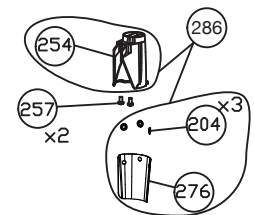

## REPLACEMENT PARTS

ITEM #	DELTA PART #	DESCRIPTION	QTY	ITEM #	DELTA PART #	DESCRIPTION	QTY
1	DPEC005365	Base	1	67	DPEC004940	Torx Shoulder Screw	1
2	DPEC005057	Miter Scale	1	70	***	Hex Nut M6	2
3	***	Screw T30 M6 X 20	2	71	DPEC005227	Bevel Adjustment Rod (short)	1
4	DPEC004692	No Hands Warning Icon Label	2	75	DPEC004946	Bevel Fixed Plate	1
5	DPEC005058	Wear Ring	1	76	***	Torx Self-Tap Screw M6 X 12	1
6	***	Flat Washer 8.2 X 20 X 1.5t	2	77	***	Set Screw M8 X 15	1
7	DPEC004902	Thrust Bearing	1	78	DPEC004947	Pivot Shaft	1
8	***	Lock Nut M8	1	80	DPEC005258	Pivot Support	1
9	***	Hex Socket Cap Screw M8 X 27.5	1	81	DPEC004950	Pivot Support Plate	1
10	DPEC004903	O-Ring	1	82	DPEC004951	Bevel Cam Holder	1
11	***	Blade Wrench	1	83	DPEC004952	Bevel Cam	1
12	DPEC004904	Wrench Mount Plate	1	84	DPEC004953	Wear Ring	1
13	***	Torx Self-Tap Screw M4 X 16	2	85	***	Flat Washer 9 X 14 X 0.5t	2
14	DPEC005059	Fence	1	86	DPEC004954	Bevel Cam Spring	1
15	DPEC004906	Stop Block	2	87	***	Torx Screw M4 X 13	1
16	DPEC004907	Flat Head Shoulder Screw M4 X 16	2	88	DPEC004955	Bevel Position Shaft Fixed Plate	1
17	***	Wave Washer 5.4 X 9.0 X 3t	3	89	DPEC004956	Bevel Position Shaft	1
18	DPEC005060	Sliding Fence (left)	1	90	DPEC004957	Position Shaft Spring	1
19	DPEC005061	Sliding Fence (right)	1	91	DPEC004958	Sleeve	1
20	***	Flat Head Torx Screw M8 X 25	4	92	DPEC004959	Pin 4 X 14.5	1
21	DPEC004697	Sliding Fence Warning Label	2	93	***	Torx Self-Tap Screw M4 X 6	2
22	DPEC004910	Sliding Fence Knob	2	94	***	Torx Self-Tap Screw M4 X 13 w/ washer	3
23	DPEC004911	Rear Stop Block	1	95	***	Flat Washer 8 X 12 X 1t	2
24	DPEC004912	Torx Shoulder Screw M4 X 20	1	96	DPEC004960	Bevel Cam Shaft	1
25	DPEC005366	Table	1	97	DPEC004961	Bevel Latch Lever	2
26	DPEC005063	Throat Plate (left)	1	102	DPEC004962	Bevel Pointer (left)	1
27	***	Torx Self-Tap Screw M4 X 10	10	103	DPEC004963	Bevel Pointer (right)	1
28	DPEC004916	Miter Pointer	1	104	DPEC004964	Shoulder Screw M5 X 12	2
29	DPEC004917	Fixed Plate	1	107	DPEC004969	Stopper	2
30	***	Torx Self-Tap Screw M6 X 16	6	108	DPEC004232	Wire Clamp	1
31	DPEC005065	Button Pressing Plate	1	109	DPEC004965	Wire Clamp Holder	1
32	DPEC004919	Pressing Plate (small)	2	110	***	Torx Self-Tap Screw M4 X 20	2
33	DPEC004920	Up/Down Knob	1	111	DPEC005070	Ball Bearing	4
34	DPEC004921	Pin 4 X 20	1	112	DPEC005261	Spacer	4
35	DPEC005066	Connection Plate	2	113	DPEC004968	Glide Torsion Spring	2
36	DPEC004923	Knob Pin 4 X 40	1	114	DPEC004970	Front Axial Glide (right)	1
37	DPEC004924	Fixed Holder	1	115	DPEC004971	Front Axial Glide (left)	1
38	DPEC004925	Compression Spring	1	116	DPEC004972	Rear Axial Glide (right)	1
39	DPEC004926	Shoulder Screw	1	117	DPEC004973	Rear Axial Glide (left)	1
42	DPEC004928	Cam (moveable)	1	118	DPEC005259	Fixed Sleeve	4
43	DPEC004929	Spring Pin 4 X 14	1	119	DPEC005260	Fixed Shaft	4
44	***	Flat Washer 12 X 25 X 2t	1	120	DPEC004985	Glide Stopper	2
45	DPEC005068	Cam (fixed)	1	121	***	Torx Screw M4 X 12	4
46	***	Hex Socket Cap Screw M4 X 25	1	122	***	Flat Head Torx Screw M8 X 17.5	4
47	***	Flat Washer 8 X 14 X 0.25t	2	123	DPEC005070	Ball Bearing	8
48	DPEC004931	Miter Torsion Spring	1	124	DPEC005262	Fixed Shaft	2
49	DPEC004932	Copper Sleeve	1	125	DPEC005263	Spacer (short)	2
50	DPEC004933	Miter Fixed Handle	1	126	DPEC004978	Hex Cap Screw M8 X 20 (top M5 X 10)	2
53	DPEC004934	Pressing Plate (large)	1	127	***	Set Screw M8 X 10	2
54	***	Torx Self-Tap Screw M4 X 8	8	128	DPEC004989	Tight Adjust ment Plate	2
55	DPEC004935	Miter Shaft	1	129	***	Flat Washer 5 X 16	2
56	DPEC004936	Compression Spring	1	130	DPEC004623	Clamp	4
57	DPEC004654	E-Ring E-7	2	131	***	Torx Screw M5 X 12	1
58	DPEC004937	Bevel Lock Handle	1	132	DPEC005367	Trunnion	1
60	DPEC005220	Bevel Lock Shaft	1	133	DPEC004980	Glide Rotating Shaft	1
61	DPEC005255	Bevel Adjustment Rod	1	134	DPEC004991	Torsion Plate	2
63	DPEC003526	Compression Spring	1	135	DPEC004983	Arm Stop Pin	1
64	***	Flat Washer 7 X 10 X 1t	1	136	DPEC004984	O-ring P6	1
65	DPEC004943	Pressing Plate	2	137	DPEC004261	Link Arm Sleeve	2
66	DPEC005257	Pressing Plate (small)	1	139	***	Torx Screw M5 X 25	2