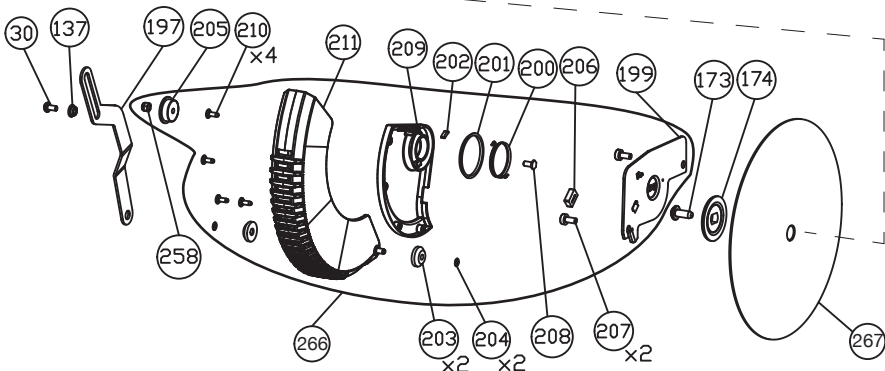

## REPLACEMENT PARTS

ITEM #	DELTA PART #	DESCRIPTION	QTY	ITEM #	DELTA PART #	DESCRIPTION	QTY
1	DPEC005365	Base	1	67	DPEC004940	Torx Shoulder Screw	1
2	DPEC005057	Miter Scale	1	70	***	Hex Nut M6	2
3	***	Screw T30 M6 X 20	2	71	DPEC005227	Bevel Adjustment Rod (short)	1
4	DPEC004692	No Hands Warning Icon Label	2	75	DPEC004946	Bevel Fixed Plate	1
5	DPEC005058	Wear Ring	1	76	***	Torx Self-Tap Screw M6 X 12	1
6	***	Flat Washer 8.2 X 20 X 1.5t	2	77	***	Set Screw M8 X 15	1
7	DPEC004902	Thrust Bearing	1	78	DPEC004947	Pivot Shaft	1
8	***	Lock Nut M8	1	80	DPEC005258	Pivot Support	1
9	***	Hex Socket Cap Screw M8 X 27.5	1	81	DPEC004950	Pivot Support Plate	1
10	DPEC004903	O-Ring	1	82	DPEC004951	Bevel Cam Holder	1
11	***	Blade Wrench	1	83	DPEC004952	Bevel Cam	1
12	DPEC004904	Wrench Mount Plate	1	84	DPEC004953	Wear Ring	1
13	***	Torx Self-Tap Screw M4 X 16	2	85	***	Flat Washer 9 X 14 X 0.5t	2
14	DPEC005059	Fence	1	86	DPEC004954	Bevel Cam Spring	1
15	DPEC004906	Stop Block	2	87	***	Torx Screw M4 X 13	1
16	DPEC004907	Flat Head Shoulder Screw M4 X 16	2	88	DPEC004955	Bevel Position Shaft Fixed Plate	1
17	***	Wave Washer 5.4 X 9.0 X 3t	3	89	DPEC004956	Bevel Position Shaft	1
18	DPEC005060	Sliding Fence (left)	1	90	DPEC004957	Position Shaft Spring	1
19	DPEC005061	Sliding Fence (right)	1	91	DPEC004958	Sleeve	1
20	***	Flat Head Torx Screw M8 X 25	4	92	DPEC004959	Pin 4 X 14.5	1
21	DPEC004697	Sliding Fence Warning Label	2	93	***	Torx Self-Tap Screw M4 X 6	2
22	DPEC004910	Sliding Fence Knob	2	94	***	Torx Self-Tap Screw M4 X 13 w/ washer	3
23	DPEC004911	Rear Stop Block	1	95	***	Flat Washer 8 X 12 X 1t	2
24	DPEC004912	Torx Shoulder Screw M4 X 20	1	96	DPEC004960	Bevel Cam Shaft	1
25	DPEC005366	Table	1	97	DPEC004961	Bevel Latch Lever	2
26	DPEC005063	Throat Plate (left)	1	102	DPEC004962	Bevel Pointer (left)	1
27	***	Torx Self-Tap Screw M4 X 10	10	103	DPEC004963	Bevel Pointer (right)	1
28	DPEC004916	Miter Pointer	1	104	DPEC004964	Shoulder Screw M5 X 12	2
29	DPEC004917	Fixed Plate	1	107	DPEC004969	Stopper	2
30	***	Torx Self-Tap Screw M6 X 16	6	108	DPEC004232	Wire Clamp	1
31	DPEC005065	Button Pressing Plate	1	109	DPEC004965	Wire Clamp Holder	1
32	DPEC004919	Pressing Plate (small)	2	110	***	Torx Self-Tap Screw M4 X 20	2
33	DPEC004920	Up/Down Knob	1	111	DPEC005070	Ball Bearing	4
34	DPEC004921	Pin 4 X 20	1	112	DPEC005261	Spacer	4
35	DPEC005066	Connection Plate	2	113	DPEC004968	Glide Torsion Spring	2
36	DPEC004923	Knob Pin 4 X 40	1	114	DPEC004970	Front Axial Glide (right)	1
37	DPEC004924	Fixed Holder	1	115	DPEC004971	Front Axial Glide (left)	1
38	DPEC004925	Compression Spring	1	116	DPEC004972	Rear Axial Glide (right)	1
39	DPEC004926	Shoulder Screw	1	117	DPEC004973	Rear Axial Glide (left)	1
42	DPEC004928	Cam (moveable)	1	118	DPEC005259	Fixed Sleeve	4
43	DPEC004929	Spring Pin 4 X 14	1	119	DPEC005260	Fixed Shaft	4
44	***	Flat Washer 12 X 25 X 2t	1	120	DPEC004985	Glide Stopper	2
45	DPEC005068	Cam (fixed)	1	121	***	Torx Screw M4 X 12	4
46	***	Hex Socket Cap Screw M4 X 25	1	122	***	Flat Head Torx Screw M8 X 17.5	4
47	***	Flat Washer 8 X 14 X 0.25t	2	123	DPEC005070	Ball Bearing	8
48	DPEC004931	Miter Torsion Spring	1	124	DPEC005262	Fixed Shaft	2
49	DPEC004932	Copper Sleeve	1	125	DPEC005263	Spacer (short)	2
50	DPEC004933	Miter Fixed Handle	1	126	DPEC004978	Hex Cap Screw M8 X 20 (top M5 X 10)	2
53	DPEC004934	Pressing Plate (large)	1	127	***	Set Screw M8 X 10	2
54	***	Torx Self-Tap Screw M4 X 8	8	128	DPEC004989	Tight Adjust ment Plate	2
55	DPEC004935	Miter Shaft	1	129	***	Flat Washer 5 X 16	2
56	DPEC004936	Compression Spring	1	130	DPEC004623	Clamp	4
57	DPEC004654	E-Ring E-7	2	131	***	Torx Screw M5 X 12	1
58	DPEC004937	Bevel Lock Handle	1	132	DPEC005367	Trunnion	1
60	DPEC005220	Bevel Lock Shaft	1	133	DPEC004980	Glide Rotating Shaft	1
61	DPEC005255	Bevel Adjustment Rod	1	134	DPEC004991	Torsion Plate	2
63	DPEC003526	Compression Spring	1	135	DPEC004983	Arm Stop Pin	1
64	***	Flat Washer 7 X 10 X 1t	1	136	DPEC004984	O-ring P6	1
65	DPEC004943	Pressing Plate	2	137	DPEC004261	Link Arm Sleeve	2
66	DPEC005257	Pressing Plate (small)	1	139	***	Torx Screw M5 X 25	2