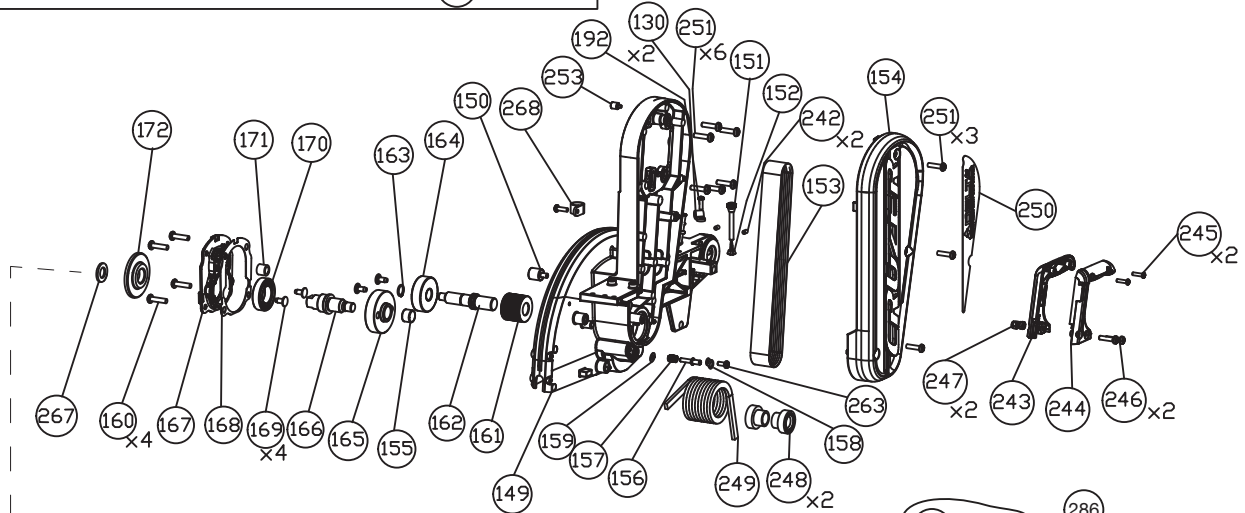

## REPLACEMENT PARTS

ITEM #	DELTA PART #	DESCRIPTION	QTY	ITEM #	DELTA PART #	DESCRIPTION	QTY
1	DPEC005365	Base	1	67	DPEC004940	Torx Shoulder Screw	1
2	DPEC005057	Miter Scale	1	70	***	Hex Nut M6	2
3	***	Screw T30 M6 X 20	2	71	DPEC005227	Bevel Adjustment Rod (short)	1
4	DPEC004692	No Hands Warning Icon Label	2	75	DPEC004946	Bevel Fixed Plate	1
5	DPEC005058	Wear Ring	1	76	***	Torx Self-Tap Screw M6 X 12	1
6	***	Flat Washer 8.2 X 20 X 1.5t	2	77	***	Set Screw M8 X 15	1
7	DPEC004902	Thrust Bearing	1	78	DPEC004947	Pivot Shaft	1
8	***	Lock Nut M8	1	80	DPEC005258	Pivot Support	1
9	***	Hex Socket Cap Screw M8 X 27.5	1	81	DPEC004950	Pivot Support Plate	1
10	DPEC004903	O-Ring	1	82	DPEC004951	Bevel Cam Holder	1
11	***	Blade Wrench	1	83	DPEC004952	Bevel Cam	1
12	DPEC004904	Wrench Mount Plate	1	84	DPEC004953	Wear Ring	1
13	***	Torx Self-Tap Screw M4 X 16	2	85	***	Flat Washer 9 X 14 X 0.5t	2
14	DPEC005059	Fence	1	86	DPEC004954	Bevel Cam Spring	1
15	DPEC004906	Stop Block	2	87	***	Torx Screw M4 X 13	1
16	DPEC004907	Flat Head Shoulder Screw M4 X 16	2	88	DPEC004955	Bevel Position Shaft Fixed Plate	1
17	***	Wave Washer 5.4 X 9.0 X 3t	3	89	DPEC004956	Bevel Position Shaft	1
18	DPEC005060	Sliding Fence (left)	1	90	DPEC004957	Position Shaft Spring	1
19	DPEC005061	Sliding Fence (right)	1	91	DPEC004958	Sleeve	1
20	***	Flat Head Torx Screw M8 X 25	4	92	DPEC004959	Pin 4 X 14.5	1
21	DPEC004697	Sliding Fence Warning Label	2	93	***	Torx Self-Tap Screw M4 X 6	2
22	DPEC004910	Sliding Fence Knob	2	94	***	Torx Self-Tap Screw M4 X 13 w/ washer	3
23	DPEC004911	Rear Stop Block	1	95	***	Flat Washer 8 X 12 X 1t	2
24	DPEC004912	Torx Shoulder Screw M4 X 20	1	96	DPEC004960	Bevel Cam Shaft	1
25	DPEC005366	Table	1	97	DPEC004961	Bevel Latch Lever	2
26	DPEC005063	Throat Plate (left)	1	102	DPEC004962	Bevel Pointer (left)	1
27	***	Torx Self-Tap Screw M4 X 10	10	103	DPEC004963	Bevel Pointer (right)	1
28	DPEC004916	Miter Pointer	1	104	DPEC004964	Shoulder Screw M5 X 12	2
29	DPEC004917	Fixed Plate	1	107	DPEC004969	Stopper	2
30	***	Torx Self-Tap Screw M6 X 16	6	108	DPEC004232	Wire Clamp	1
31	DPEC005065	Button Pressing Plate	1	109	DPEC004965	Wire Clamp Holder	1
32	DPEC004919	Pressing Plate (small)	2	110	***	Torx Self-Tap Screw M4 X 20	2
33	DPEC004920	Up/Down Knob	1	111	DPEC005070	Ball Bearing	4
34	DPEC004921	Pin 4 X 20	1	112	DPEC005261	Spacer	4
35	DPEC005066	Connection Plate	2	113	DPEC004968	Glide Torsion Spring	2
36	DPEC004923	Knob Pin 4 X 40	1	114	DPEC004970	Front Axial Glide (right)	1
37	DPEC004924	Fixed Holder	1	115	DPEC004971	Front Axial Glide (left)	1
38	DPEC004925	Compression Spring	1	116	DPEC004972	Rear Axial Glide (right)	1
39	DPEC004926	Shoulder Screw	1	117	DPEC004973	Rear Axial Glide (left)	1
42	DPEC004928	Cam (moveable)	1	118	DPEC005259	Fixed Sleeve	4
43	DPEC004929	Spring Pin 4 X 14	1	119	DPEC005260	Fixed Shaft	4
44	***	Flat Washer 12 X 25 X 2t	1	120	DPEC004985	Glide Stopper	2
45	DPEC005068	Cam (fixed)	1	121	***	Torx Screw M4 X 12	4
46	***	Hex Socket Cap Screw M4 X 25	1	122	***	Flat Head Torx Screw M8 X 17.5	4
47	***	Flat Washer 8 X 14 X 0.25t	2	123	DPEC005070	Ball Bearing	8
48	DPEC004931	Miter Torsion Spring	1	124	DPEC005262	Fixed Shaft	2
49	DPEC004932	Copper Sleeve	1	125	DPEC005263	Spacer (short)	2
50	DPEC004933	Miter Fixed Handle	1	126	DPEC004978	Hex Cap Screw M8 X 20 (top M5 X 10)	2
53	DPEC004934	Pressing Plate (large)	1	127	***	Set Screw M8 X 10	2
54	***	Torx Self-Tap Screw M4 X 8	8	128	DPEC004989	Tight Adjust ment Plate	2
55	DPEC004935	Miter Shaft	1	129	***	Flat Washer 5 X 16	2
56	DPEC004936	Compression Spring	1	130	DPEC004623	Clamp	4
57	DPEC004654	E-Ring E-7	2	131	***	Torx Screw M5 X 12	1
58	DPEC004937	Bevel Lock Handle	1	132	DPEC005367	Trunnion	1
60	DPEC005220	Bevel Lock Shaft	1	133	DPEC004980	Glide Rotating Shaft	1
61	DPEC005255	Bevel Adjustment Rod	1	134	DPEC004991	Torsion Plate	2
63	DPEC003526	Compression Spring	1	135	DPEC004983	Arm Stop Pin	1
64	***	Flat Washer 7 X 10 X 1t	1	136	DPEC004984	O-ring P6	1
65	DPEC004943	Pressing Plate	2	137	DPEC004261	Link Arm Sleeve	2
66	DPEC005257	Pressing Plate (small)	1	139	***	Torx Screw M5 X 25	2