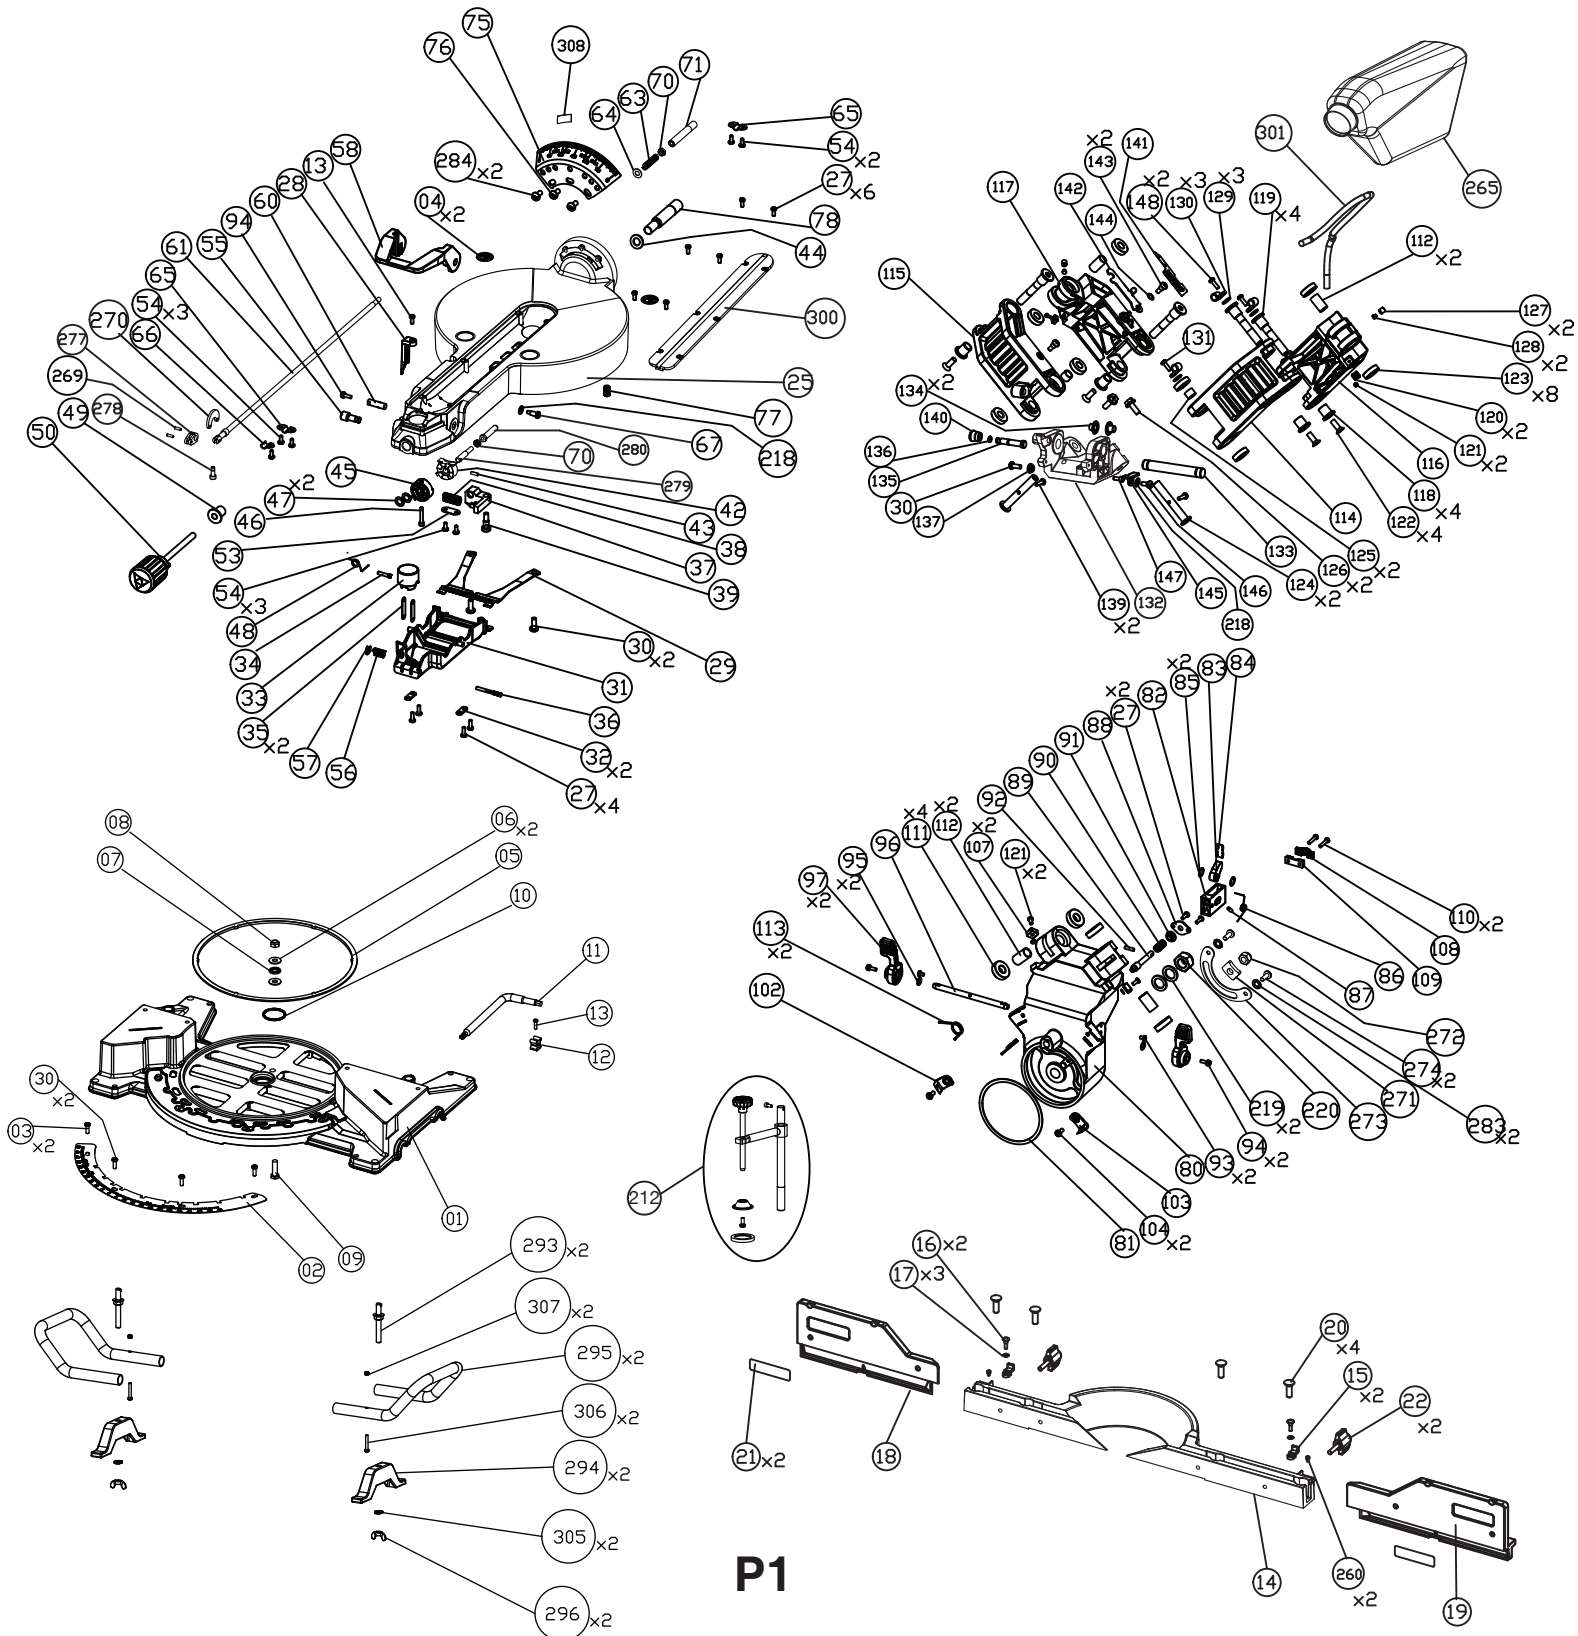

26-2251 12" Sliding Cruiser Miter Saw