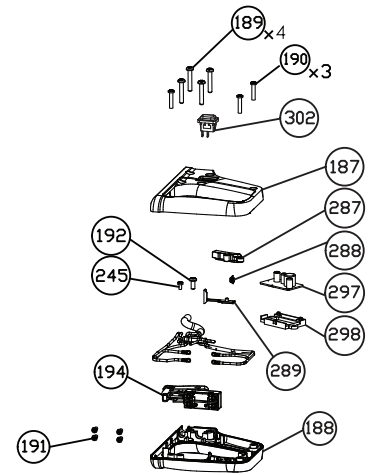

## REPLACEMENT PARTS

ITEM #	DELTA PART #	DESCRIPTION	QTY	ITEM #	DELTA PART #	DESCRIPTION	QTY
1	DPEC005365	Base	1	67	DPEC004940	Torx Shoulder Screw	1
2	DPEC005057	Miter Scale	1	70	***	Hex Nut M6	2
3	***	Screw T30 M6 X 20	2	71	DPEC005227	Bevel Adjustment Rod (short)	1
4	DPEC004692	No Hands Warning Icon Label	2	75	DPEC004946	Bevel Fixed Plate	1
5	DPEC005058	Wear Ring	1	76	***	Torx Self-Tap Screw M6 X 12	1
6	***	Flat Washer 8.2 X 20 X 1.5t	2	77	***	Set Screw M8 X 15	1
7	DPEC004902	Thrust Bearing	1	78	DPEC004947	Pivot Shaft	1
8	***	Lock Nut M8	1	80	DPEC005258	Pivot Support	1
9	***	Hex Socket Cap Screw M8 X 27.5	1	81	DPEC004950	Pivot Support Plate	1
10	DPEC004903	O-Ring	1	82	DPEC004951	Bevel Cam Holder	1
11	***	Blade Wrench	1	83	DPEC004952	Bevel Cam	1
12	DPEC004904	Wrench Mount Plate	1	84	DPEC004953	Wear Ring	1
13	***	Torx Self-Tap Screw M4 X 16	2	85	***	Flat Washer 9 X 14 X 0.5t	2
14	DPEC005059	Fence	1	86	DPEC004954	Bevel Cam Spring	1
15	DPEC004906	Stop Block	2	87	***	Torx Screw M4 X 13	1
16	DPEC004907	Flat Head Shoulder Screw M4 X 16	2	88	DPEC004955	Bevel Position Shaft Fixed Plate	1
17	***	Wave Washer 5.4 X 9.0 X 3t	3	89	DPEC004956	Bevel Position Shaft	1
18	DPEC005060	Sliding Fence (left)	1	90	DPEC004957	Position Shaft Spring	1
19	DPEC005061	Sliding Fence (right)	1	91	DPEC004958	Sleeve	1
20	***	Flat Head Torx Screw M8 X 25	4	92	DPEC004959	Pin 4 X 14.5	1
21	DPEC004697	Sliding Fence Warning Label	2	93	***	Torx Self-Tap Screw M4 X 6	2
22	DPEC004910	Sliding Fence Knob	2	94	***	Torx Self-Tap Screw M4 X 13 w/ washer	3
23	DPEC004911	Rear Stop Block	1	95	***	Flat Washer 8 X 12 X 1t	2
24	DPEC004912	Torx Shoulder Screw M4 X 20	1	96	DPEC004960	Bevel Cam Shaft	1
25	DPEC005366	Table	1	97	DPEC004961	Bevel Latch Lever	2
26	DPEC005063	Throat Plate (left)	1	102	DPEC004962	Bevel Pointer (left)	1
27	***	Torx Self-Tap Screw M4 X 10	10	103	DPEC004963	Bevel Pointer (right)	1
28	DPEC004916	Miter Pointer	1	104	DPEC004964	Shoulder Screw M5 X 12	2
29	DPEC004917	Fixed Plate	1	107	DPEC004969	Stopper	2
30	***	Torx Self-Tap Screw M6 X 16	6	108	DPEC004232	Wire Clamp	1
31	DPEC005065	Button Pressing Plate	1	109	DPEC004965	Wire Clamp Holder	1
32	DPEC004919	Pressing Plate (small)	2	110	***	Torx Self-Tap Screw M4 X 20	2
33	DPEC004920	Up/Down Knob	1	111	DPEC005070	Ball Bearing	4
34	DPEC004921	Pin 4 X 20	1	112	DPEC005261	Spacer	4
35	DPEC005066	Connection Plate	2	113	DPEC004968	Glide Torsion Spring	2
36	DPEC004923	Knob Pin 4 X 40	1	114	DPEC004970	Front Axial Glide (right)	1
37	DPEC004924	Fixed Holder	1	115	DPEC004971	Front Axial Glide (left)	1
38	DPEC004925	Compression Spring	1	116	DPEC004972	Rear Axial Glide (right)	1
39	DPEC004926	Shoulder Screw	1	117	DPEC004973	Rear Axial Glide (left)	1
42	DPEC004928	Cam (moveable)	1	118	DPEC005259	Fixed Sleeve	4
43	DPEC004929	Spring Pin 4 X 14	1	119	DPEC005260	Fixed Shaft	4
44	***	Flat Washer 12 X 25 X 2t	1	120	DPEC004985	Glide Stopper	2
45	DPEC005068	Cam (fixed)	1	121	***	Torx Screw M4 X 12	4
46	***	Hex Socket Cap Screw M4 X 25	1	122	***	Flat Head Torx Screw M8 X 17.5	4
47	***	Flat Washer 8 X 14 X 0.25t	2	123	DPEC005070	Ball Bearing	8
48	DPEC004931	Miter Torsion Spring	1	124	DPEC005262	Fixed Shaft	2
49	DPEC004932	Copper Sleeve	1	125	DPEC005263	Spacer (short)	2
50	DPEC004933	Miter Fixed Handle	1	126	DPEC004978	Hex Cap Screw M8 X 20 (top M5 X 10)	2
53	DPEC004934	Pressing Plate (large)	1	127	***	Set Screw M8 X 10	2
54	***	Torx Self-Tap Screw M4 X 8	8	128	DPEC004989	Tight Adjust ment Plate	2
55	DPEC004935	Miter Shaft	1	129	***	Flat Washer 5 X 16	2
56	DPEC004936	Compression Spring	1	130	DPEC004623	Clamp	4
57	DPEC004654	E-Ring E-7	2	131	***	Torx Screw M5 X 12	1
58	DPEC004937	Bevel Lock Handle	1	132	DPEC005367	Trunnion	1
60	DPEC005220	Bevel Lock Shaft	1	133	DPEC004980	Glide Rotating Shaft	1
61	DPEC005255	Bevel Adjustment Rod	1	134	DPEC004991	Torsion Plate	2
63	DPEC003526	Compression Spring	1	135	DPEC004983	Arm Stop Pin	1
64	***	Flat Washer 7 X 10 X 1t	1	136	DPEC004984	O-ring P6	1
65	DPEC004943	Pressing Plate	2	137	DPEC004261	Link Arm Sleeve	2
66	DPEC005257	Pressing Plate (small)	1	139	***	Torx Screw M5 X 25	2