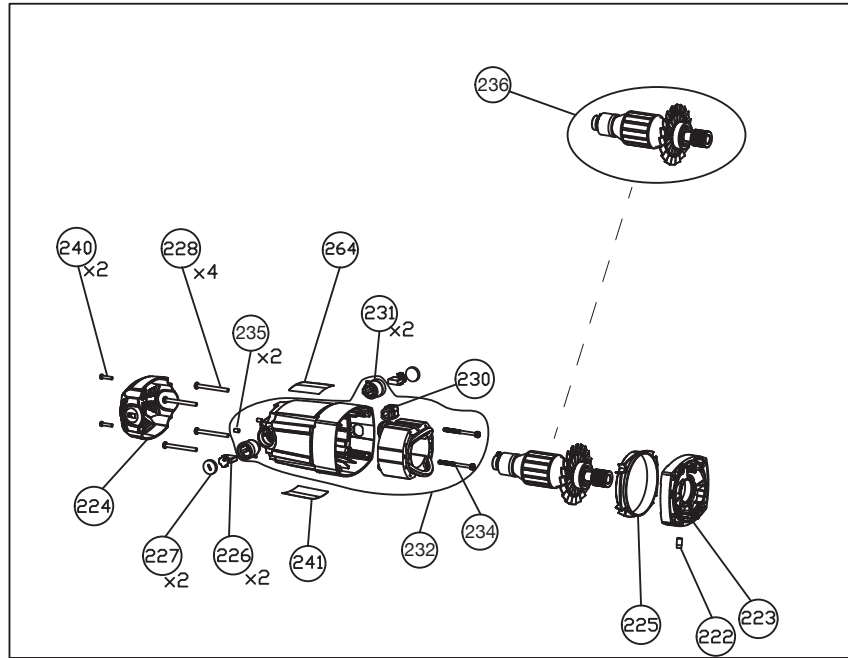

## REPLACEMENT PARTS

ITEM #	DELTA PART #	DESCRIPTION	QTY	ITEM #	DELTA PART #	DESCRIPTION	QTY
1	DPEC005365	Base	1	67	DPEC004940	Torx Shoulder Screw	1
2	DPEC005057	Miter Scale	1	70	***	Hex Nut M6	2
3	***	Screw T30 M6 X 20	2	71	DPEC005227	Bevel Adjustment Rod (short)	1
4	DPEC004692	No Hands Warning Icon Label	2	75	DPEC004946	Bevel Fixed Plate	1
5	DPEC005058	Wear Ring	1	76	***	Torx Self-Tap Screw M6 X 12	1
6	***	Flat Washer 8.2 X 20 X 1.5t	2	77	***	Set Screw M8 X 15	1
7	DPEC004902	Thrust Bearing	1	78	DPEC004947	Pivot Shaft	1
8	***	Lock Nut M8	1	80	DPEC005258	Pivot Support	1
9	***	Hex Socket Cap Screw M8 X 27.5	1	81	DPEC004950	Pivot Support Plate	1
10	DPEC004903	O-Ring	1	82	DPEC004951	Bevel Cam Holder	1
11	***	Blade Wrench	1	83	DPEC004952	Bevel Cam	1
12	DPEC004904	Wrench Mount Plate	1	84	DPEC004953	Wear Ring	1
13	***	Torx Self-Tap Screw M4 X 16	2	85	***	Flat Washer 9 X 14 X 0.5t	2
14	DPEC005059	Fence	1	86	DPEC004954	Bevel Cam Spring	1
15	DPEC004906	Stop Block	2	87	***	Torx Screw M4 X 13	1
16	DPEC004907	Flat Head Shoulder Screw M4 X 16	2	88	DPEC004955	Bevel Position Shaft Fixed Plate	1
17	***	Wave Washer 5.4 X 9.0 X 3t	3	89	DPEC004956	Bevel Position Shaft	1
18	DPEC005060	Sliding Fence (left)	1	90	DPEC004957	Position Shaft Spring	1
19	DPEC005061	Sliding Fence (right)	1	91	DPEC004958	Sleeve	1
20	***	Flat Head Torx Screw M8 X 25	4	92	DPEC004959	Pin 4 X 14.5	1
21	DPEC004697	Sliding Fence Warning Label	2	93	***	Torx Self-Tap Screw M4 X 6	2
22	DPEC004910	Sliding Fence Knob	2	94	***	Torx Self-Tap Screw M4 X 13 w/ washer	3
23	DPEC004911	Rear Stop Block	1	95	***	Flat Washer 8 X 12 X 1t	2
24	DPEC004912	Torx Shoulder Screw M4 X 20	1	96	DPEC004960	Bevel Cam Shaft	1
25	DPEC005366	Table	1	97	DPEC004961	Bevel Latch Lever	2
26	DPEC005063	Throat Plate (left)	1	102	DPEC004962	Bevel Pointer (left)	1
27	***	Torx Self-Tap Screw M4 X 10	10	103	DPEC004963	Bevel Pointer (right)	1
28	DPEC004916	Miter Pointer	1	104	DPEC004964	Shoulder Screw M5 X 12	2
29	DPEC004917	Fixed Plate	1	107	DPEC004969	Stopper	2
30	***	Torx Self-Tap Screw M6 X 16	6	108	DPEC004232	Wire Clamp	1
31	DPEC005065	Button Pressing Plate	1	109	DPEC004965	Wire Clamp Holder	1
32	DPEC004919	Pressing Plate (small)	2	110	***	Torx Self-Tap Screw M4 X 20	2
33	DPEC004920	Up/Down Knob	1	111	DPEC005070	Ball Bearing	4
34	DPEC004921	Pin 4 X 20	1	112	DPEC005261	Spacer	4
35	DPEC005066	Connection Plate	2	113	DPEC004968	Glide Torsion Spring	2
36	DPEC004923	Knob Pin 4 X 40	1	114	DPEC004970	Front Axial Glide (right)	1
37	DPEC004924	Fixed Holder	1	115	DPEC004971	Front Axial Glide (left)	1
38	DPEC004925	Compression Spring	1	116	DPEC004972	Rear Axial Glide (right)	1
39	DPEC004926	Shoulder Screw	1	117	DPEC004973	Rear Axial Glide (left)	1
42	DPEC004928	Cam (moveable)	1	118	DPEC005259	Fixed Sleeve	4
43	DPEC004929	Spring Pin 4 X 14	1	119	DPEC005260	Fixed Shaft	4
44	***	Flat Washer 12 X 25 X 2t	1	120	DPEC004985	Glide Stopper	2
45	DPEC005068	Cam (fixed)	1	121	***	Torx Screw M4 X 12	4
46	***	Hex Socket Cap Screw M4 X 25	1	122	***	Flat Head Torx Screw M8 X 17.5	4
47	***	Flat Washer 8 X 14 X 0.25t	2	123	DPEC005070	Ball Bearing	8
48	DPEC004931	Miter Torsion Spring	1	124	DPEC005262	Fixed Shaft	2
49	DPEC004932	Copper Sleeve	1	125	DPEC005263	Spacer (short)	2
50	DPEC004933	Miter Fixed Handle	1	126	DPEC004978	Hex Cap Screw M8 X 20 (top M5 X 10)	2
53	DPEC004934	Pressing Plate (large)	1	127	***	Set Screw M8 X 10	2
54	***	Torx Self-Tap Screw M4 X 8	8	128	DPEC004989	Tight Adjust ment Plate	2
55	DPEC004935	Miter Shaft	1	129	***	Flat Washer 5 X 16	2
56	DPEC004936	Compression Spring	1	130	DPEC004623	Clamp	4
57	DPEC004654	E-Ring E-7	2	131	***	Torx Screw M5 X 12	1
58	DPEC004937	Bevel Lock Handle	1	132	DPEC005367	Trunnion	1
60	DPEC005220	Bevel Lock Shaft	1	133	DPEC004980	Glide Rotating Shaft	1
61	DPEC005255	Bevel Adjustment Rod	1	134	DPEC004991	Torsion Plate	2
63	DPEC003526	Compression Spring	1	135	DPEC004983	Arm Stop Pin	1
64	***	Flat Washer 7 X 10 X 1t	1	136	DPEC004984	O-ring P6	1
65	DPEC004943	Pressing Plate	2	137	DPEC004261	Link Arm Sleeve	2
66	DPEC005257	Pressing Plate (small)	1	139	***	Torx Screw M5 X 25	2