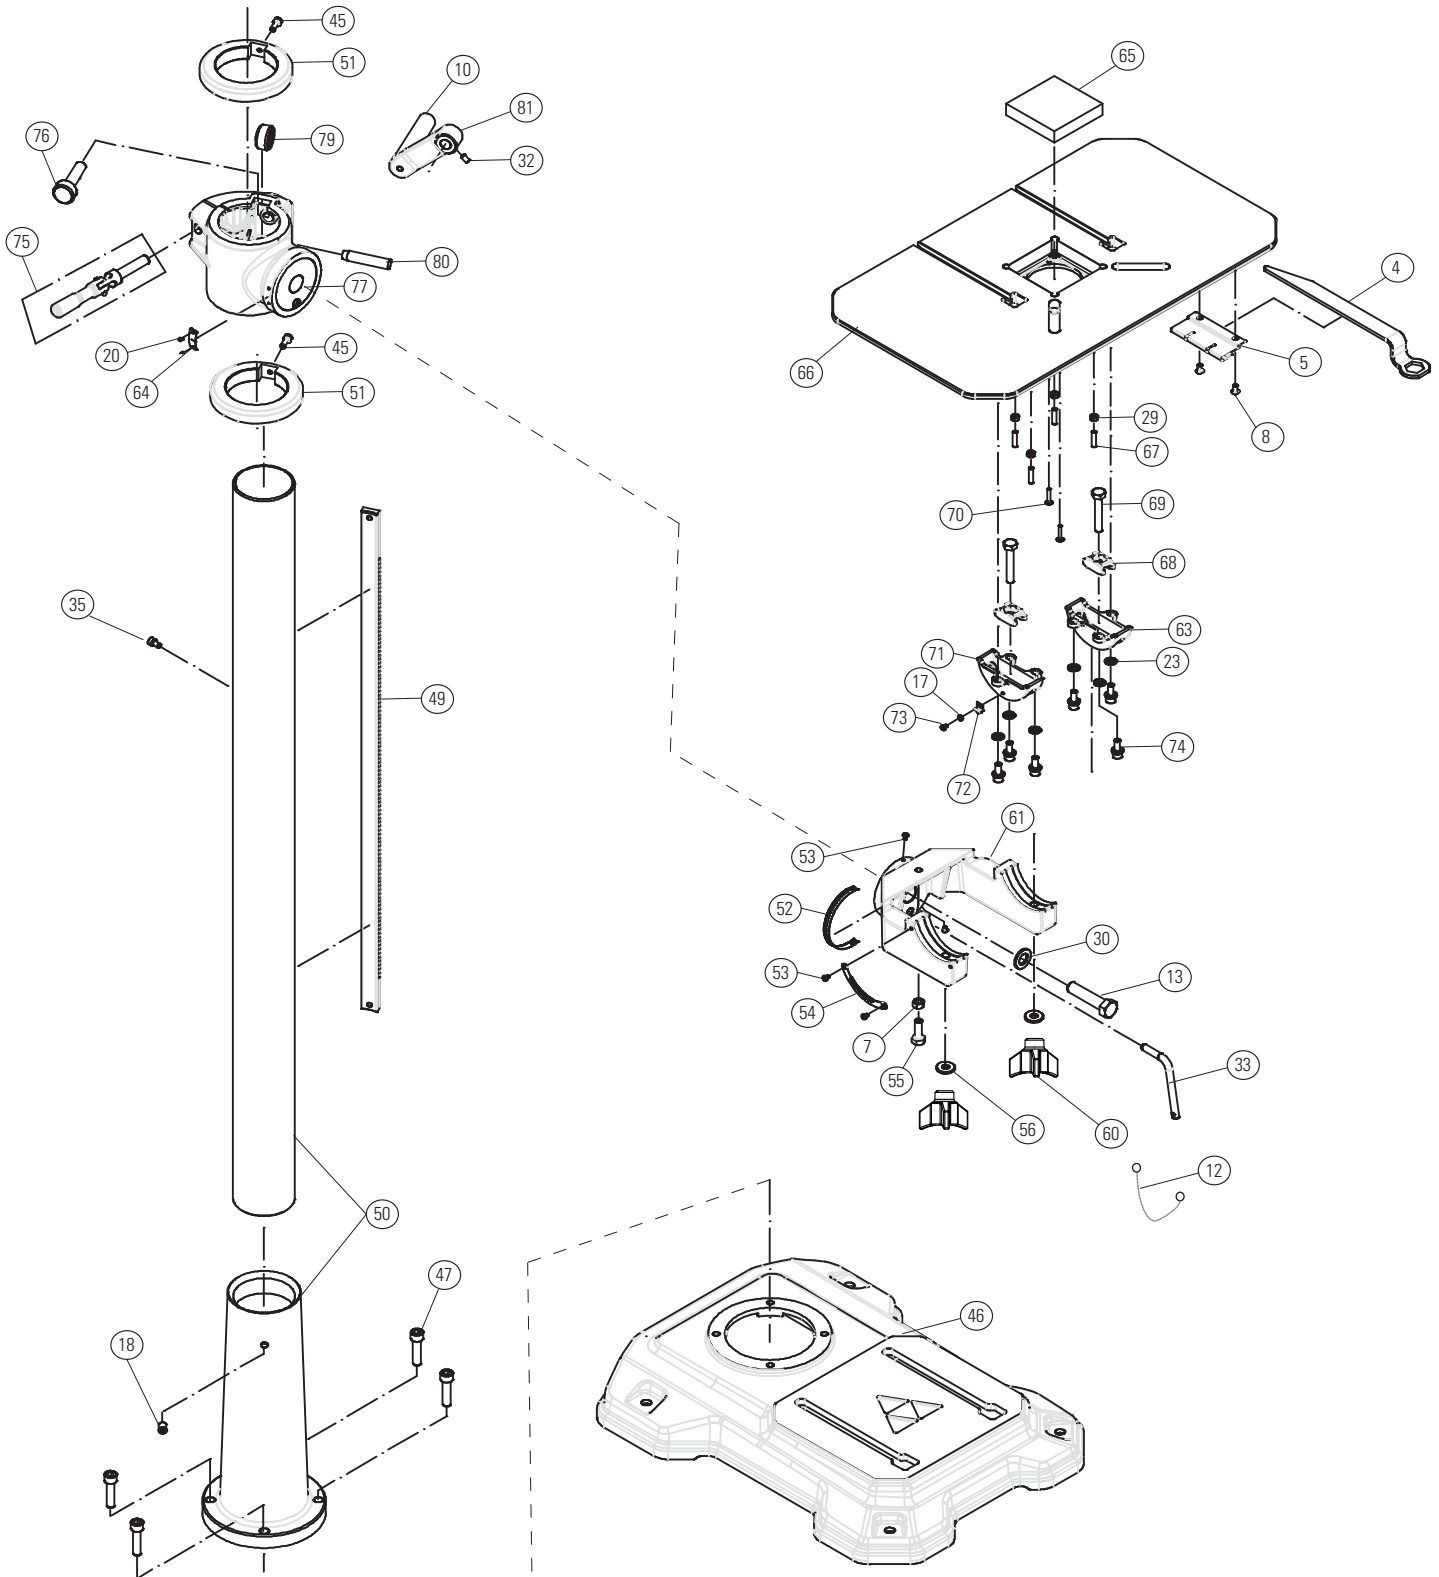

POWER EQUIPMENT CORPORATION

18-900L

18" DRILL PRESS

REPLACEMENT PARTS