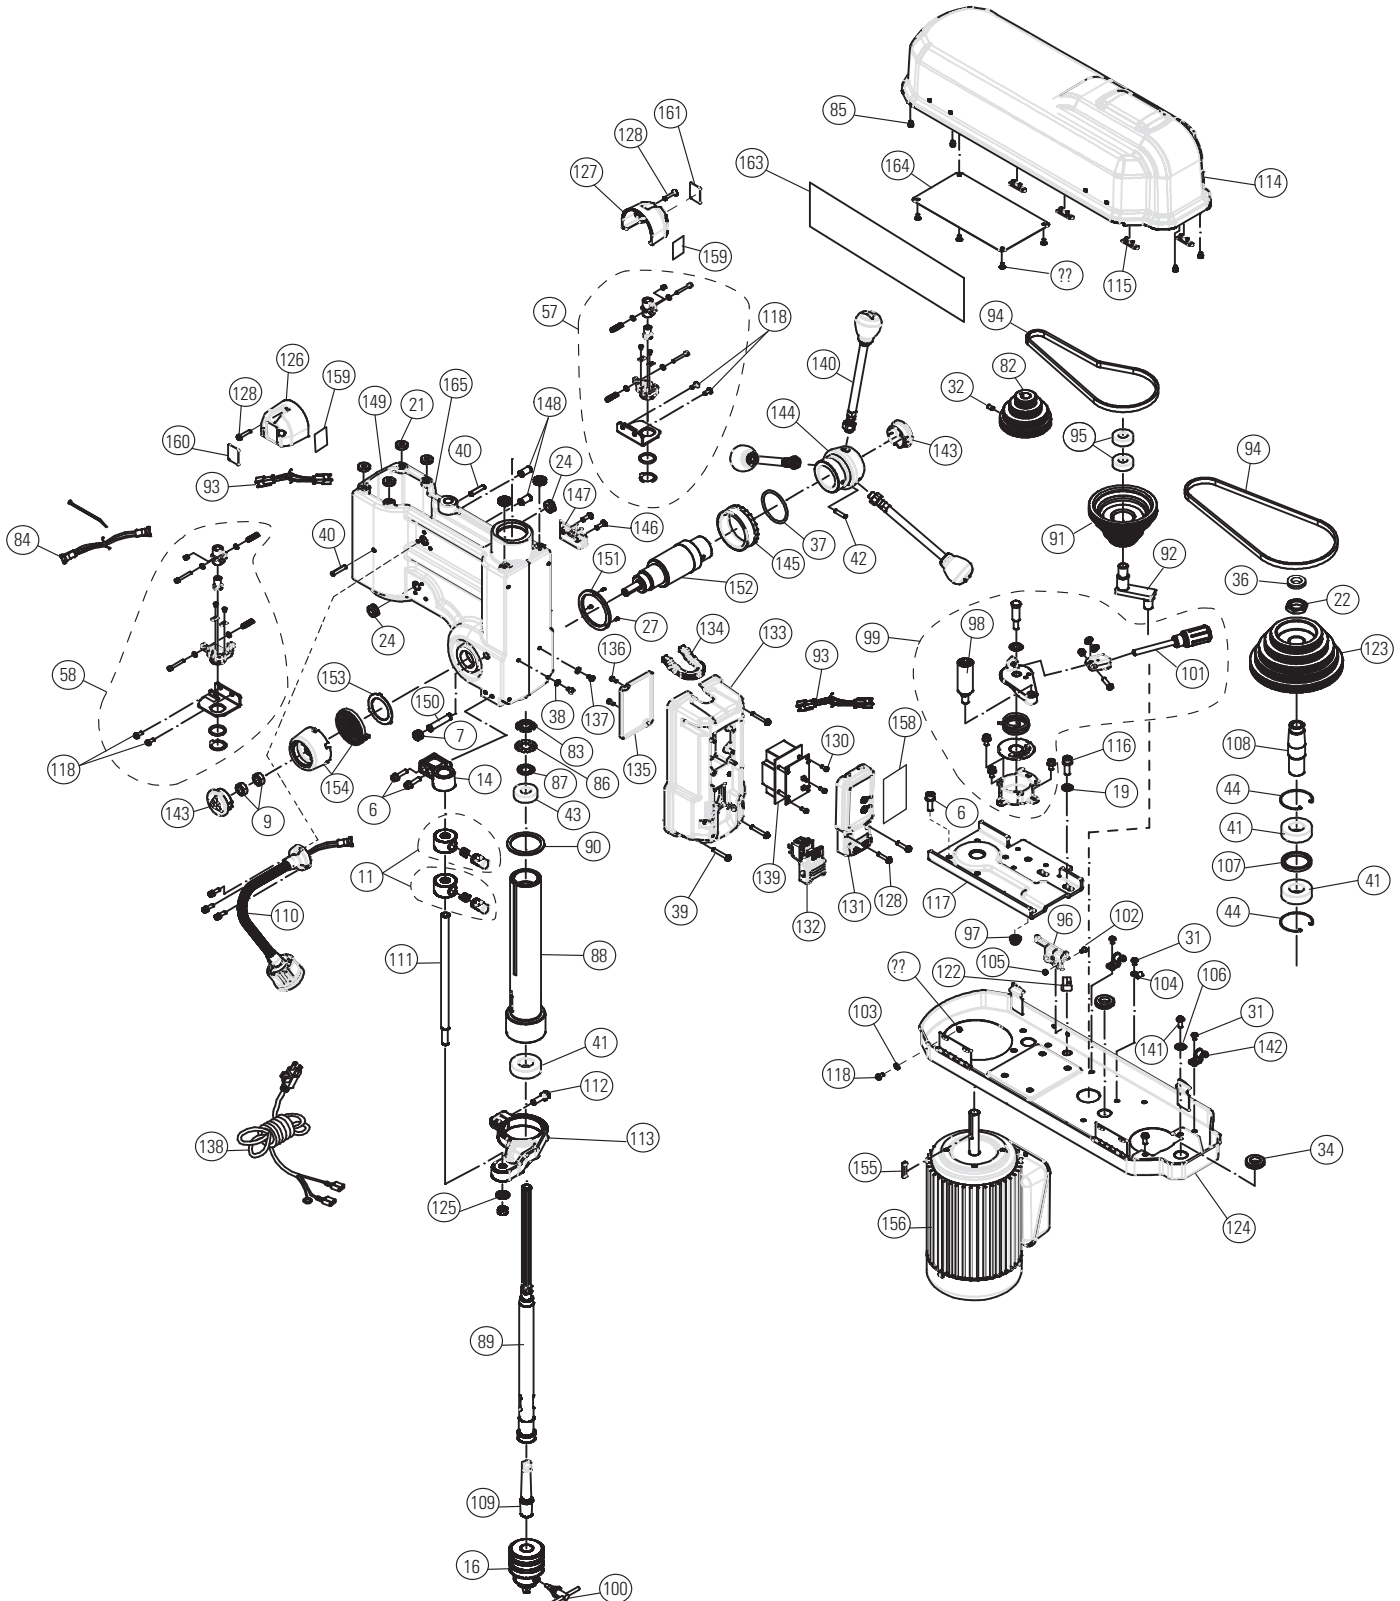

18-900L

18" DRILL PRESS